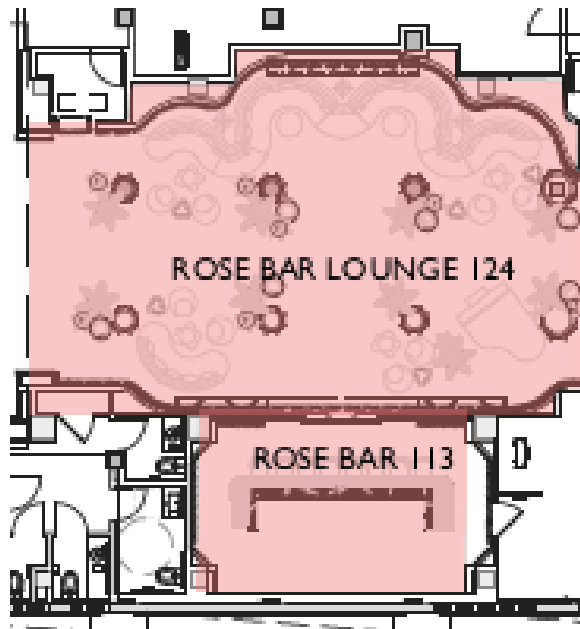

Rose Bar & Lounge

ROSE BAR LOUNGE

ROSE BAR

Gigi's Interior & Exterior

GIGI'S RESTAURANT INTERIOR

GIGI'S EXTERIOR SEATING BAR

Pool Deck

Mimi's Interior & 4th Floor Pool Deck

MIMI'S RESTAURANT INTERIOR

4TH FLOOR POOL DECK

Site Plan

Rose Bar & Lounge

Rose Bar & Lounge

SEAT COUNT			
ROOM	AREA	OCCUPANT LOAD	TOTAL SEATS
ROSE BAR 113	327 SF	16 OCC	8
ROSE BAR LOUNGE	1,146 SF	77 OCC	24

Gigi Rigolatto (“Gigi”)

Gigi Rigolatto (“Gigi”)

SEAT COUNT			
ROOM	AREA	OCCUPANT LOAD	TOTAL SEATS
GIGI RESTAURANT 107	1,468 SF	98 OCC	52
GIGI RESTAURANT COVERED TERRACE 109	1,238 SF	83 OCC	57
FLORIDA ROOM	823 SF	55 OCC	
GIGI BAR 110	442 SF	30 OCC	14
GIGI OUTDOOR TIERED TERRACE	1,653 SF	112 OCC	112

SEAT COUNT			
ROOM	AREA	OCCUPANT LOAD	TOTAL SEATS
GIGI BELLINI BAR BG14	1,344 SF	108 OCC	55
PRIVATE DINING MI 6 (MEZZANINE)	556 SF	37 OCC	16

SEAT COUNT			
ROOM	AREA	OCCUPANT LOAD	TOTAL SEATS
AMENITY AREA			19
POOL DECK GROUND FLOOR			108
CABANAS GROUND FLOOR			60
TOTAL:			
POOL DECK GROUND FLOOR/ AMENITY AREA	6,231 SF	258 OCC	187