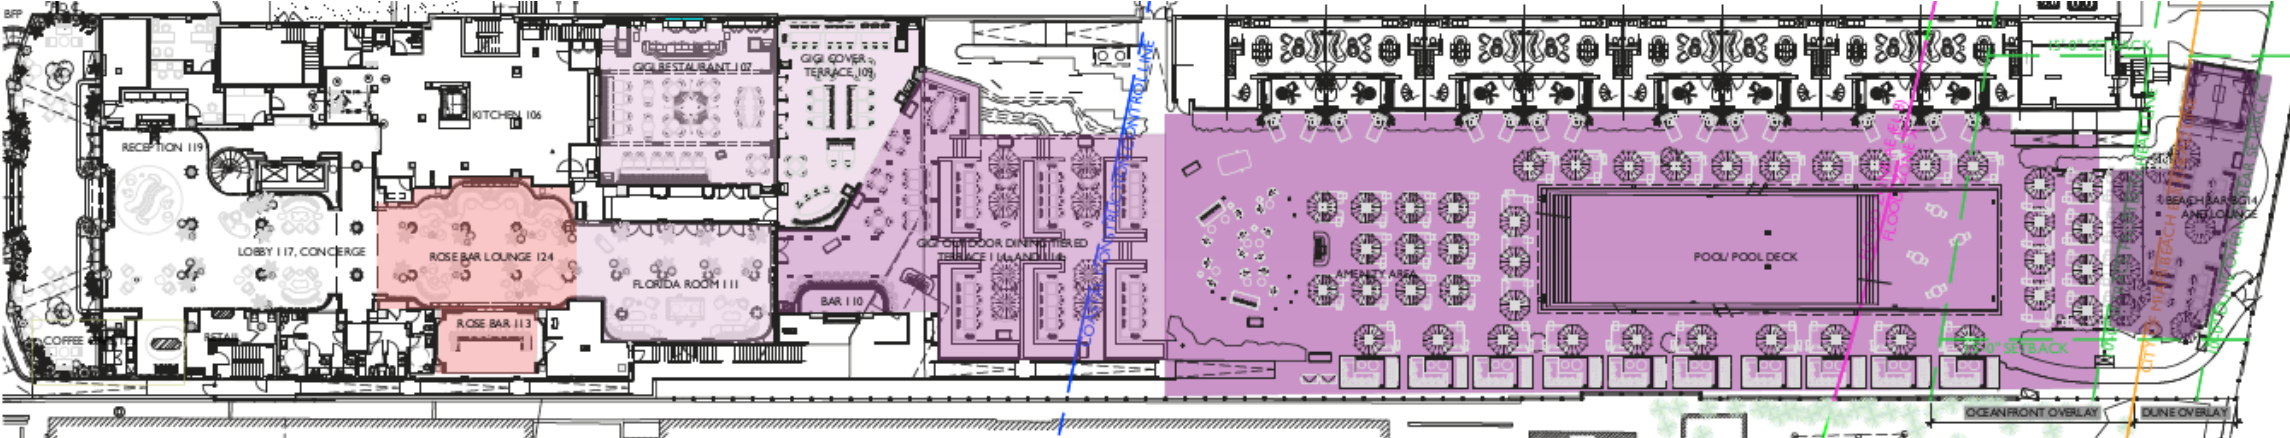

Venues

1 LEVEL 1
3/8" = 1'-0"