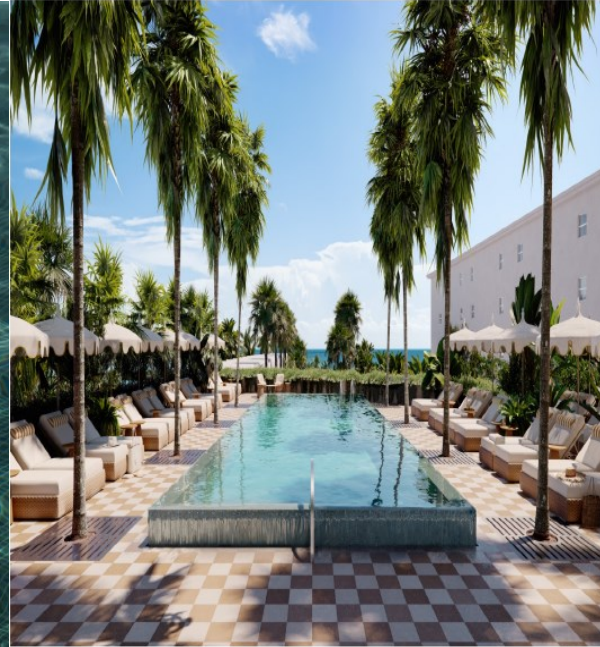

Raffles Boston

830 Brickell

Seia (830 Brickell)

Aman Hotel and Residences in Beverly Hills

1950s

Striped awning at east elevation, c. 1950s

Painted boxed windows at original Delano facade

Main Entrance & Lobby

MAIN ENTRANCE

LOBBY

Guest Rooms

Pool & Beach

(ground floor pool)

(fourth floor pool)

Wellness

The Source by Delano is a full-service wellness and spa destination designed to support restoration, vitality and holistic wellbeing