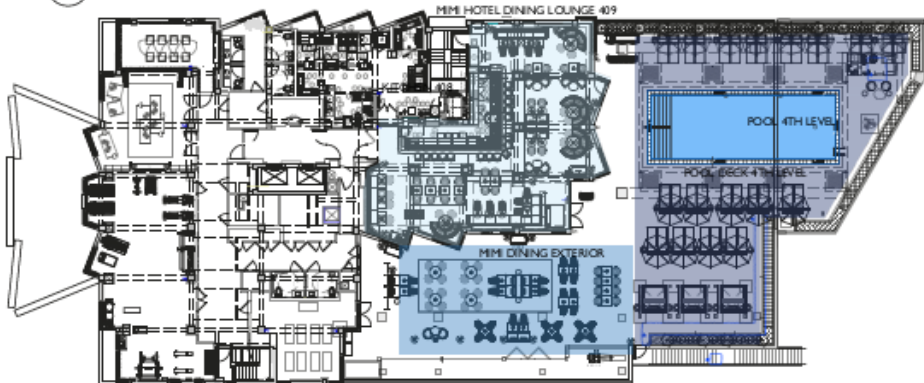

3 LEVEL 4
3/64" = 1'-0"