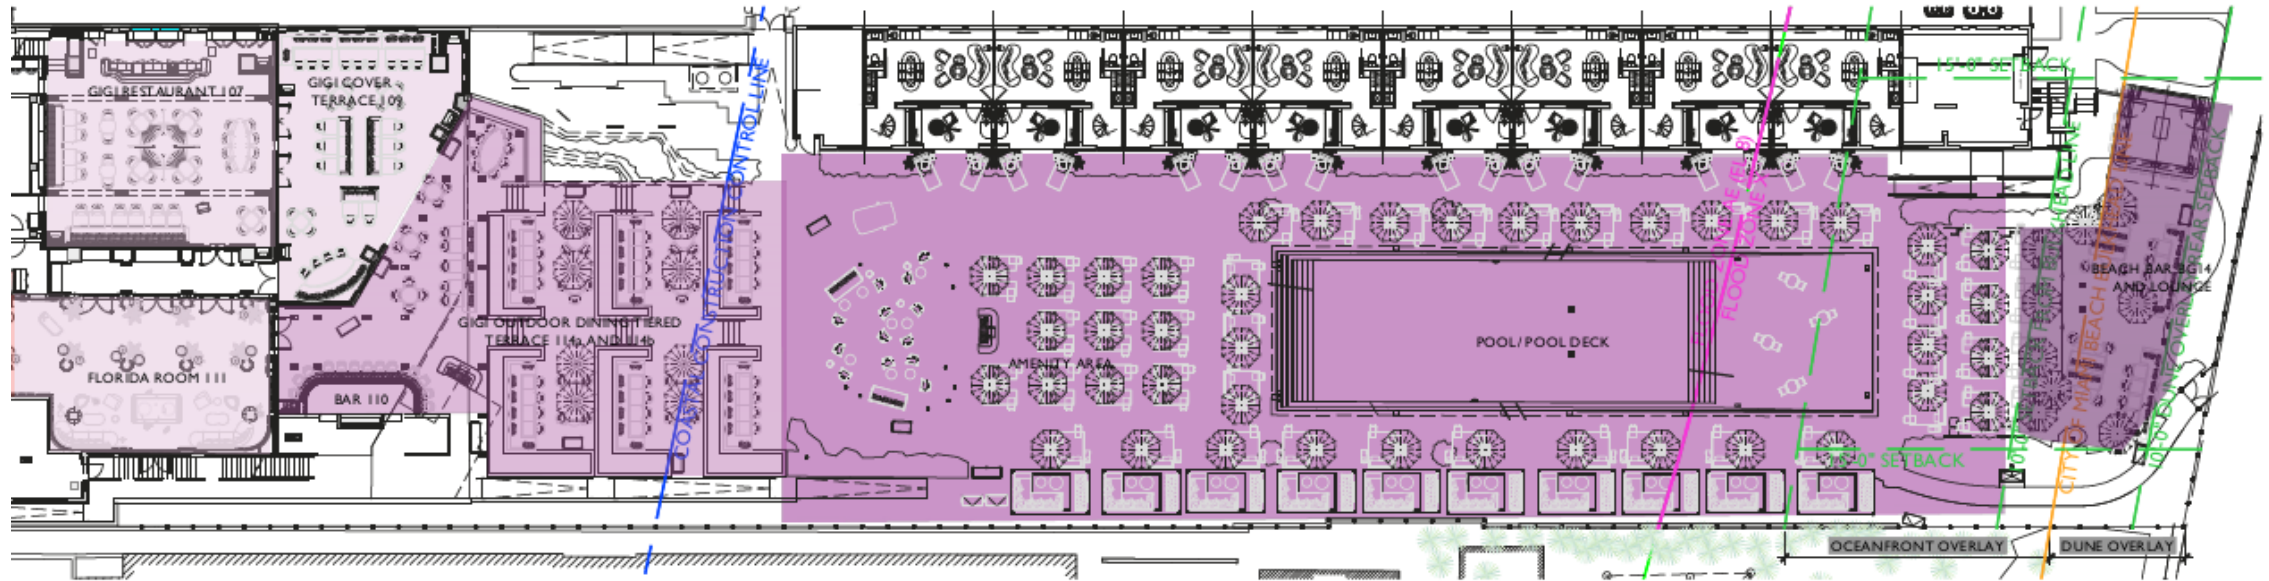

Rose Bar & Lounge

ROSE BAR LOUNGE

ROSE BAR

Gigi's Interior & Exterior

GIGI'S RESTAURANT INTERIOR

GIGI'S EXTERIOR SEATING BAR

Pool Deck

Mimi's Interior & 4th Floor Pool Deck

MIMI'S RESTAURANT INTERIOR

4TH FLOOR POOL DECK

Site Plan

Rose Bar & Lounge

Rose Bar & Lounge

SEAT COUNT			
ROOM	AREA	OCCUPANT LOAD	TOTAL SEATS
ROSE BAR 113	327 SF	16 OCC	8
ROSE BAR LOUNGE	1,146 SF	77 OCC	24

Gigi Rigolatto (“Gigi”)

Gigi Rigolatto (“Gigi”)

SEAT COUNT			
ROOM	AREA	OCCUPANT LOAD	TOTAL SEATS
GIGI RESTAURANT 107	1,468 SF	98 OCC	52
GIGI RESTAURANT COVERED TERRACE 109	1,238 SF	83 OCC	57
FLORIDA ROOM	823 SF	55 OCC	
GIGI BAR 110	442 SF	30 OCC	14
GIGI OUTDOOR TIERED TERRACE	1,653 SF	112 OCC	112

SEAT COUNT			
ROOM	AREA	OCCUPANT LOAD	TOTAL SEATS
GIGI BELLINI BAR BG14	1,344 SF	108 OCC	55
PRIVATE DINING MI 6 (MEZZANINE)	556 SF	37 OCC	16

SEAT COUNT			
ROOM	AREA	OCCUPANT LOAD	TOTAL SEATS
AMENITY AREA			19
POOL DECK GROUND FLOOR			108
CABANAS GROUND FLOOR			60
TOTAL:			
POOL DECK GROUND FLOOR/ AMENITY AREA	6,231 SF	258 OCC	187