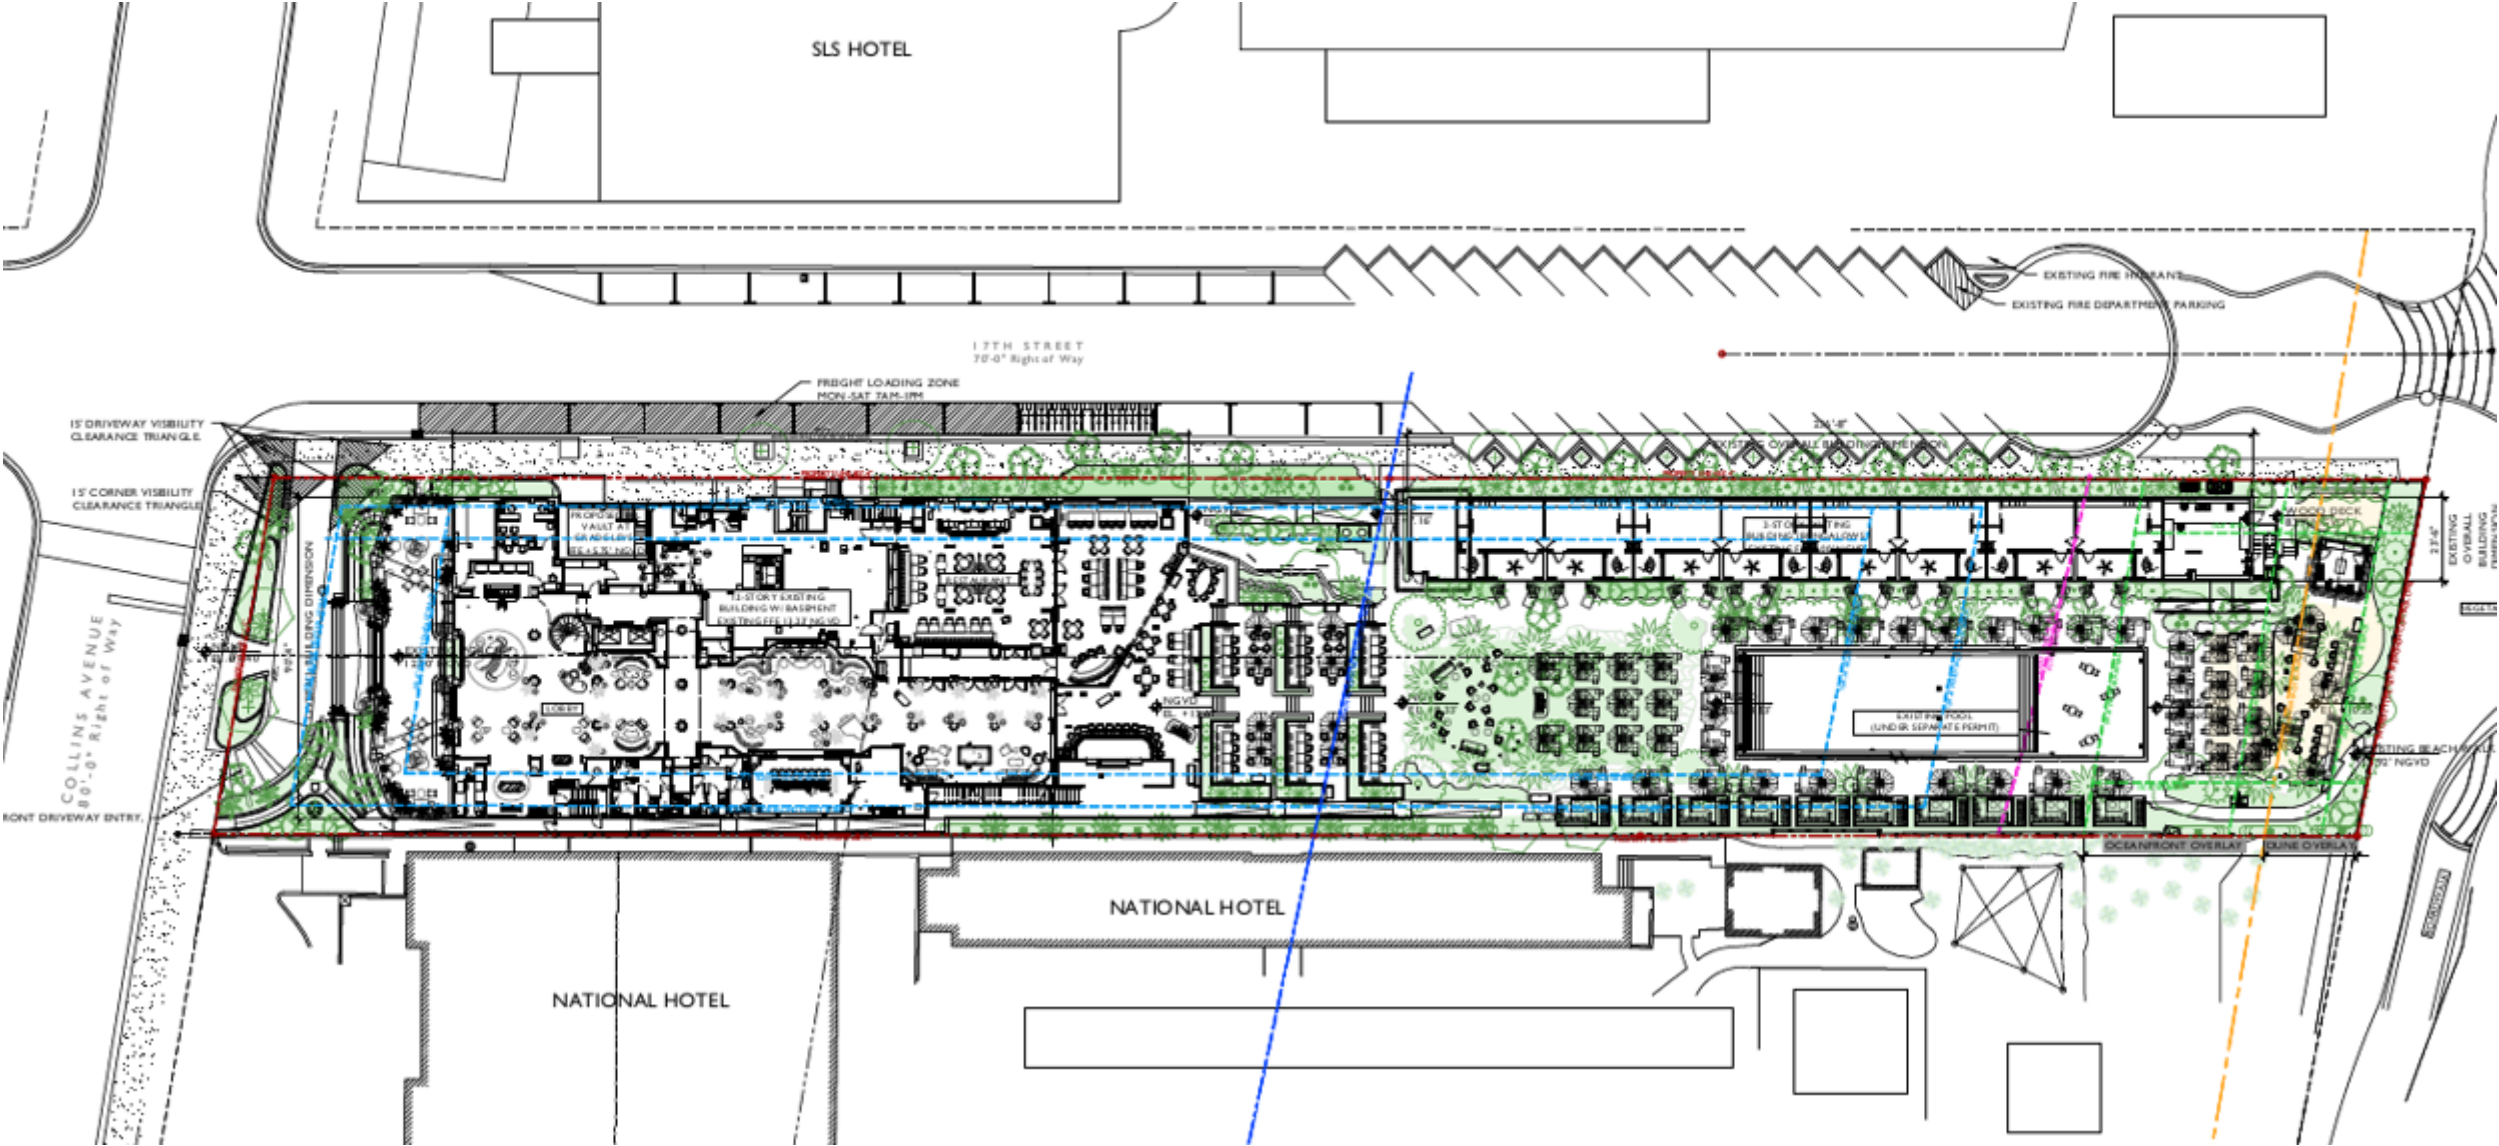

MAIN ENTRANCE

LOBBY

Guest Rooms

Pool & Beach

(ground floor pool)

(fourth floor pool)

Wellness

The Source by Delano is a full-service wellness and spa destination designed to support restoration, vitality and holistic wellbeing

Rose Bar & Lounge

ROSE BAR LOUNGE

ROSE BAR

Gigi's Interior & Exterior

GIGI'S RESTAURANT INTERIOR

GIGI'S EXTERIOR SEATING BAR

Pool Deck

Mimi's Interior & 4th Floor Pool Deck

MIMI'S RESTAURANT INTERIOR

4TH FLOOR POOL DECK

Site Plan

Rose Bar & Lounge

Rose Bar & Lounge

SEAT COUNT			
ROOM	AREA	OCCUPANT LOAD	TOTAL SEATS
ROSE BAR 113	327 SF	16 OCC	8
ROSE BAR LOUNGE	1,146 SF	77 OCC	24