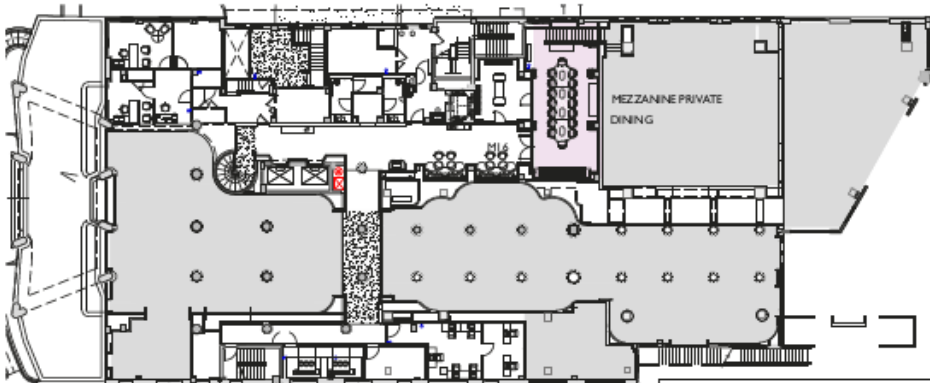

2 MEZZANINE
3/64" = 1'-0"