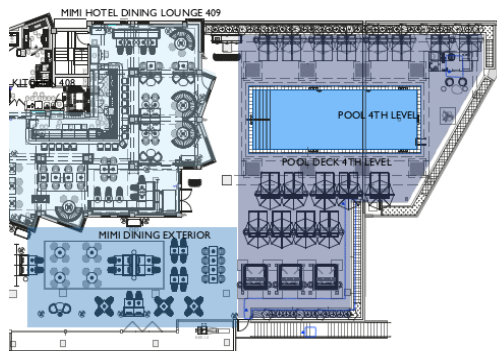

MIMI'S RESTAURANT INTERIOR

4TH FLOOR POOL DECK

Site Plan

Rose Bar & Lounge

Rose Bar & Lounge

SEAT COUNT			
ROOM	AREA	OCCUPANT LOAD	TOTAL SEATS
ROSE BAR 113	327 SF	16 OCC	8
ROSE BAR LOUNGE	1,146 SF	77 OCC	24

Gigi Rigolatto (“Gigi”)

Gigi Rigolatto (“Gigi”)

SEAT COUNT			
ROOM	AREA	OCCUPANT LOAD	TOTAL SEATS
GIGI RESTAURANT 107	1,468 SF	98 OCC	52
GIGI RESTAURANT COVERED TERRACE 109	1,238 SF	83 OCC	57
FLORIDA ROOM	823 SF	55 OCC	
GIGI BAR 110	442 SF	30 OCC	14
GIGI OUTDOOR TIERED TERRACE	1,653 SF	112 OCC	112

SEAT COUNT			
ROOM	AREA	OCCUPANT LOAD	TOTAL SEATS
GIGI BELLINI BAR BG14	1,344 SF	108 OCC	55
PRIVATE DINING MI 6 (MEZZANINE)	556 SF	37 OCC	16

SEAT COUNT			
ROOM	AREA	OCCUPANT LOAD	TOTAL SEATS
AMENITY AREA			19
POOL DECK GROUND FLOOR			108
CABANAS GROUND FLOOR			60
TOTAL:			
POOL DECK GROUND FLOOR/ AMENITY AREA	6,231 SF	258 OCC	187

Mimi Kakushi

SEAT COUNT			
ROOM	AREA	OCCUPANT LOAD	TOTAL SEATS
POOL DECK 4TH FLOOR	2,180 SF	71 OCC	42

SEAT COUNT			
ROOM	AREA	OCCUPANT LOAD	TOTAL SEATS
MIMI HOTEL DINING LOUNGE 409 (INTERIOR)	1,595 SF	106 OCC	100
MIMI HOTEL DINING LOUNGE (EXTERIOR)	1,220 SF	81 OCC	62