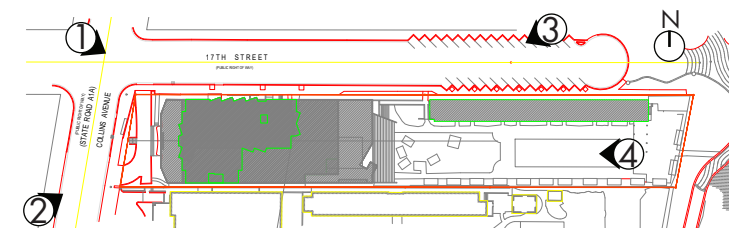

Table with 4 columns: REV, DATE, REV, DATE. Includes a REVISIONS header and a grid for recording changes.

SCALE: DRAWN: CHECK: DATE: 01/14/2026