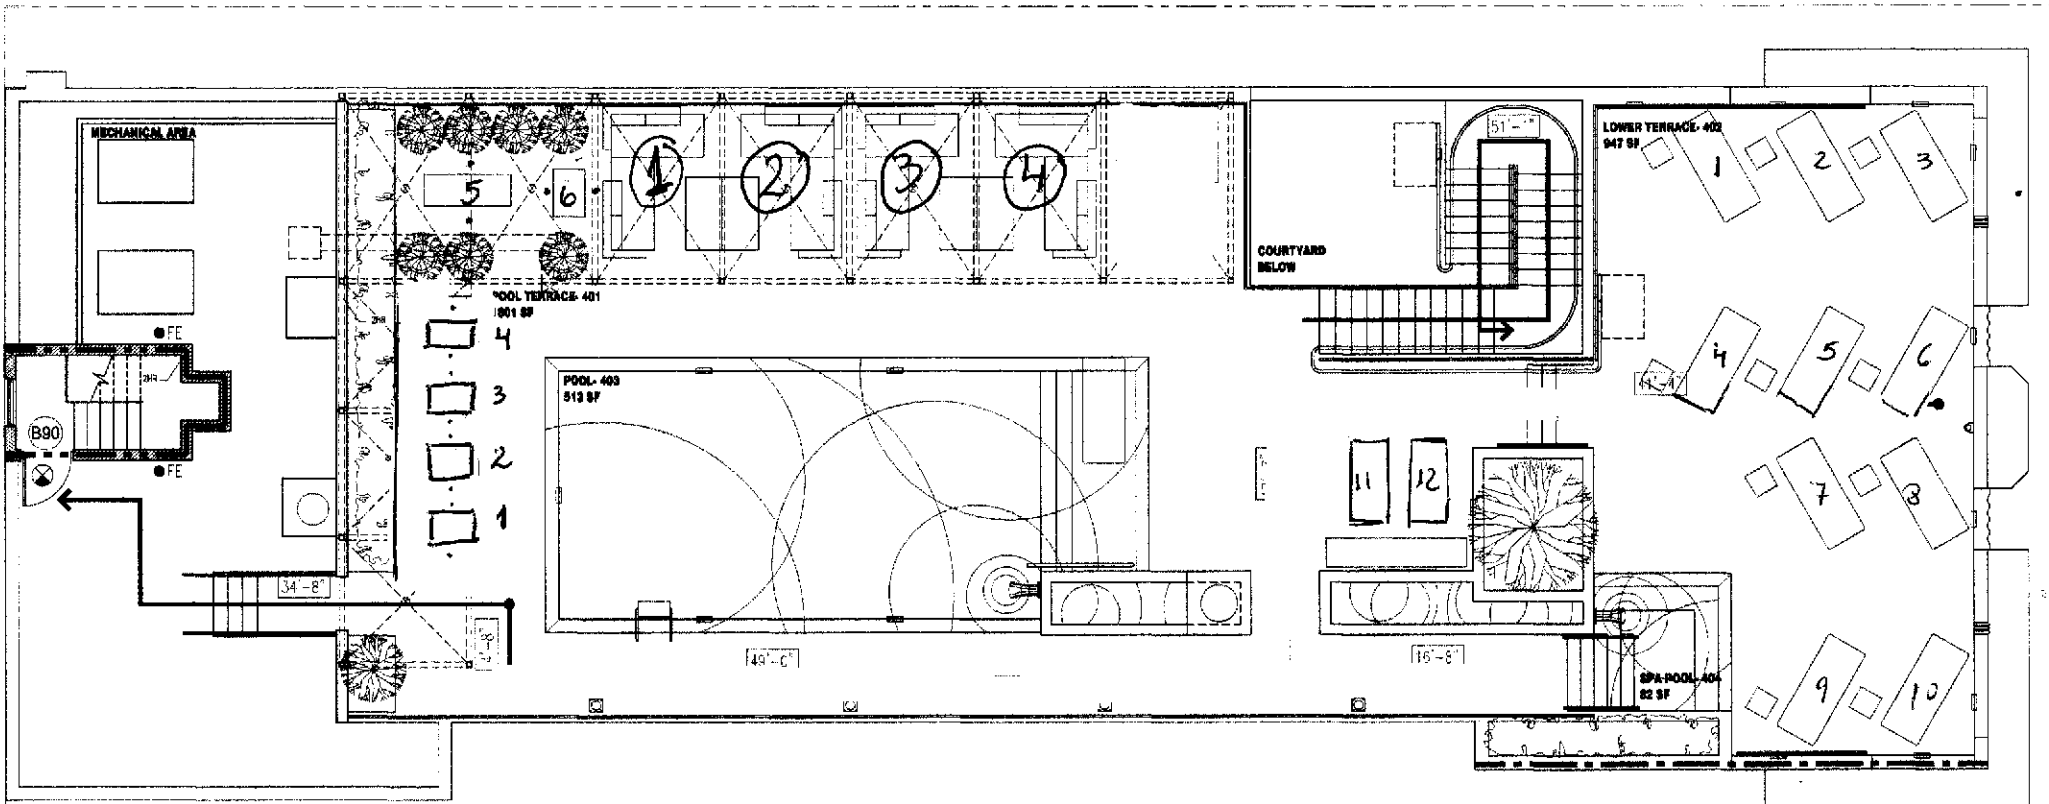

# FURNITURE SCHEDULE

- 12 CHAISE LOUNGES
- 4 LOUNGE AREAS
- 6 TABLES (w/2 CHAIRS EACH)