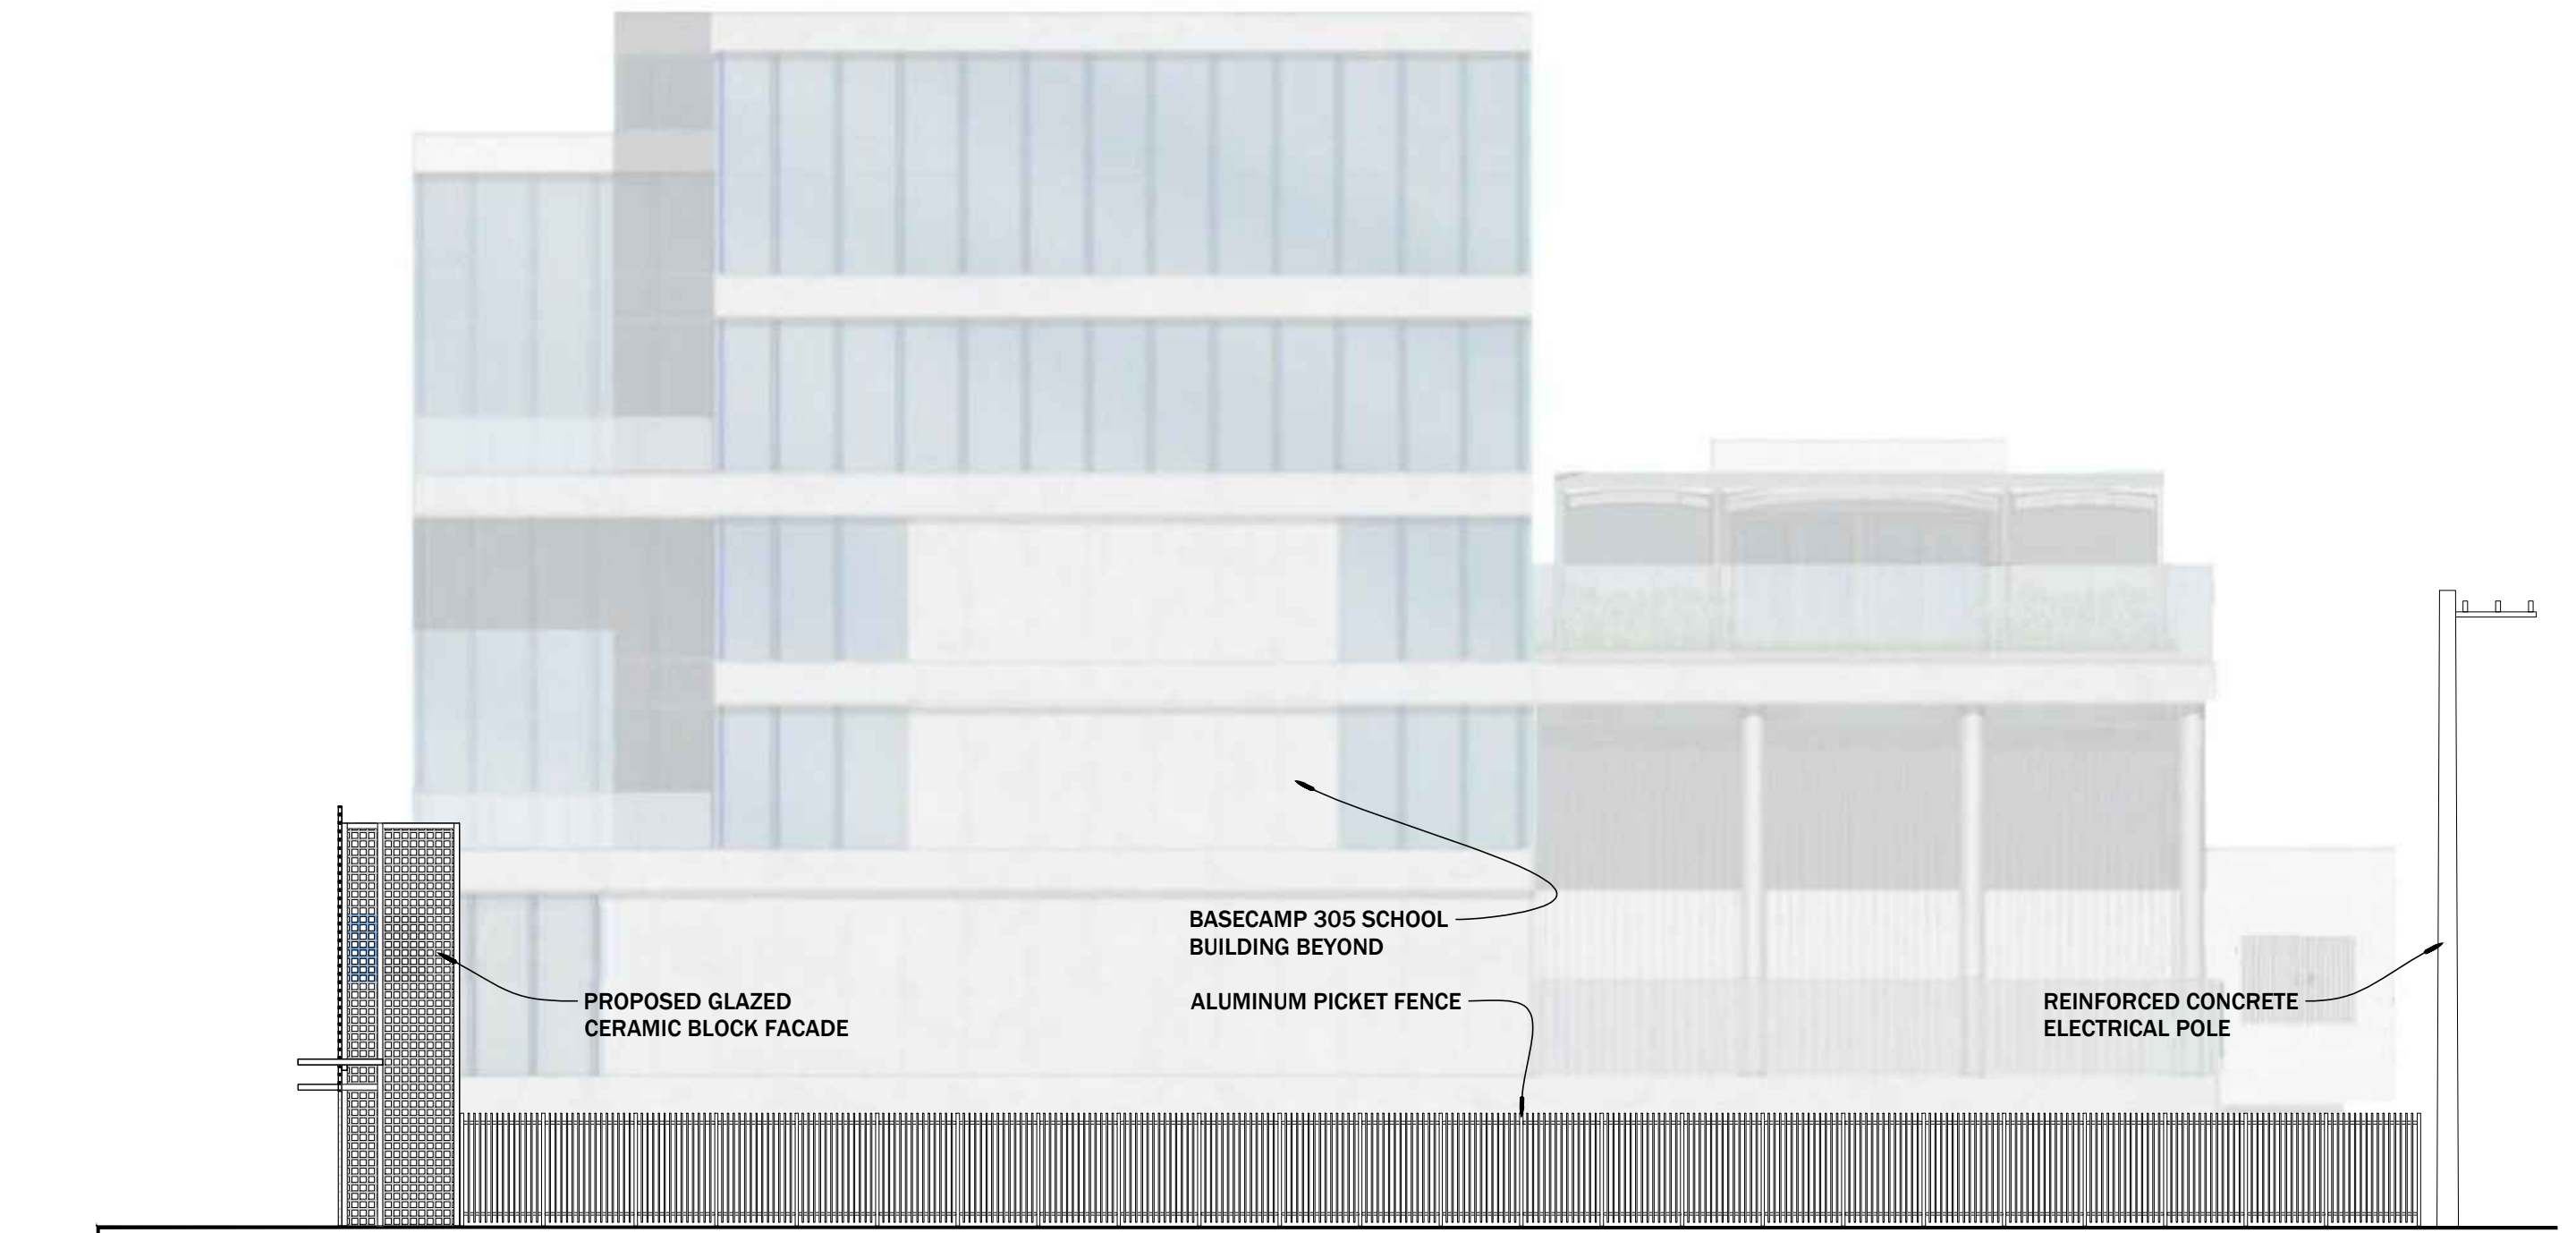

**ELEVATIONS**

SCALE: 3/16" = 1'-0"

**235 Washington Ave**  
Miami Beach, FL 33141

**SITE PLAN**

SCALE: 1/16" = 1'-0"

**235 Washington Ave**  
Miami Beach, FL 33141

**SITE SECTION (North Facing)**

SCALE: 3/32" = 1'-0"

**235 Washington Ave**  
Miami Beach, FL 33141

### Small Ceramic Sunbreaks Type 4

Ceramic sunbreaks available in different colours and sizes, and in the following finishes: vitrified, glazed and terracotta.

Eyebrows: Fiber Reinforced Concrete

MATERIALS & CONCEPT IMAGES