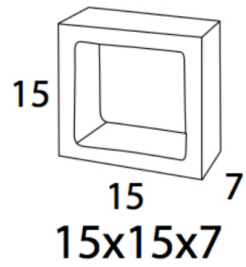

Small Ceramic Sunbreaks Type 4

Ceramic sunbreaks available in different colours and sizes, and in the following finishes: vitrified, glazed and terracotta.

MATERIALS & CONCEPT IMAGES

235 Washington Ave
Miami Beach, FL 33141