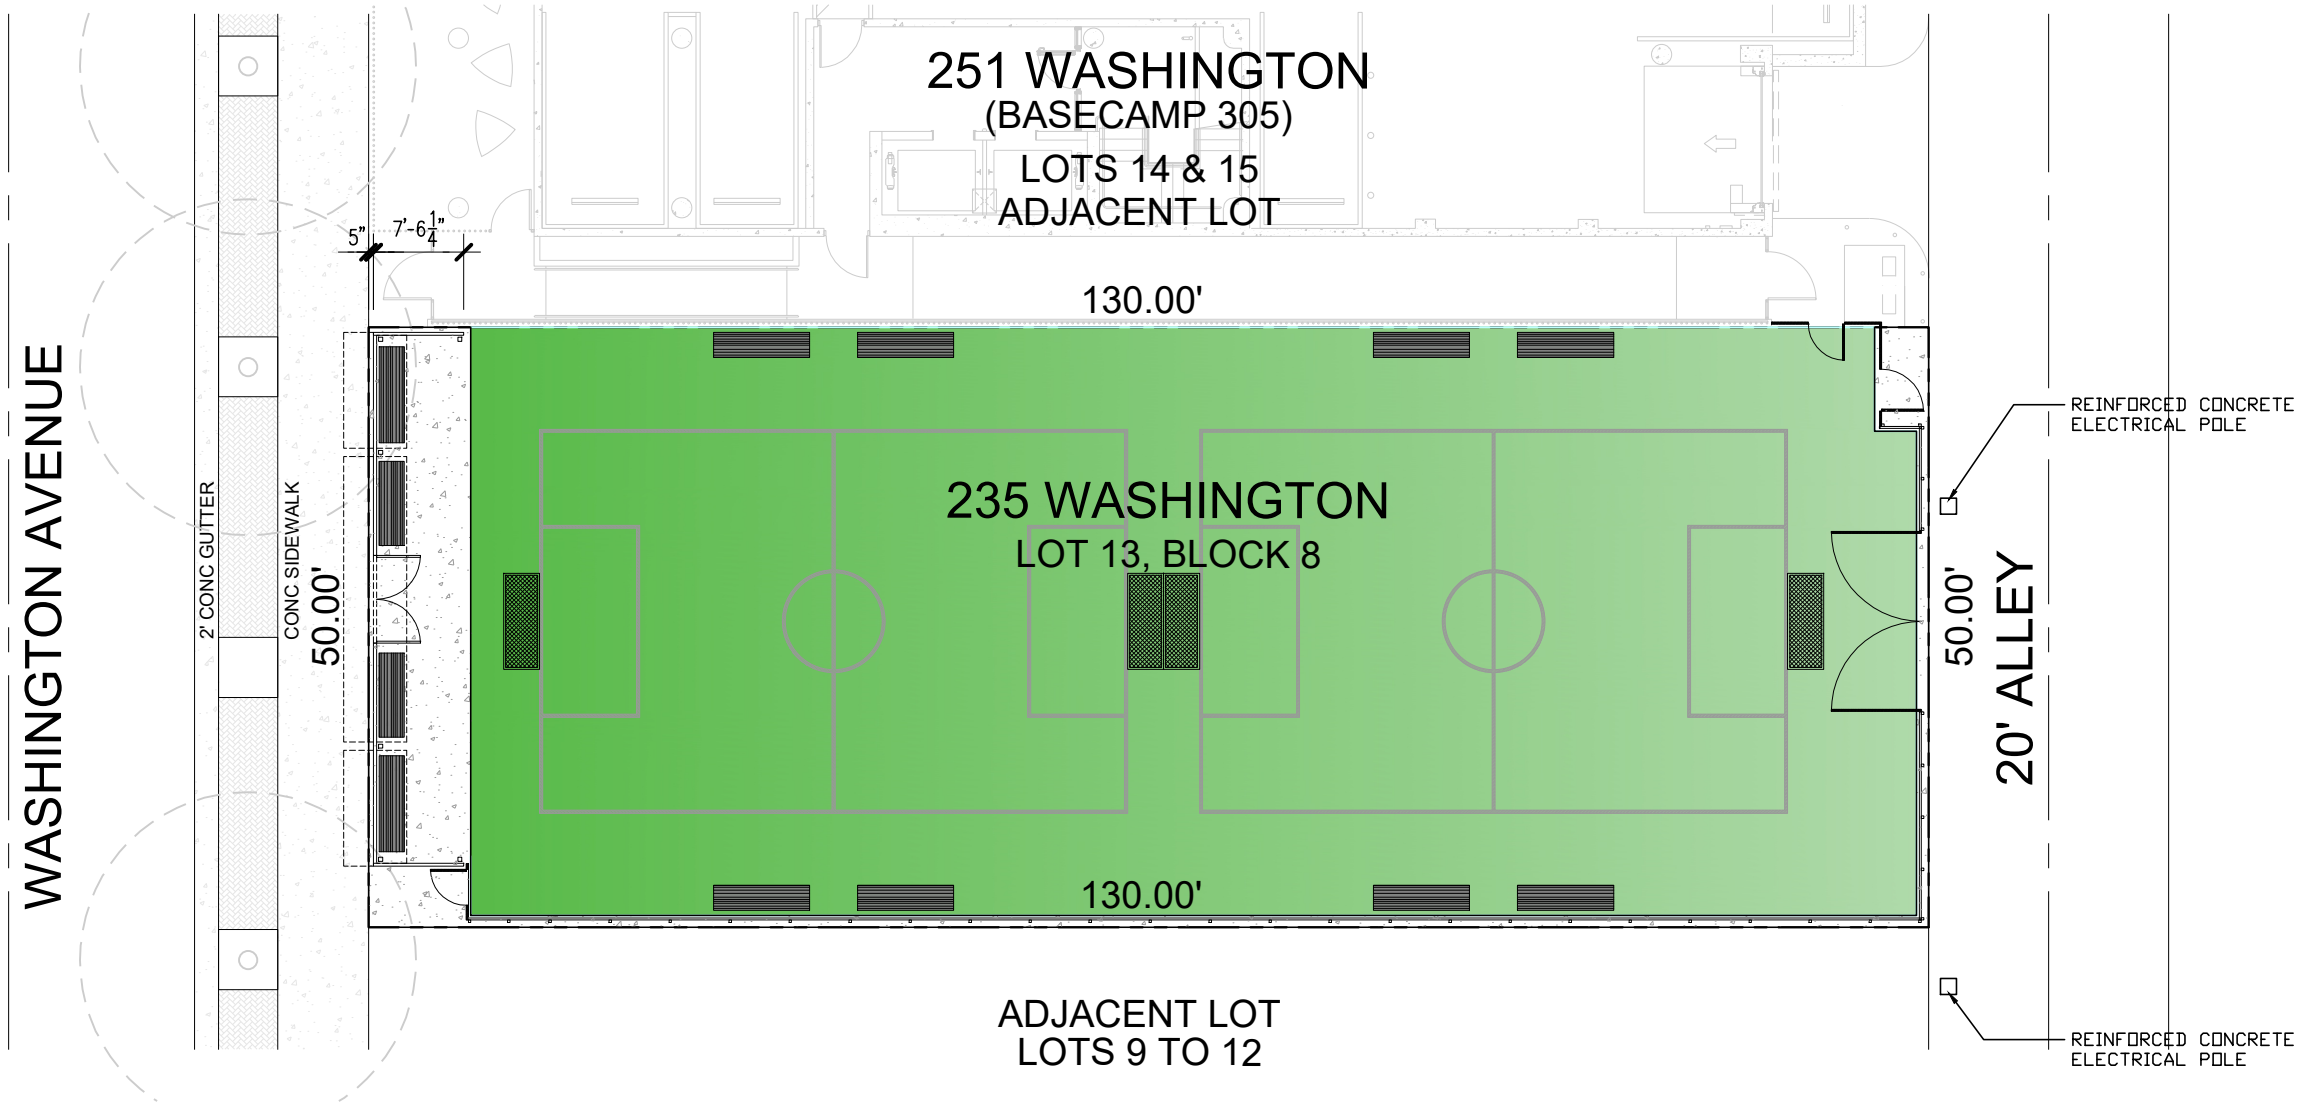

**ELEVATIONS**

SCALE: 3/16" = 1'-0"

**235 Washington Ave**  
Miami Beach, FL 33141

**SITE PLAN**

SCALE: 1/16" = 1'-0"

**235 Washington Ave**  
Miami Beach, FL 33141

**SITE SECTION (North Facing)**

SCALE: 3/32" = 1'-0"

**235 Washington Ave**  
Miami Beach, FL 33141