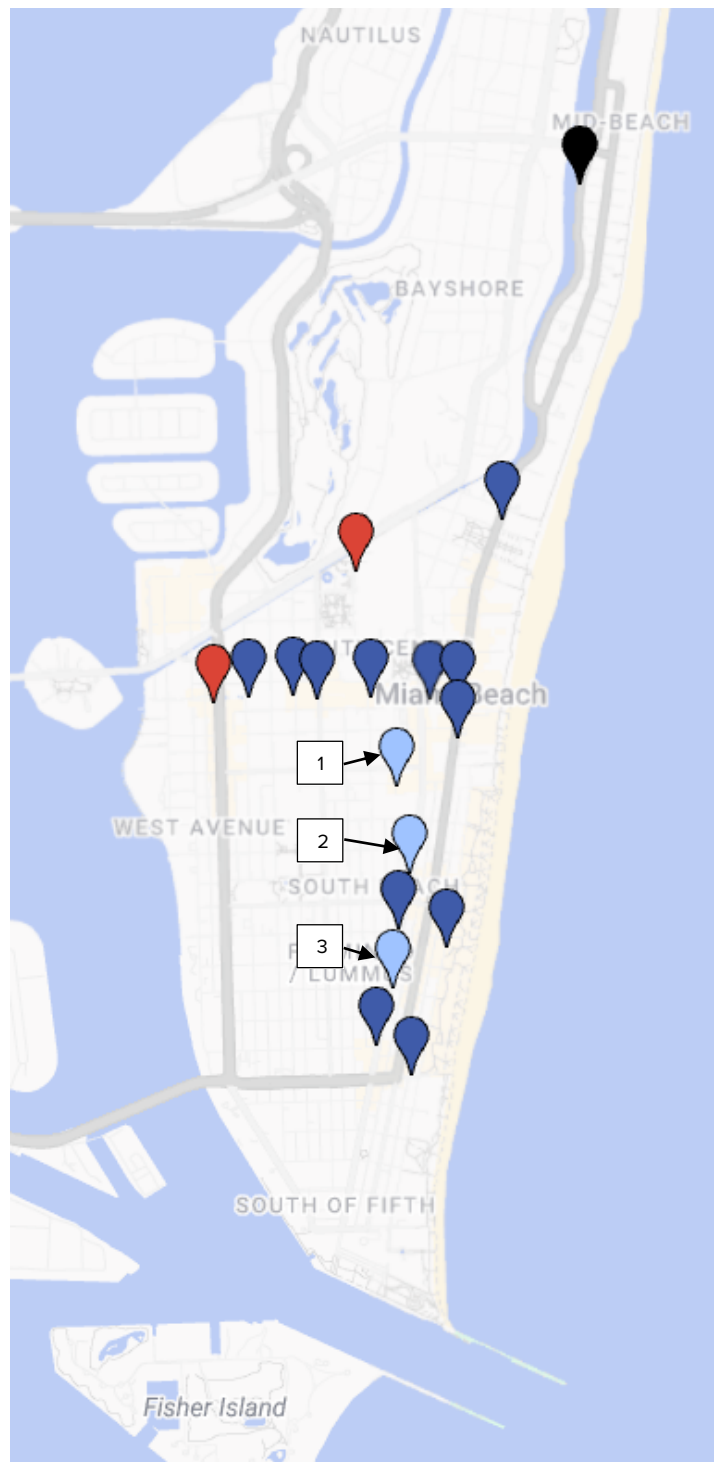

## Map of Proposed Kiosk Locations

### Legend:

- **Red:** Previously approved kiosk locations by DRB
- **Blue:** Previously approved kiosk locations by HPB
- **Black:** Previously approved kiosk location by HPB and being relocated per City of Miami Beach Resolution No. 2025-34035
- **Light Blue:** Proposed kiosk locations and applying for HPB approval

**List of Sites – HPB26-0685**

No.	Location	Intersection Placement	Application	Historic District
1	Espanola Way & Drexel Ave	North side of Espanola Way	HPB	Espanola Way Historic District
2	Washington Ave & 12 <sup>th</sup> St	West side of Washington Ave	HPB	Flamingo Park Historic District
3	Washington Ave & 8 <sup>th</sup> St	East side of Washington Ave	HPB	Flamingo Park Historic District