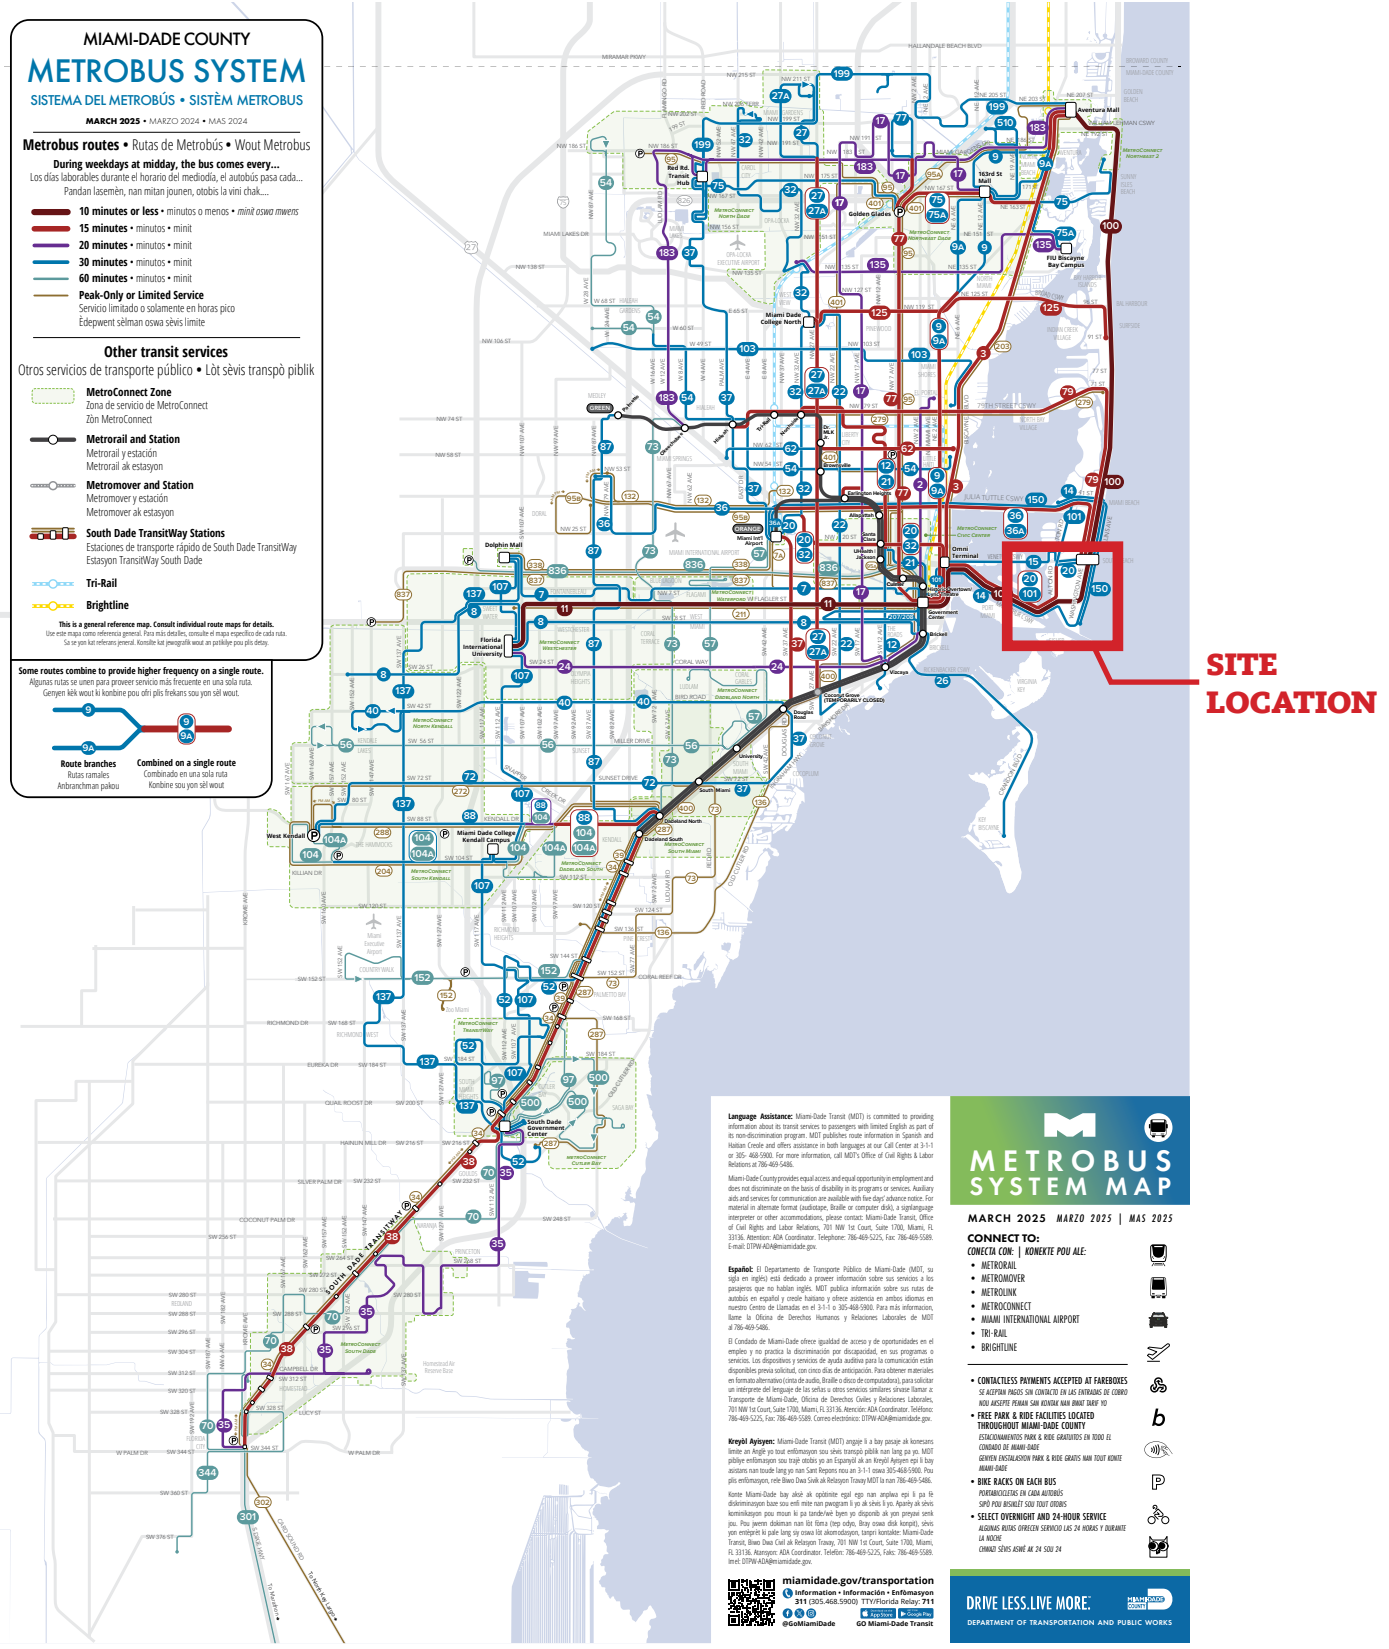

Date: 08/24/2025
DRB24-1061

Gensler

Sarah M. Joubert, AIA
FL NO. AR94307

Sarah M. Joubert
2025.08.24
13:41:40-04'00"

RENDERING NIGHT - ALTON RD / DRIVE THRU SCREENING

A-032

METROBUS ROUTE MAP

METRO CONNECT MAP

TRANSIT CORRIDOR LOCATION MAP