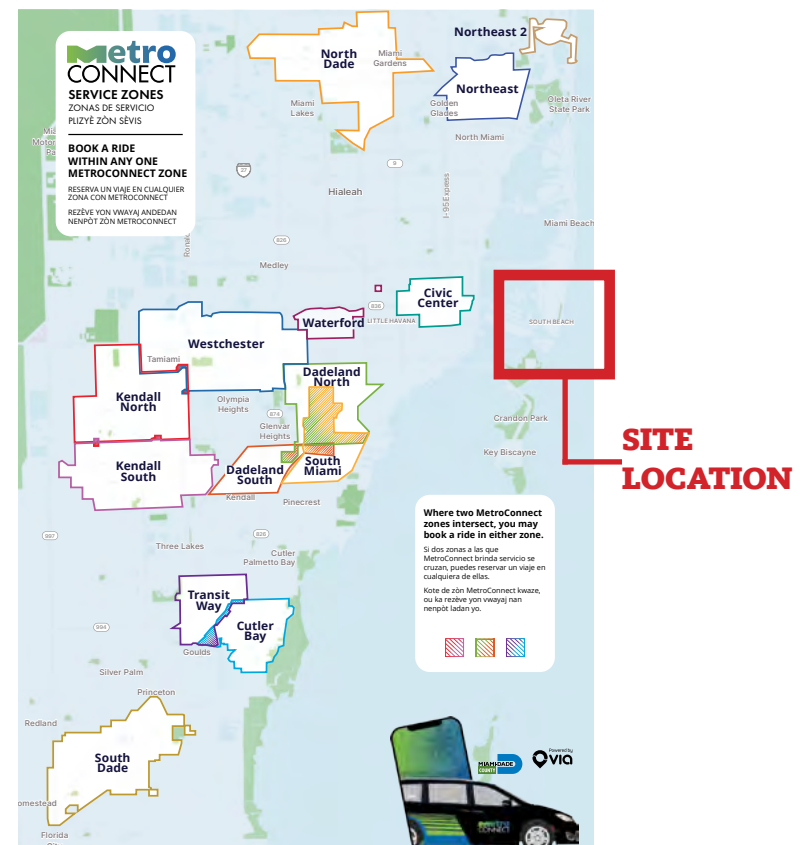

Date: 08/24/2025
DRB24-1061

Gensler

Sarah M. Joubert, AIA
FL NO. AR94307

Sarah M. Joubert
2025.08.24
13:41:40-04'00"

RENDERING NIGHT - ALTON RD / DRIVE THRU SCREENING

A-032

METROBUS ROUTE MAP

METRO CONNECT MAP

TRANSIT CORRIDOR LOCATION MAP