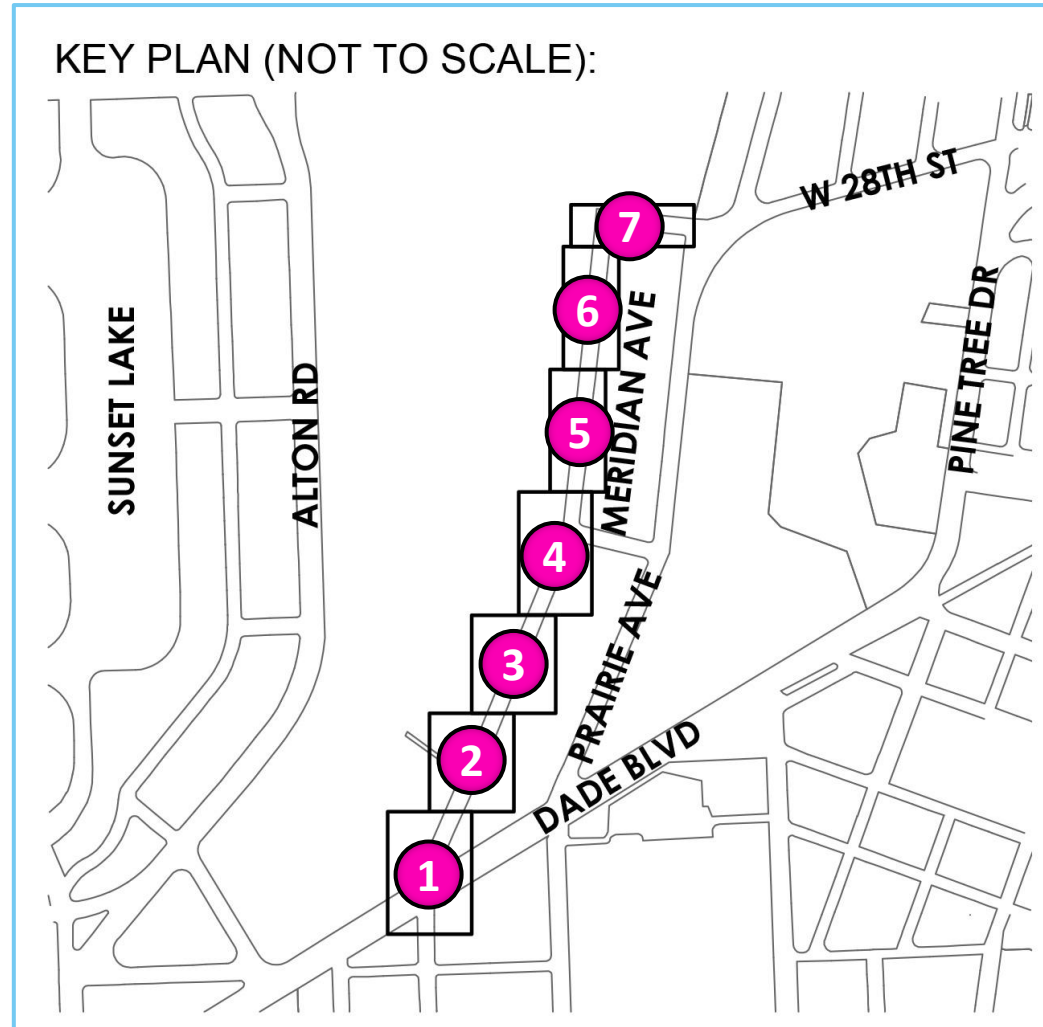

Project Location

**NORTH MERIDIAN AVENUE
MULTI-USE PATH**

Existing Conditions

**NORTH MERIDIAN AVENUE
MULTI-USE PATH**

Existing Conditions

**NORTH MERIDIAN AVENUE
MULTI-USE PATH**

KEY MAP

**NORTH MERIDIAN AVENUE
MULTI-USE PATH**

Typical Section- 10' Multi-Use Path

- A** MIAMI BEACH RED 4" THICK CONCRETE SIDEWALK (3,000 PSI)
 - B** 12" STABILIZED SUBGRADE COMPACTED TO 95% MAX. DRY DENSITY PER AASHTO T-180 MIN. (LBR) OF 40.
 - C** EXCAVATE & REMOVE 12" DEEP OF EXISTING MATERIAL 2' MIN. OFF SHARED USE PATH & REPLACE WITH CLEAN FILL (SEE LANDSCAPE PLANS FOR EXCAVATION / SOIL MITIGATION EXTENT)
- LINE WITH MIRAFI 140NL/0 GEOTEXTILE FABRIC

NORTH MERIDIAN AVENUE
MULTI-USE PATH

TYPICAL SECTION | AREA 2

TREES AND PALMS
Canary Date Palm (ex.)
Coconut Palm (ex.+rel.)

UNDERSTORY
Cocoplum
White Fountain Grass
Green Island Ficus

TYPICAL SECTION | AREA 3

UNDERSTORY
Firebush
Silver Saw Palmetto
Beach Sunflower

**NORTH MERIDIAN AVENUE
MULTI-USE PATH**

TYPICAL SECTION | AREA 5

TREES AND PALMS
Coconut Palm (ex.+rel.)

UNDERSTORY
Cocoplum
Thatch Palm
Peanut Plant