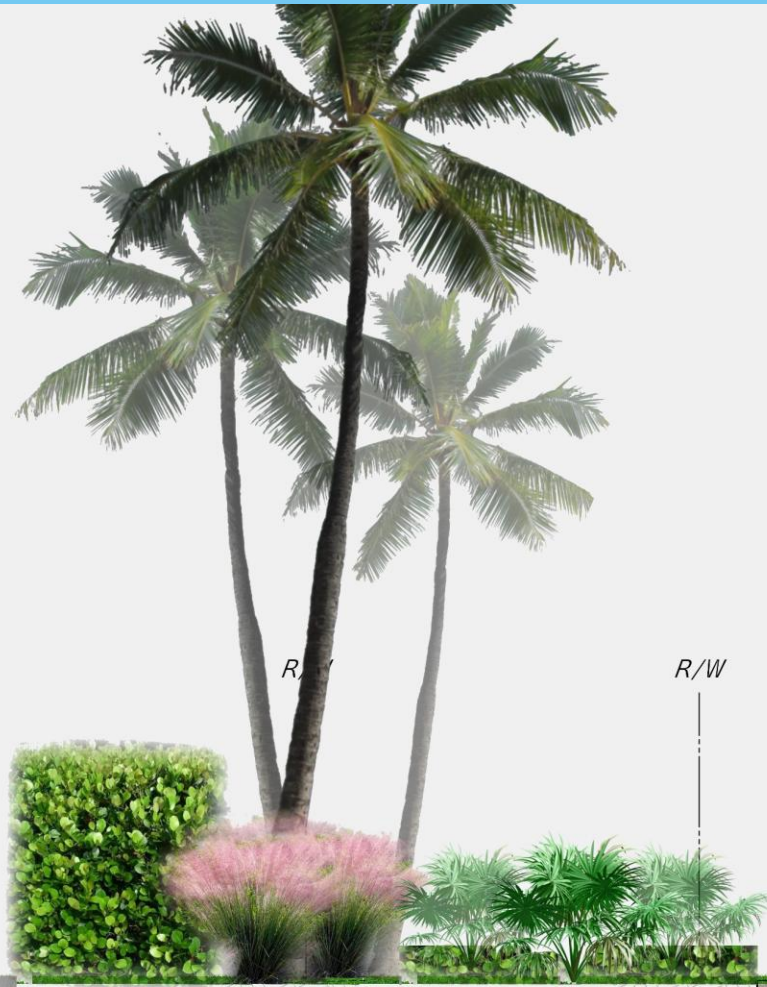

TYPICAL SECTION | AREA 5

TREES AND PALMS
Coconut Palm (ex.+rel.)

UNDERSTORY
Cocoplum
Thatch Palm
Peanut Plant

**NORTH MERIDIAN AVENUE
MULTI-USE PATH**