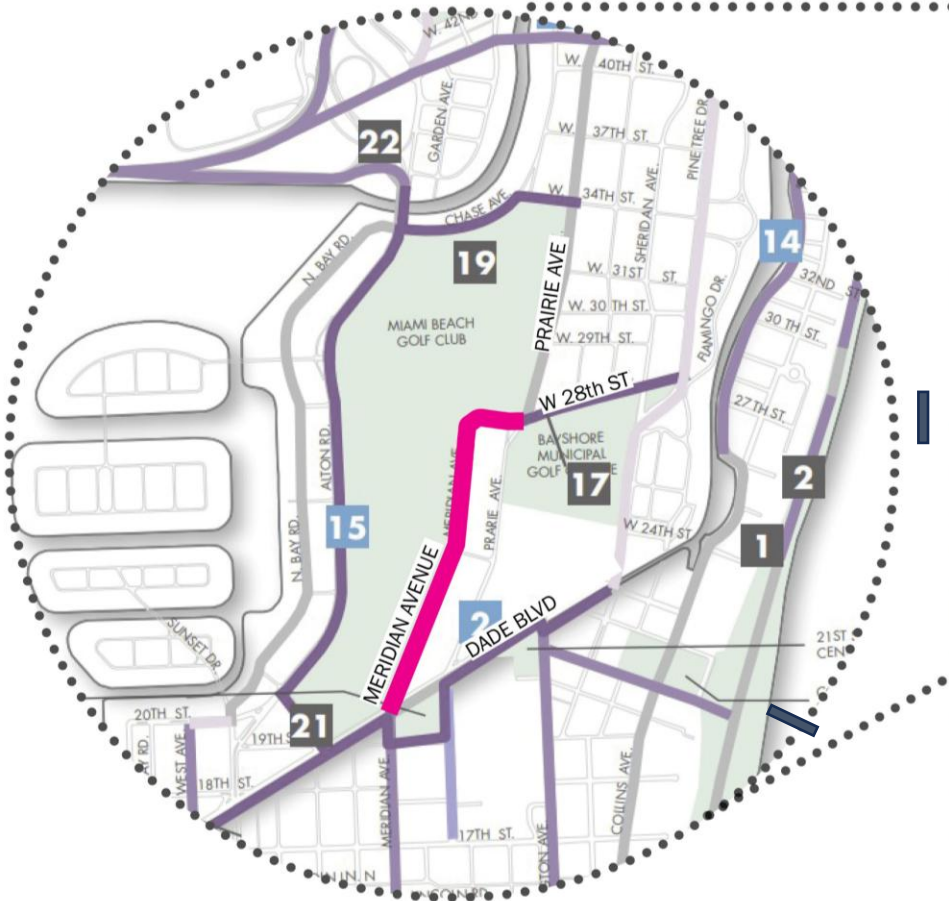

Project Location

**NORTH MERIDIAN AVENUE
MULTI-USE PATH**

Existing Conditions

**NORTH MERIDIAN AVENUE
MULTI-USE PATH**

Existing Conditions

**NORTH MERIDIAN AVENUE
MULTI-USE PATH**

KEY MAP

**NORTH MERIDIAN AVENUE
MULTI-USE PATH**

Typical Section- 10' Multi-Use Path

- A** MIAMI BEACH RED 4" THICK CONCRETE SIDEWALK (3,000 PSI)
 - B** 12" STABILIZED SUBGRADE COMPACTED TO 95% MAX. DRY DENSITY PER AASHTO T-180 MIN. (LBR) OF 40.
 - C** EXCAVATE & REMOVE 12" DEEP OF EXISTING MATERIAL 2' MIN. OFF SHARED USE PATH & REPLACE WITH CLEAN FILL (SEE LANDSCAPE PLANS FOR EXCAVATION / SOIL MITIGATION EXTENT)
- LINE WITH MIRAFI 140NL/0 GEOTEXTILE FABRIC

NORTH MERIDIAN AVENUE
MULTI-USE PATH

TYPICAL SECTION | AREA 2

TREES AND PALMS
Canary Date Palm (ex.)
Coconut Palm (ex.+rel.)

UNDERSTORY
Cocoplum
White Fountain Grass
Green Island Ficus

TYPICAL SECTION | AREA 3

UNDERSTORY
Firebush
Silver Saw Palmetto
Beach Sunflower

**NORTH MERIDIAN AVENUE
MULTI-USE PATH**

TYPICAL SECTION | AREA 5

TREES AND PALMS
Coconut Palm (ex.+rel.)

UNDERSTORY
Cocoplum
Thatch Palm
Peanut Plant