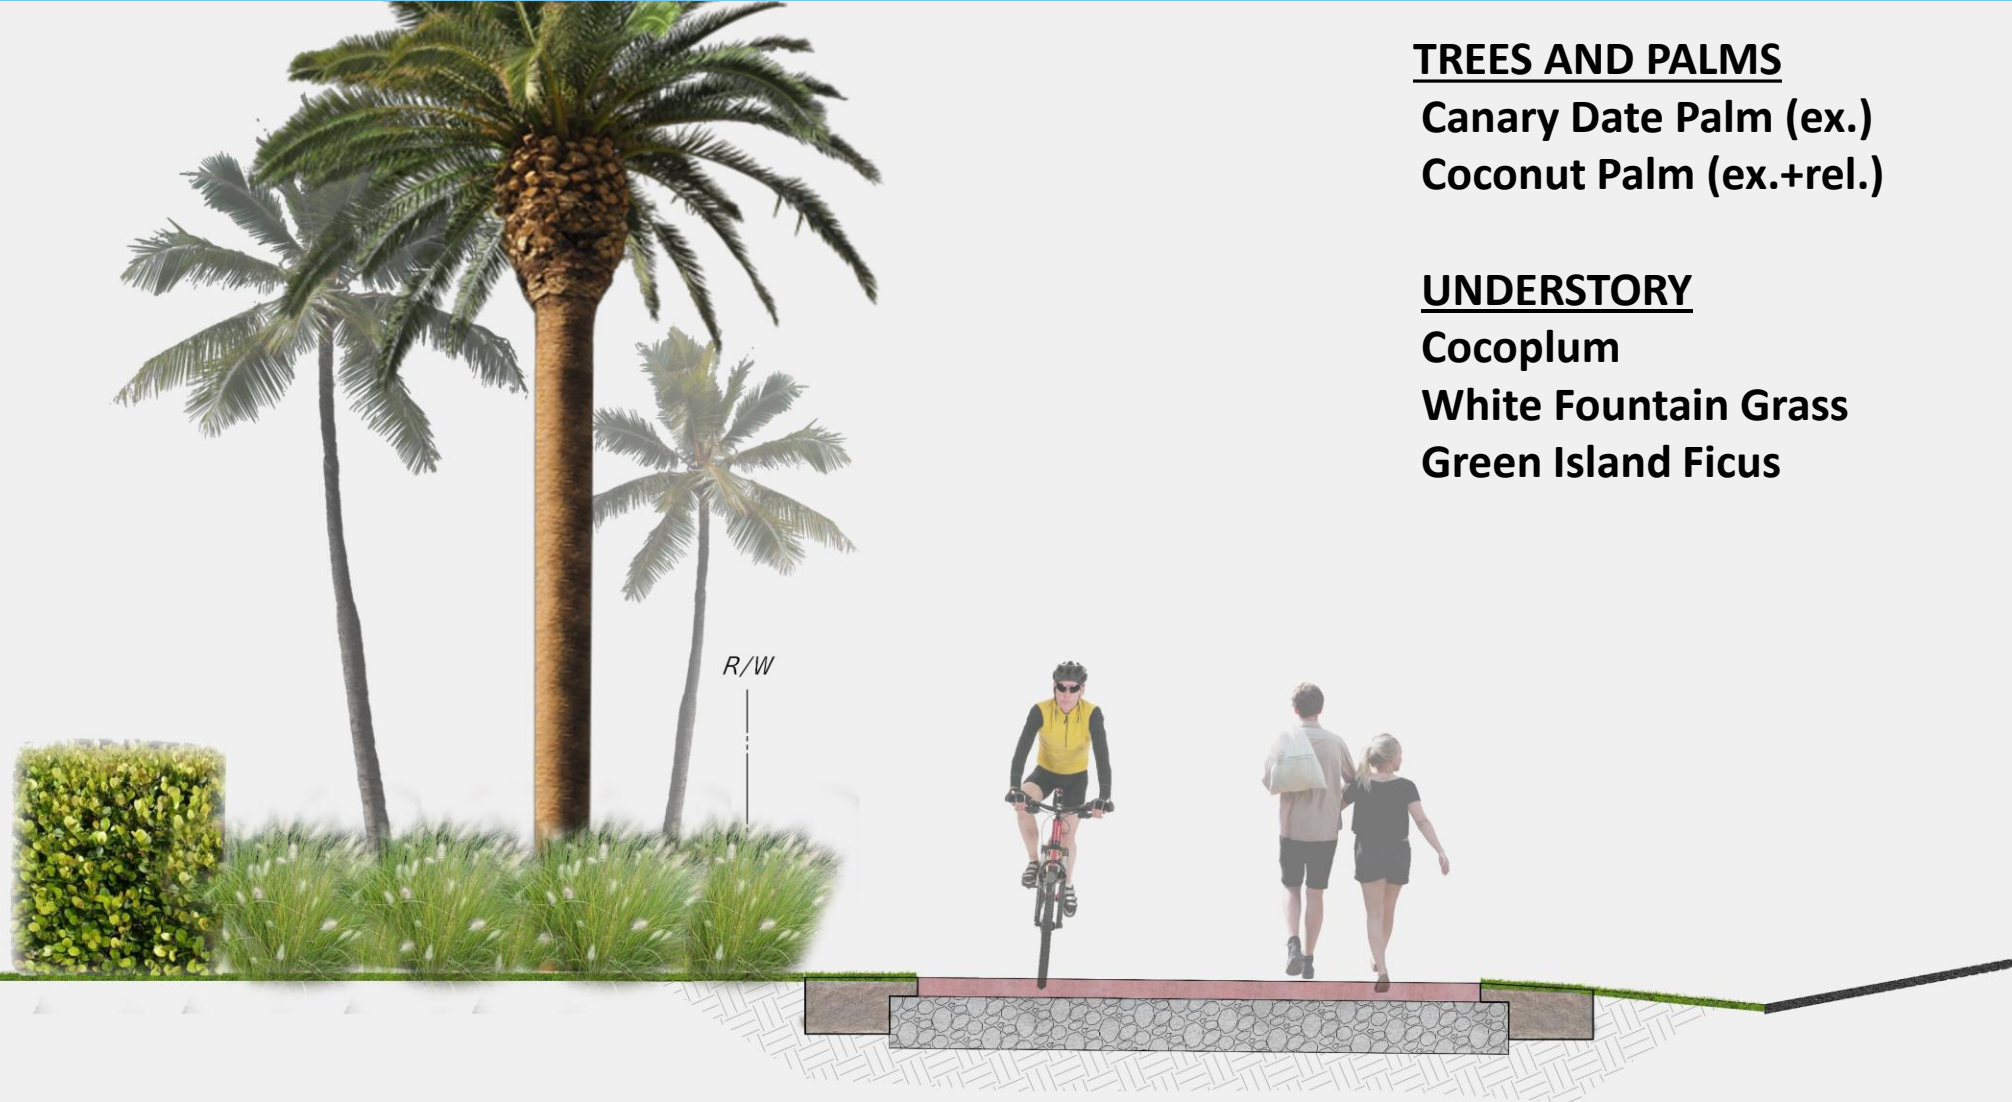

TYPICAL SECTION | AREA 2

TREES AND PALMS
Canary Date Palm (ex.)
Coconut Palm (ex.+rel.)

UNDERSTORY
Cocoplum
White Fountain Grass
Green Island Ficus