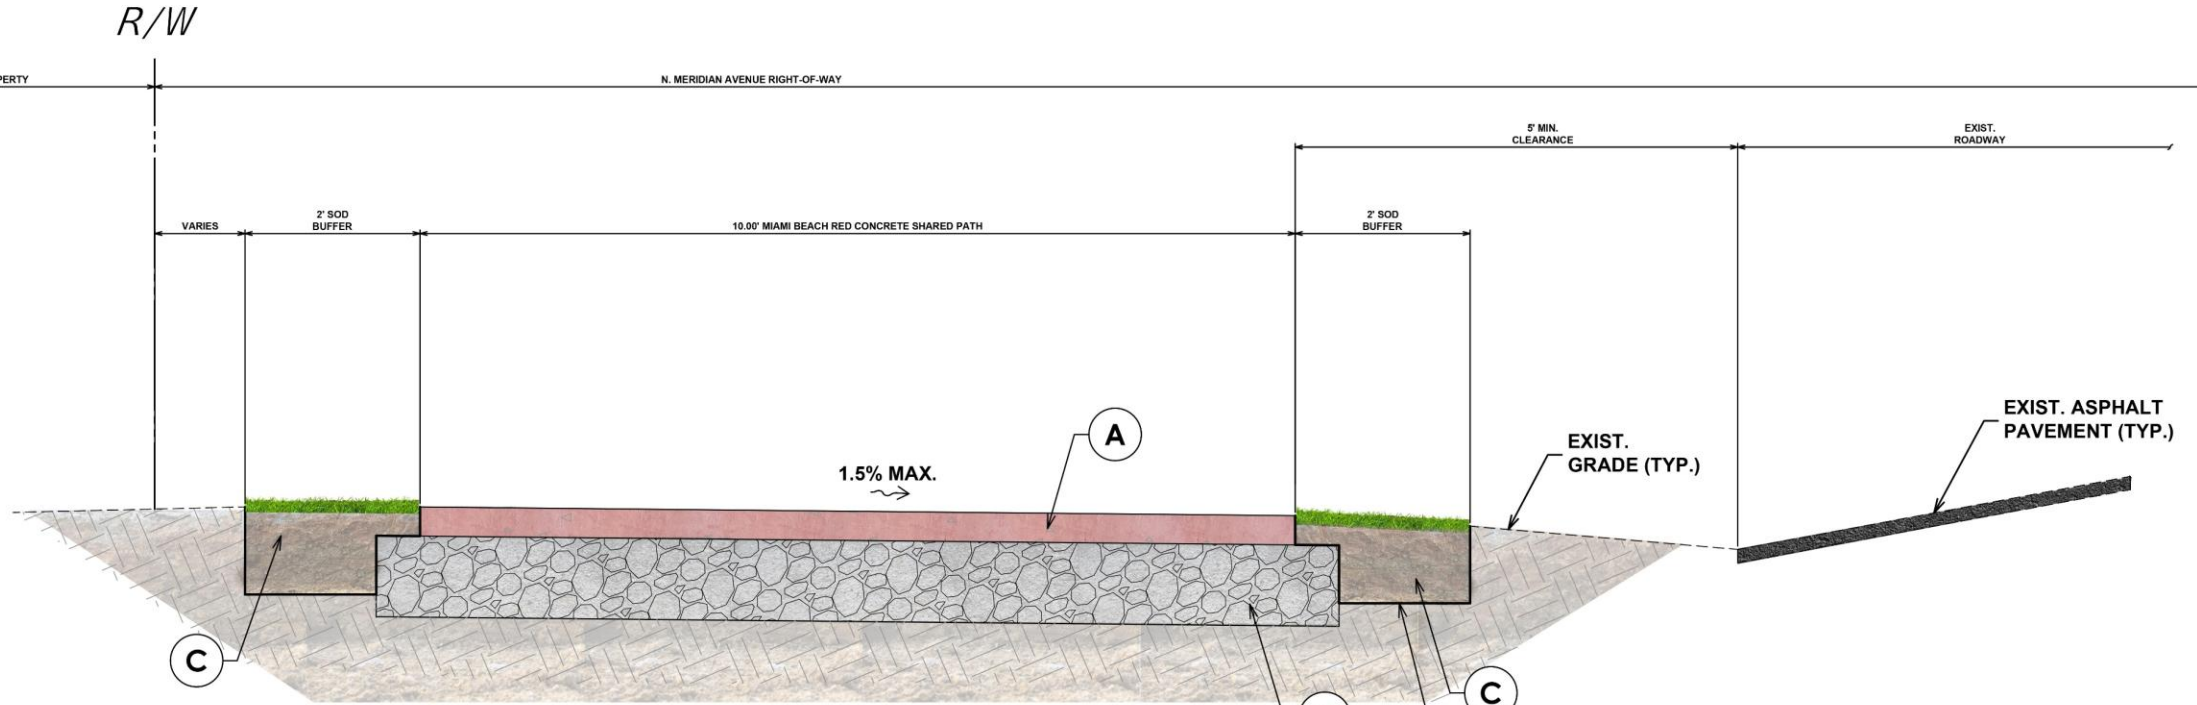

Typical Section- 10' Multi-Use Path

- A** MIAMI BEACH RED 4" THICK CONCRETE SIDEWALK (3,000 PSI)
 - B** 12" STABILIZED SUBGRADE COMPACTED TO 95% MAX. DRY DENSITY PER AASHTO T-180 MIN. (LBR) OF 40.
 - C** EXCAVATE & REMOVE 12" DEEP OF EXISTING MATERIAL 2' MIN. OFF SHARED USE PATH & REPLACE WITH CLEAN FILL (SEE LANDSCAPE PLANS FOR EXCAVATION / SOIL MITIGATION EXTENT)
- LINE WITH MIRAFI 140NL/0 GEOTEXTILE FABRIC