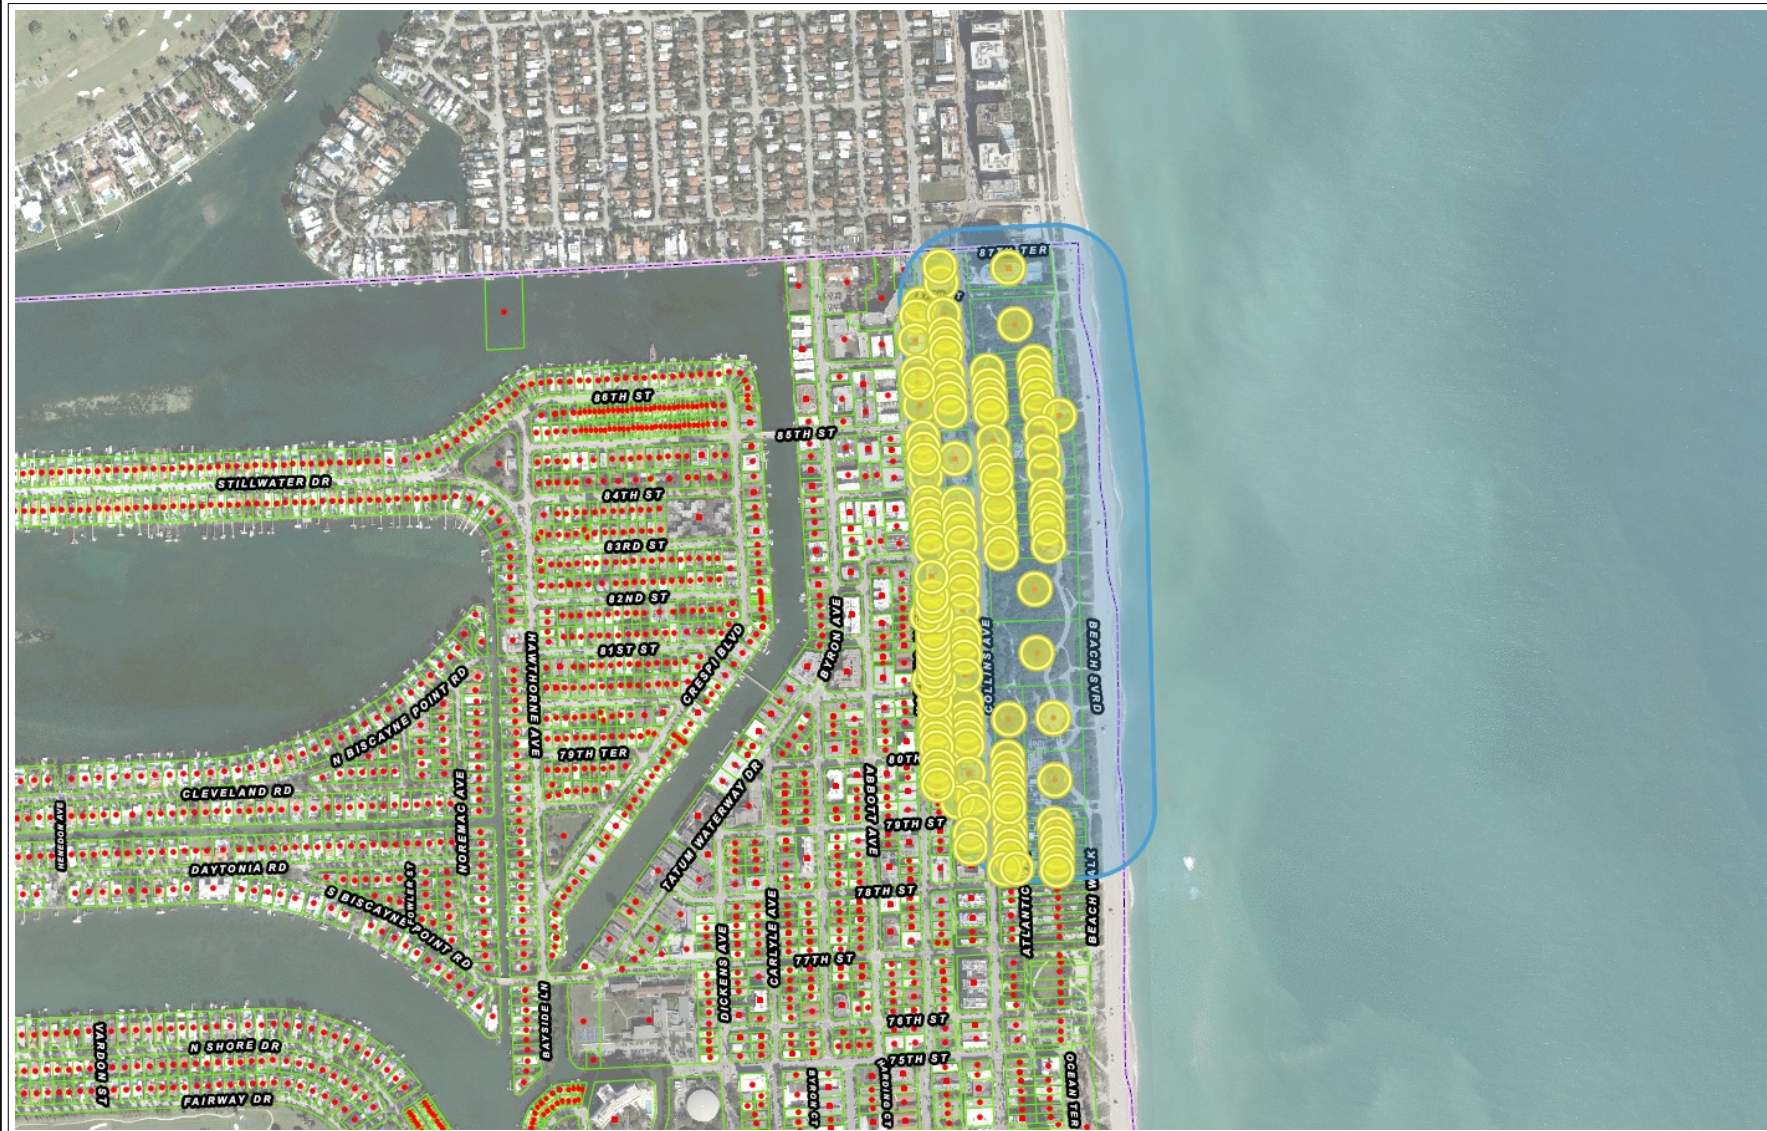

Miami Beach GIS

- Legend**
- Municipal Boundary
 - Street Labels
 - Situs Points
 - Parcels

Copyright © 2024 Miami Beach

1 Inch Equals 666.67 Feet

Miami Beach GIS • 1700 Convention Center Drive • Miami Beach, FL 33139 • 305.673.7000 • gis.miamibeachfl.gov

MIAMIBEACH GEOGRAPHIC INFORMATION SYSTEM

Tracking Number: 00000
 Print Date: 6/27/2025
 Page Number: Page 1 of 1

Requested By: Nestor Navarro
 Drawn By: Nestor Navarro
 Filename: MiamiBeachGIS

Notes
 Notes