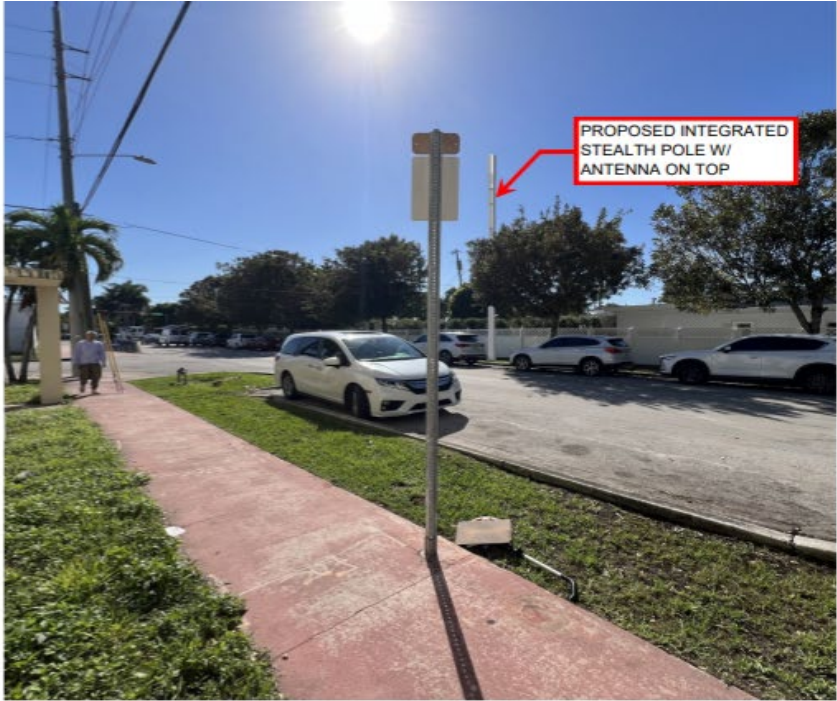

Small Wireless Facility DRB25-1130

FL6428BA

7060 Rue Notre Dame, Miami Beach FL 33141

(submitted as 1300 Normandy Dr, Miami Beach FL)

FL6428BA Aerial View
7060 Rue Notre Dame, Miami Beach FL

FL6428BA 7060 Rue Notre Dame, Miami Beach FL

Existing Location 1

VIEW: BEFORE

VIEW: AFTER

FL6428BA 7060 Rue Notre Dame, Miami Beach FL
Existing Location 2

VIEW: BEFORE

VIEW: AFTER

FL6428BA 7060 Rue Notre Dame, Miami Beach FL
Existing Location 3

VIEW: BEFORE