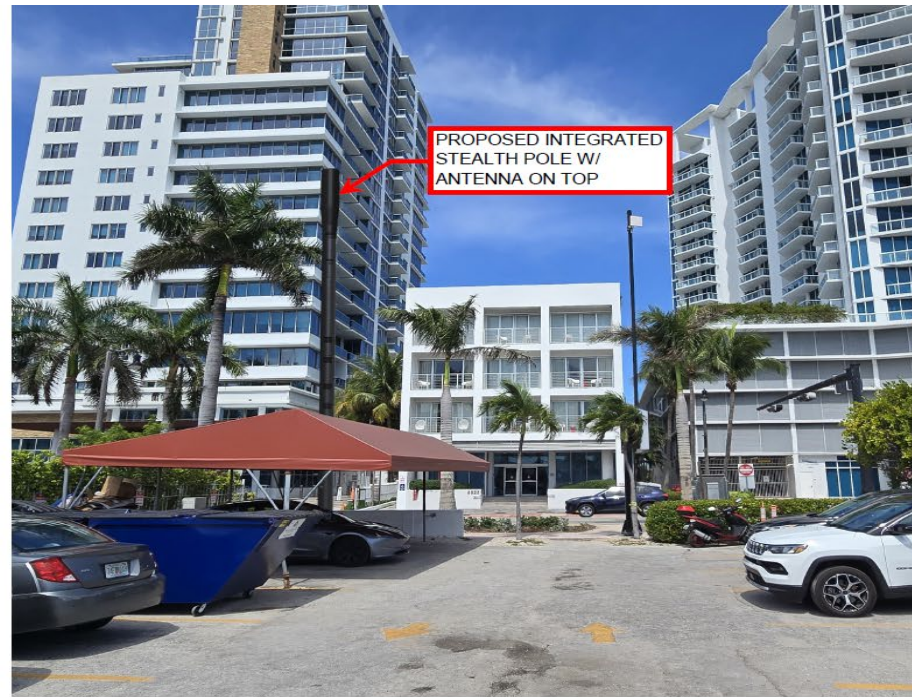

VIEW: AFTER