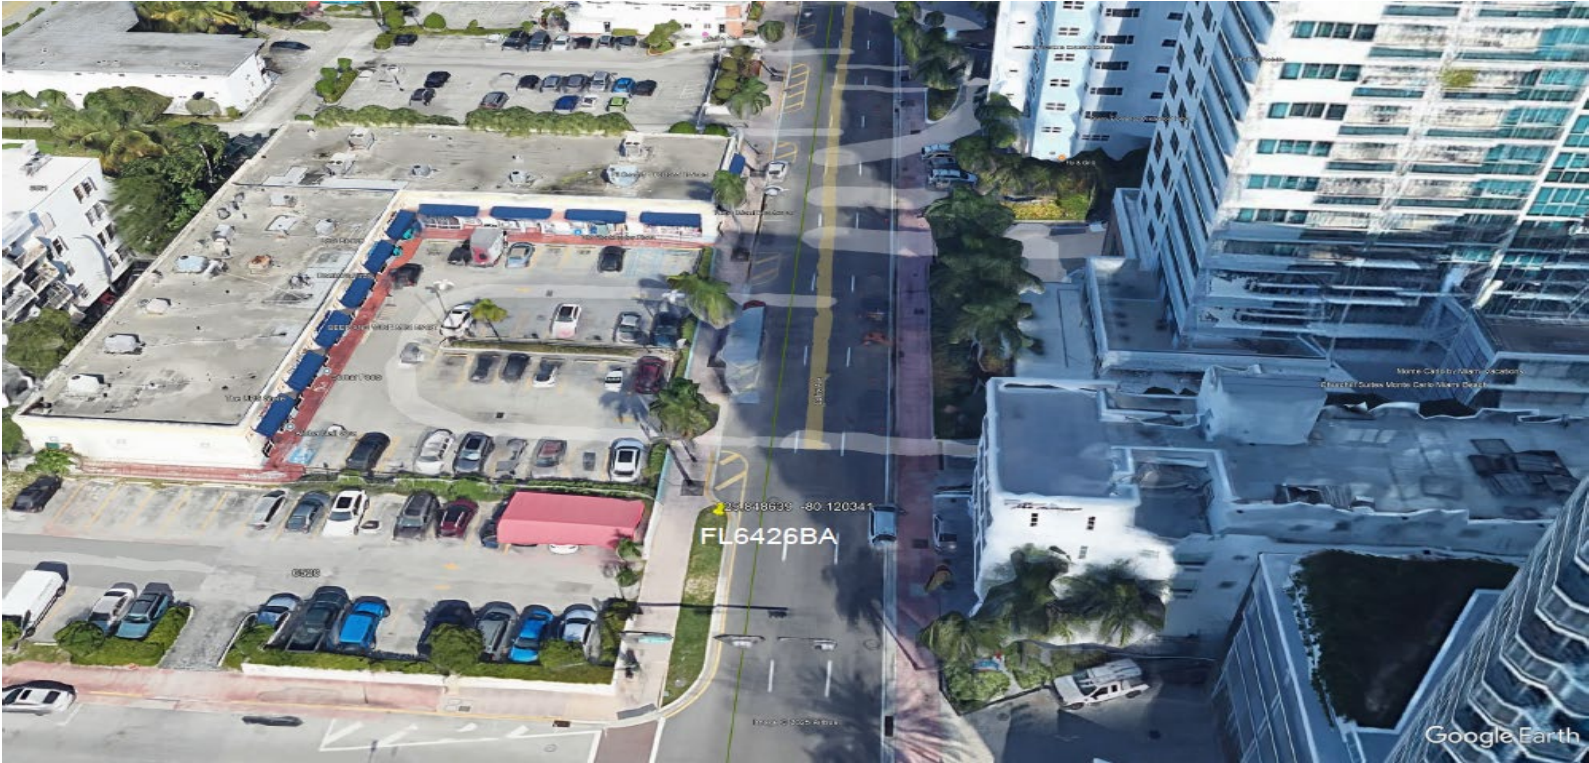

Small Wireless Facility DRB25-1127

FL6426BA

6528 Collins Ave, Miami Beach FL 33141

(submitted as 6526 Collins Ave, Miami Beach

# FL6426BA Aerial View

## 6528 Collins Ave, Miami Beach