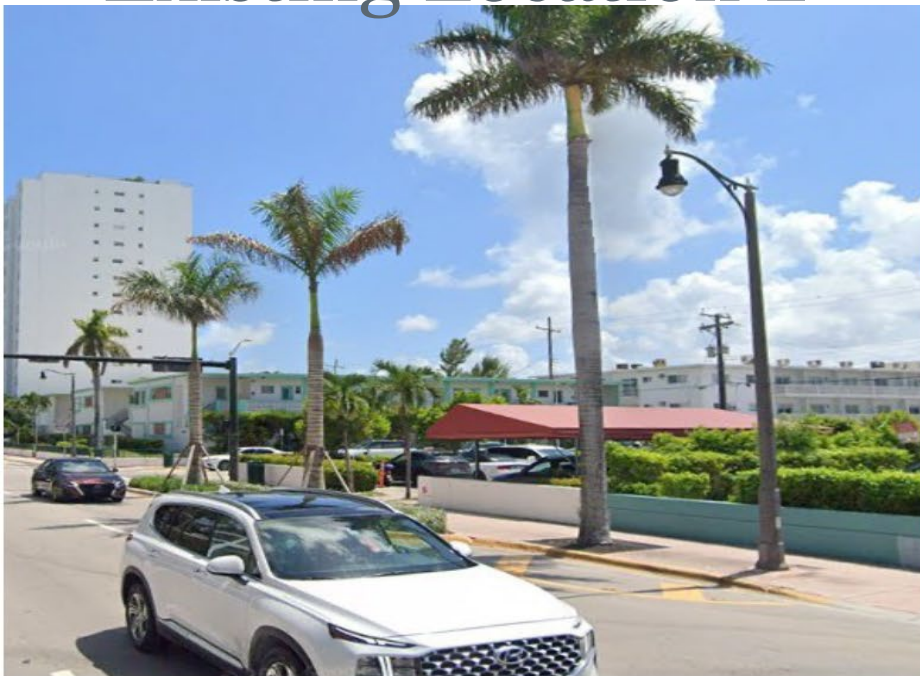

FL6426BA 6528 Collins Ave, Miami Beach

Existing Location 2

VIEW: BEFORE