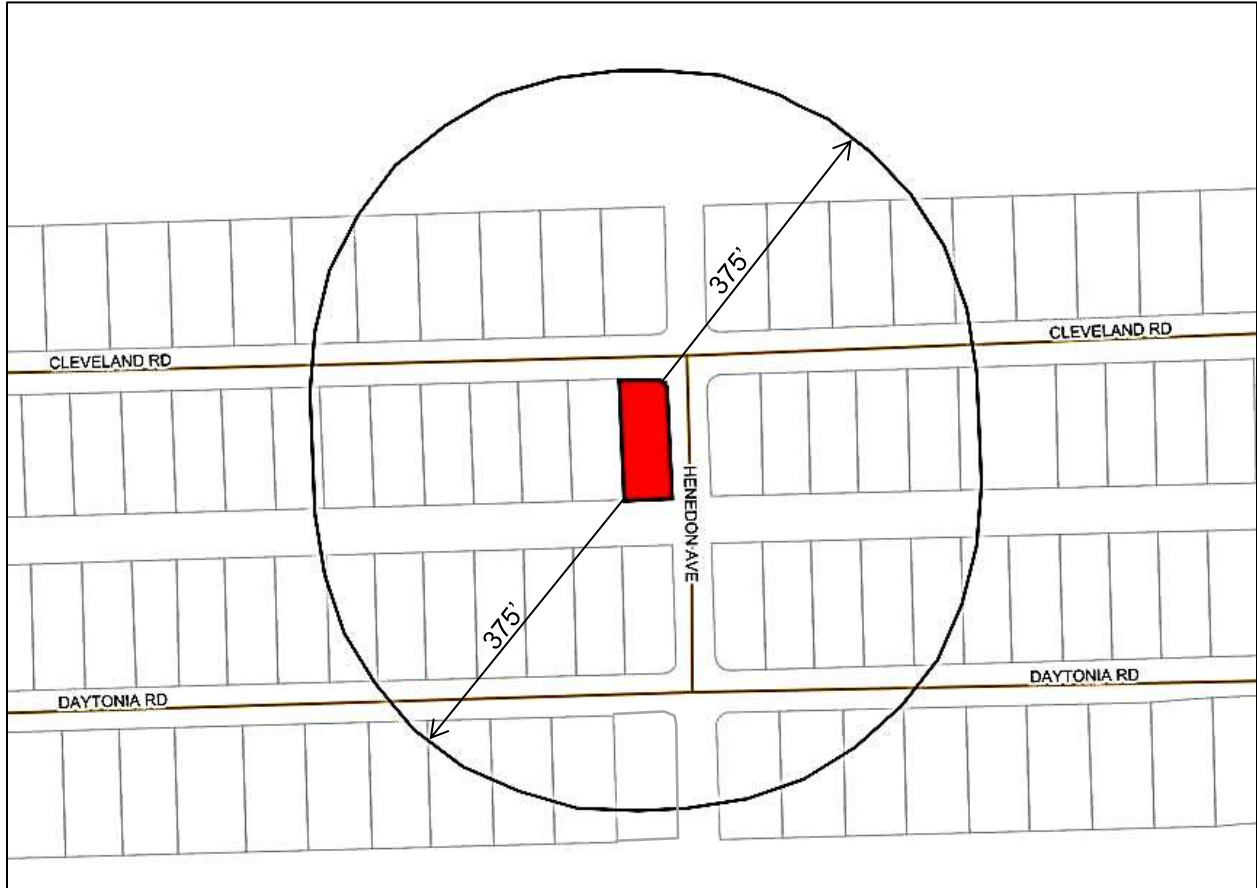

rdr miami | public hearing notification services

certified lists of property owners within a specific radius + radius maps + mailing labels + mailouts + notice of public hearing site posting
rdmiami.com | diana@rdmiami.com | 305.498.1614

375' RADIUS MAP (N.T.S.)

SUBJECT: 1600 Cleveland Road, Miami Beach, FL 33141

FOLIO NUMBER: 02-3203-001-0940