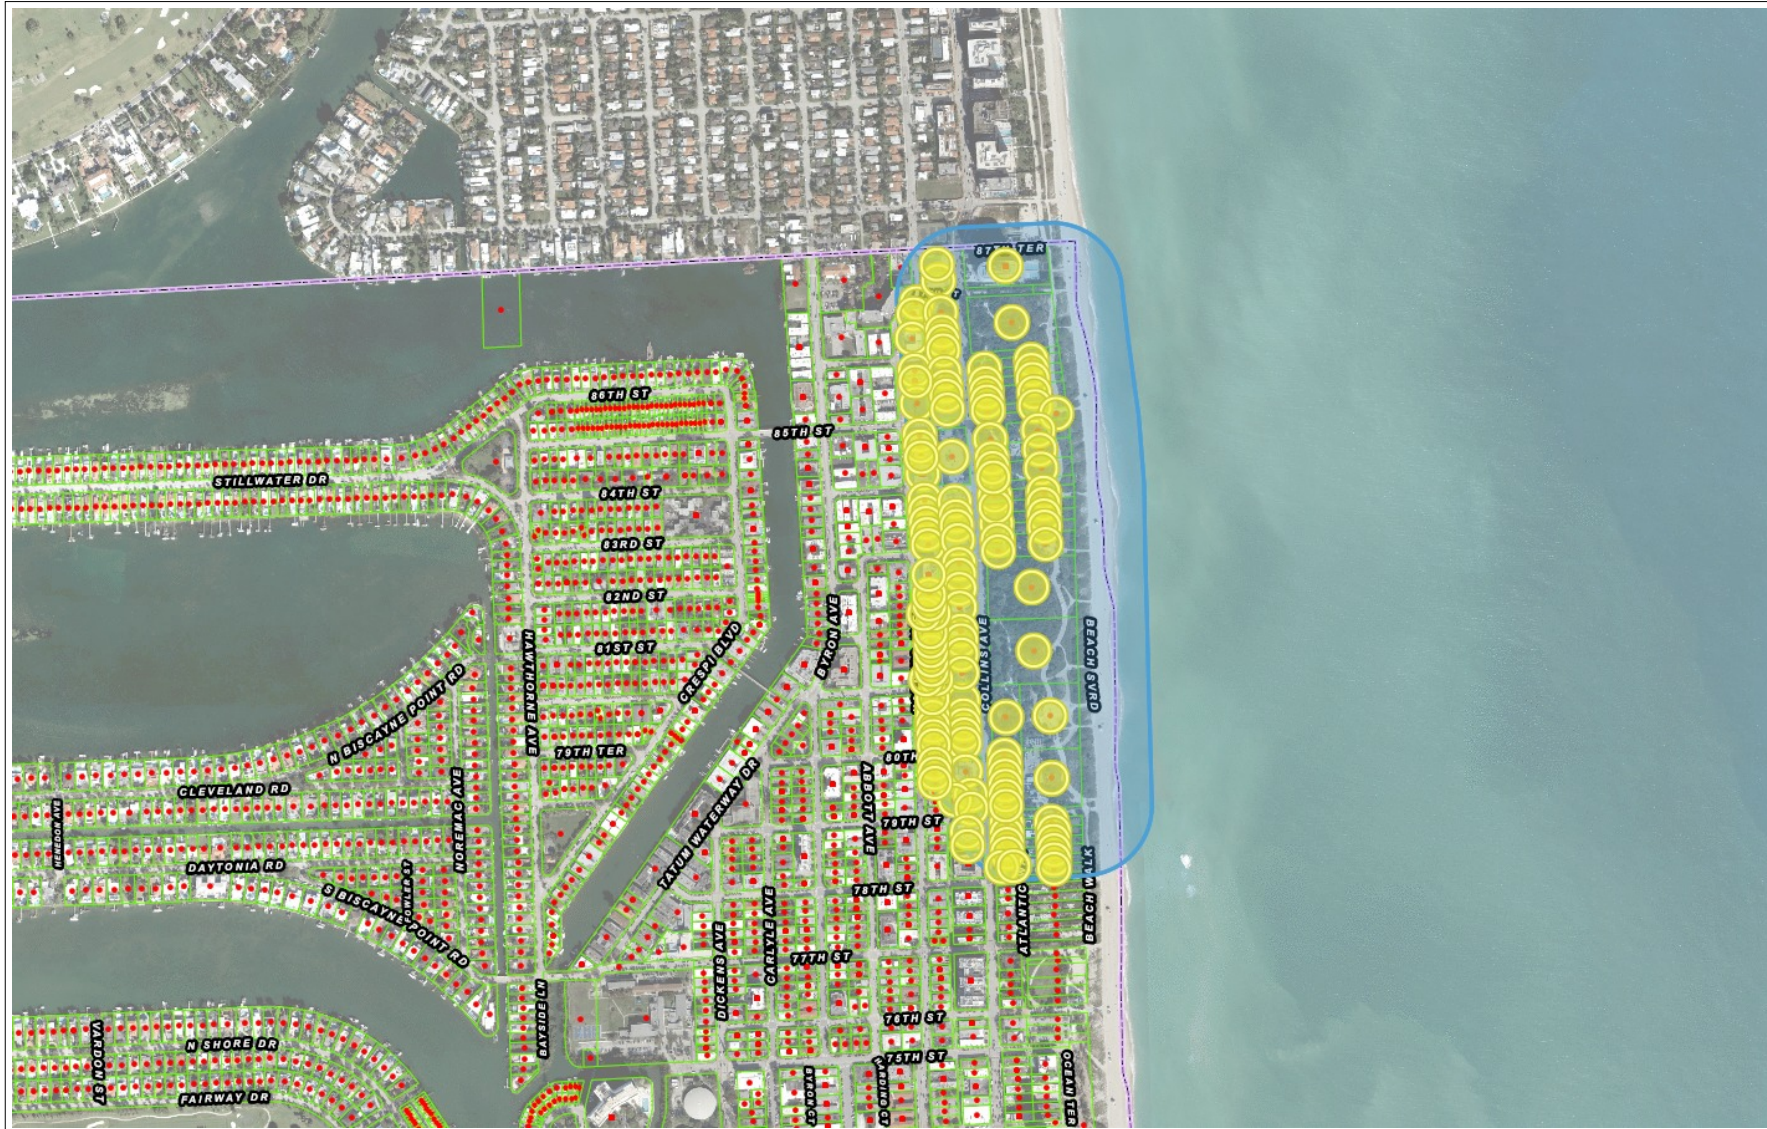

# Miami Beach GIS

- Legend**
- Municipal Boundary
  - Street Labels
  - Situs Points
  - Parcels

Copyright © 2024 Miami Beach

1 Inch Equals 666.67 Feet

Miami Beach GIS • 1700 Convention Center Drive • Miami Beach, FL 33139 • 305.673.7000 • [gis.miamibeachfl.gov](http://gis.miamibeachfl.gov)

**MIAMIBEACH** GEOGRAPHIC INFORMATION SYSTEM

Tracking Number: 00000  
 Print Date: 6/27/2025  
 Page Number: Page 1 of 1

Requested By: Nestor Navarro  
 Drawn By: Nestor Navarro  
 Filename: MiamiBeachGIS