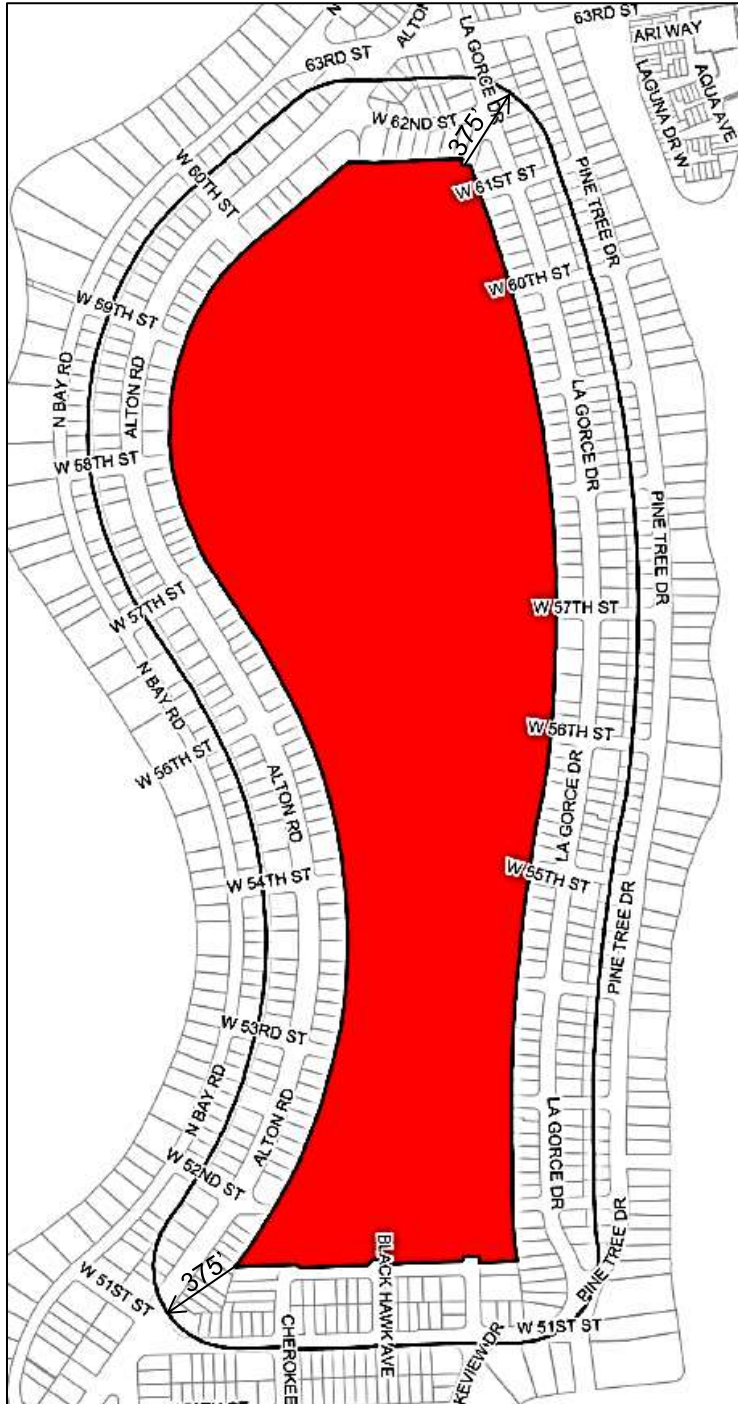

rdr miami | public hearing notification services

certified lists of property owners within a specific radius + radius maps + mailing labels + mailouts + notice of public hearing site posting
rdmiami.com | diana@rdmiami.com | 305.498.1614

375' RADIUS MAP (N.T.S.)

SUBJECT: 5685 Alton Road, Miami Beach, FL 33140

FOLIO NUMBER: 02-3214-000-0010