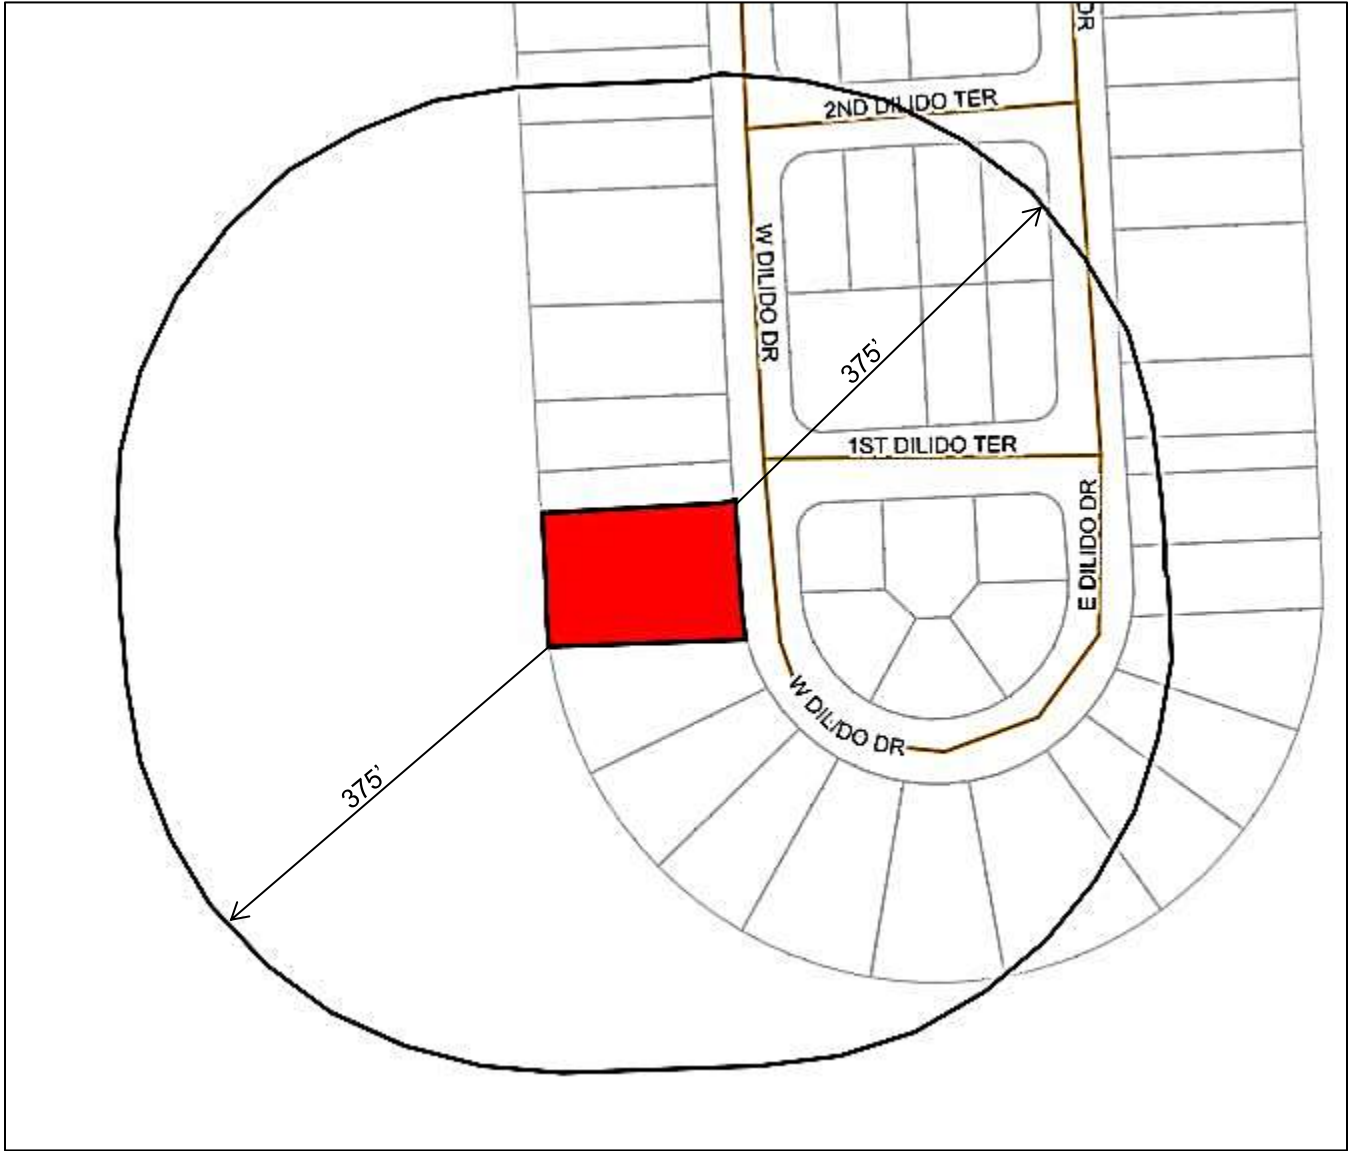

rdr miami | public hearing notification services

certified lists of property owners within a specific radius + radius maps + mailing labels + mailouts + notice of public hearing site posting
rdmiami.com | diana@rdmiami.com | 305.498.1614

375' RADIUS MAP (N.T.S.)

SUBJECT: 50 W Di Lido Drive, Miami Beach, FL 33139

FOLIO NUMBER: 02-3232-011-0110