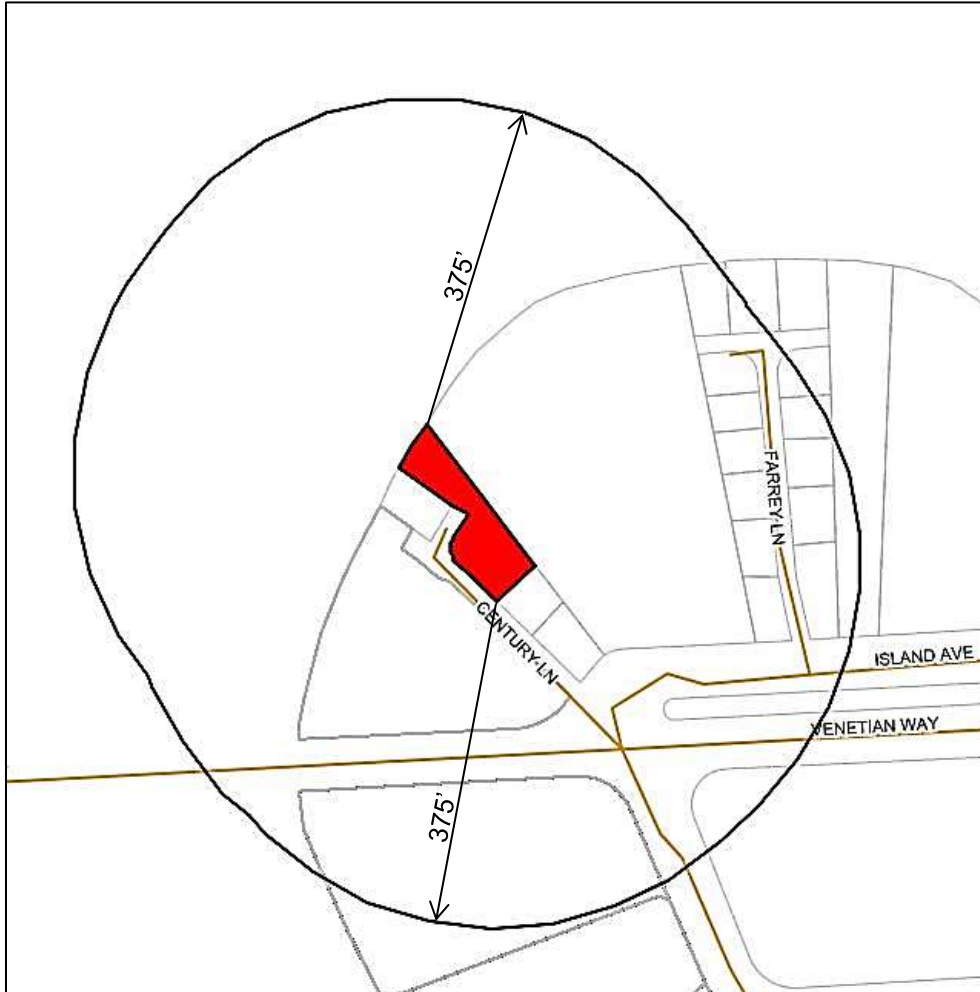

rdr miami | public hearing notification services

certified lists of property owners within a specific radius + radius maps + mailing labels + mailouts + notice of public hearing site posting
rdmiami.com | diana@rdmiami.com | 305.498.1614

375' RADIUS MAP (N.T.S.)

SUBJECT: 8 Century Lane, Miami Beach, FL 33139

FOLIO NUMBER: 02-3233-002-0080

SUBJECT: 9 Century Lane, Miami Beach, FL 33139

FOLIO NUMBER: 02-3233-002-0090

SUBJECT: 10 Century Lane, Miami Beach, FL 33139

FOLIO NUMBER: 02-3233-002-0100