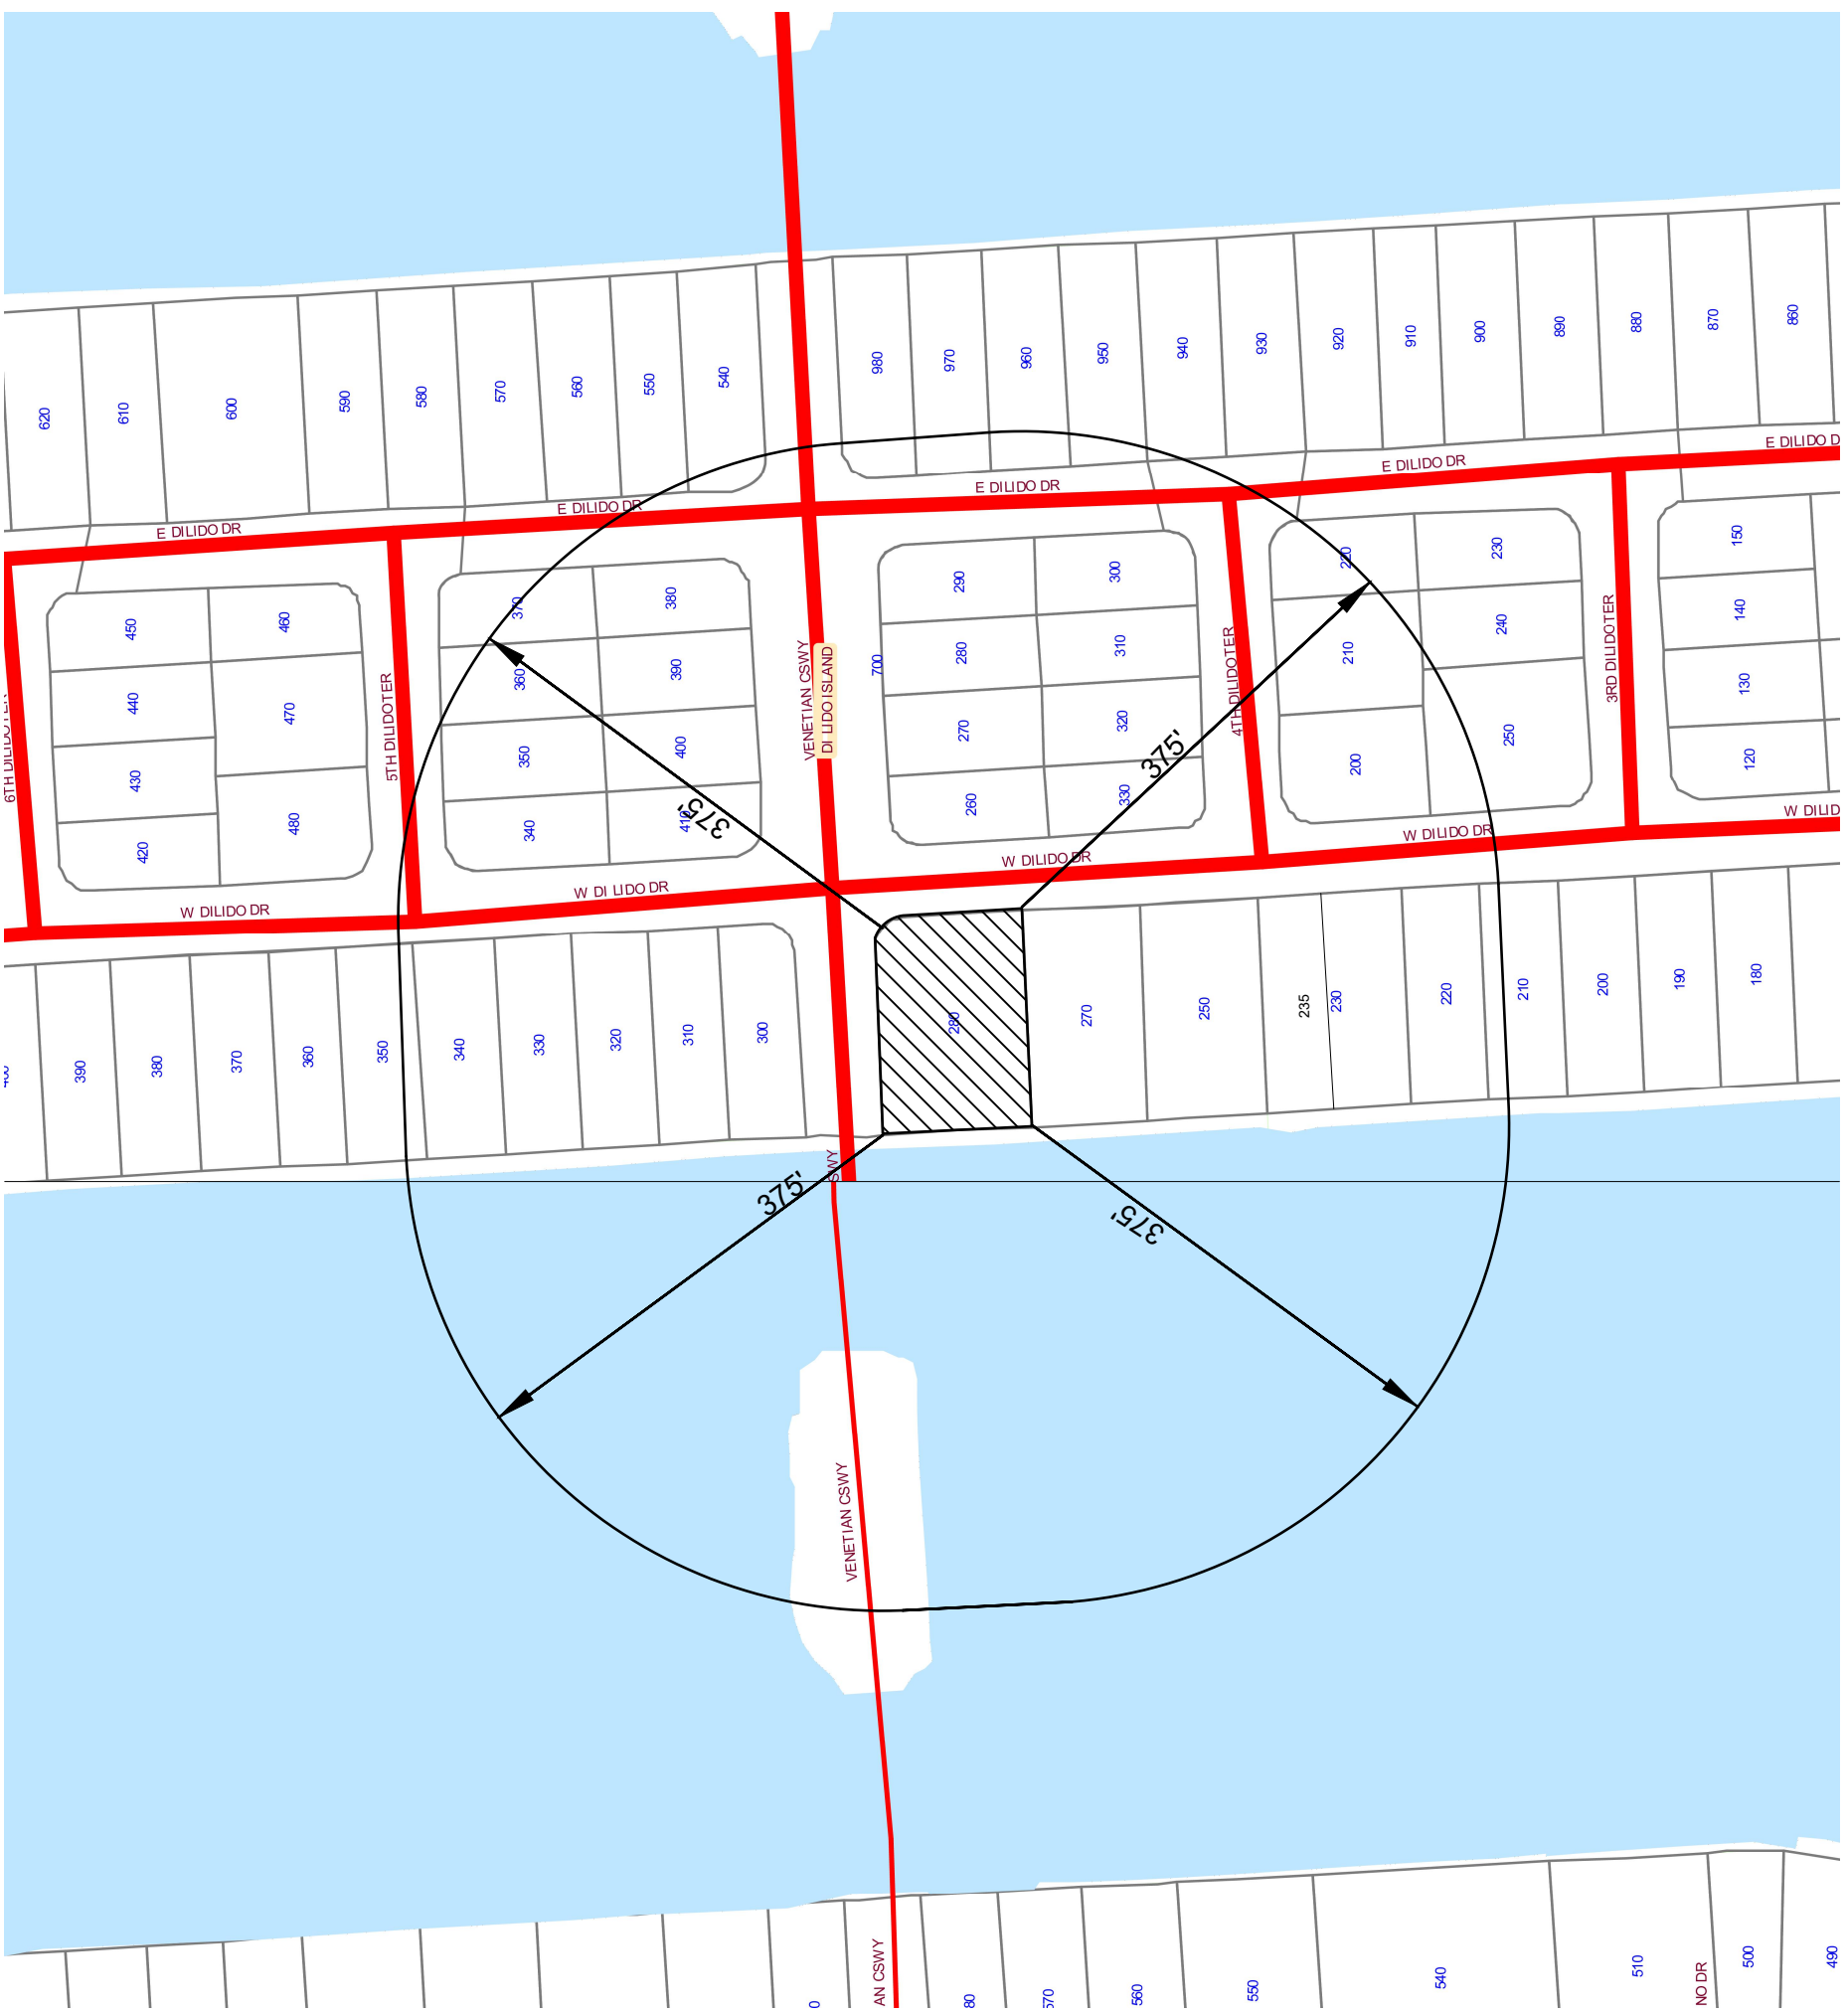

LEGAL DESCRIPTION:
Lots 19, 20 AND 8-foot strip lying westerly and adjacent thereto, Block 2,
DI LIDO ISLAND, according to the Plat thereof, as recorded in Plat Book 8,
at Page 36 of the Public Records of Miami-Dade County, Florida.

ADDRESS: 424 W. Di Lido Drive, Miami Beach, FL 33139
FOLIO: 02-3232-011-0280
PREPARED FOR: AND STUDIO AND CLARENCE E. SMITH & CAMILLE
ORDER: 241101
DATE: November 13, 2024

SCALE: 1"= 150'

The Zoning Specialists Group, Inc.
7729 NW 146th Street
Miami Lakes FL 33016
Ph: (305) 828-1210
www.thezoningspecialistsgroup.com