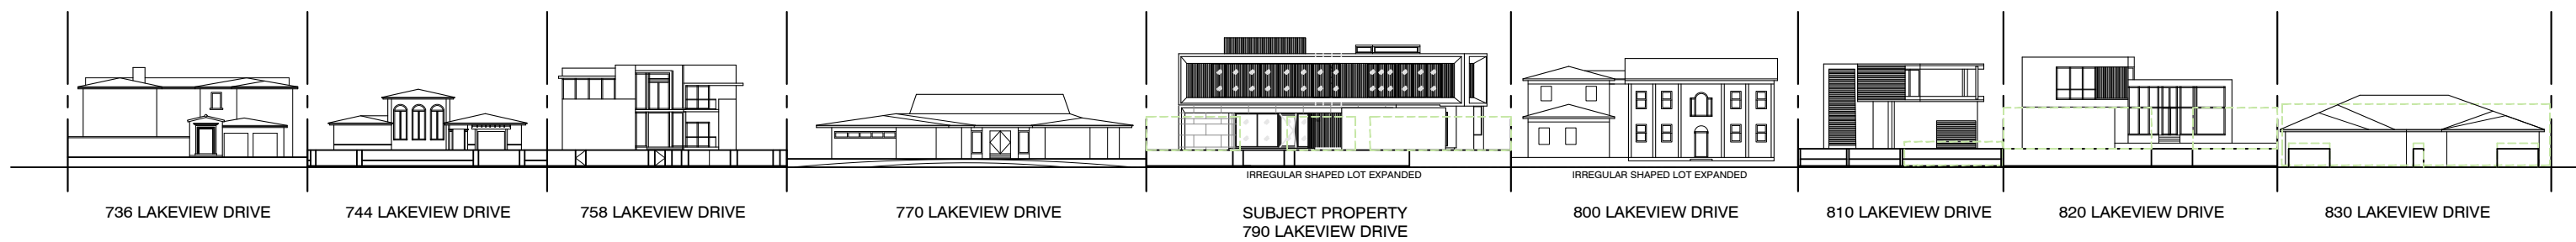

NEIGHBORHOOD ANALYSIS - CONTEXT

810 LAKEVIEW DRIVE

800 LAKEVIEW DRIVE

NEIGHBORHOOD ANALYSIS - CONTEXT

16A

THE RITZ-CARLTON RESIDENCES, 4701 MERIDIAN AVENUE

16B

THE RITZ-CARLTON RESIDENCES, 4701 MERIDIAN AVENUE

SUBJECT PROPERTY

16A

16B

NEIGHBORHOOD CONTEXTUAL STREETSCAPE ELEVATIONS

SOUTH SIDE LAKEVIEW DRIVE STREETSCAPE

NORTH SIDE LAKEVIEW DRIVE STREETSCAPE