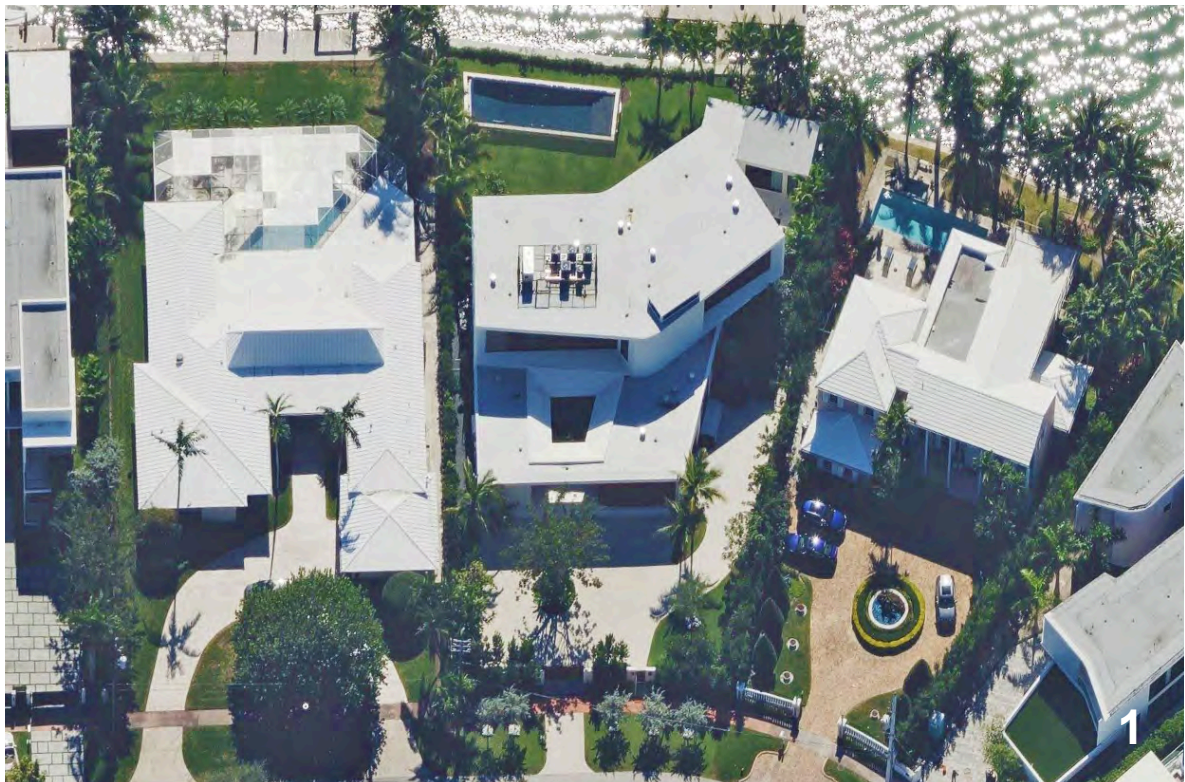

NEIGHBORHOOD ANALYSIS - EXISTING PROPERTY