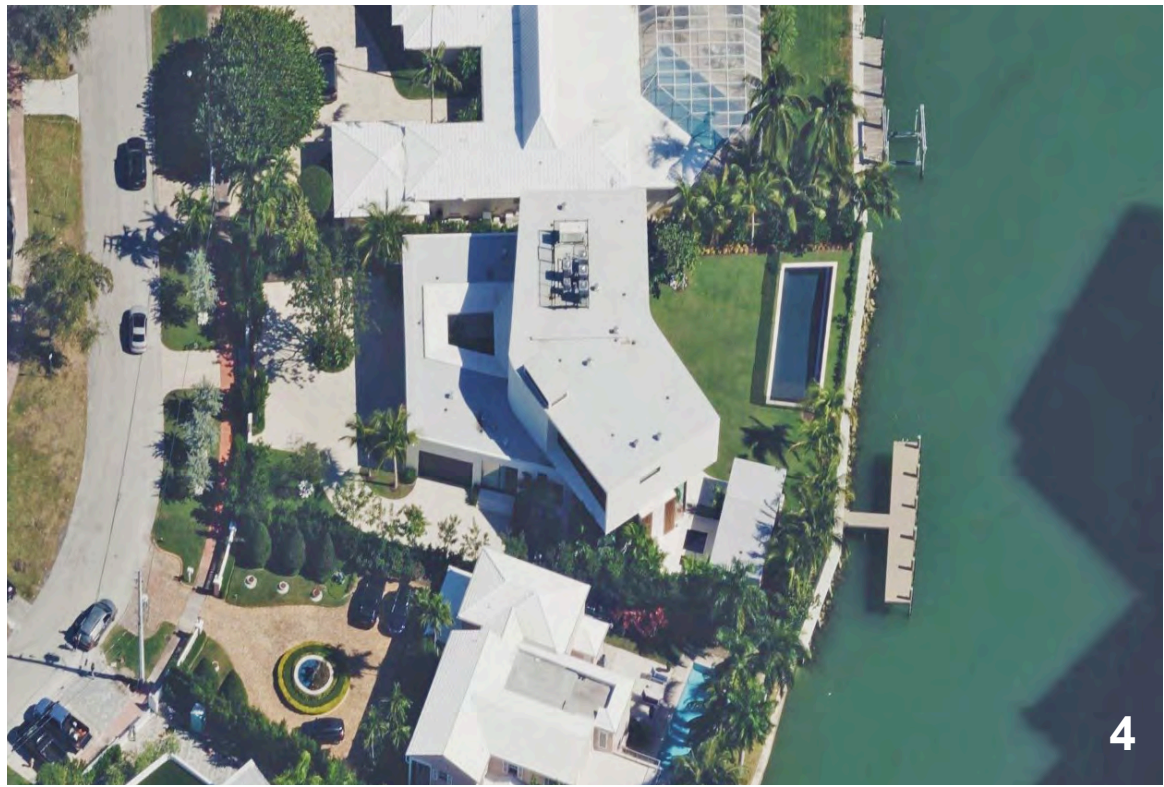

NEIGHBORHOOD ANALYSIS - EXISTING PROPERTY