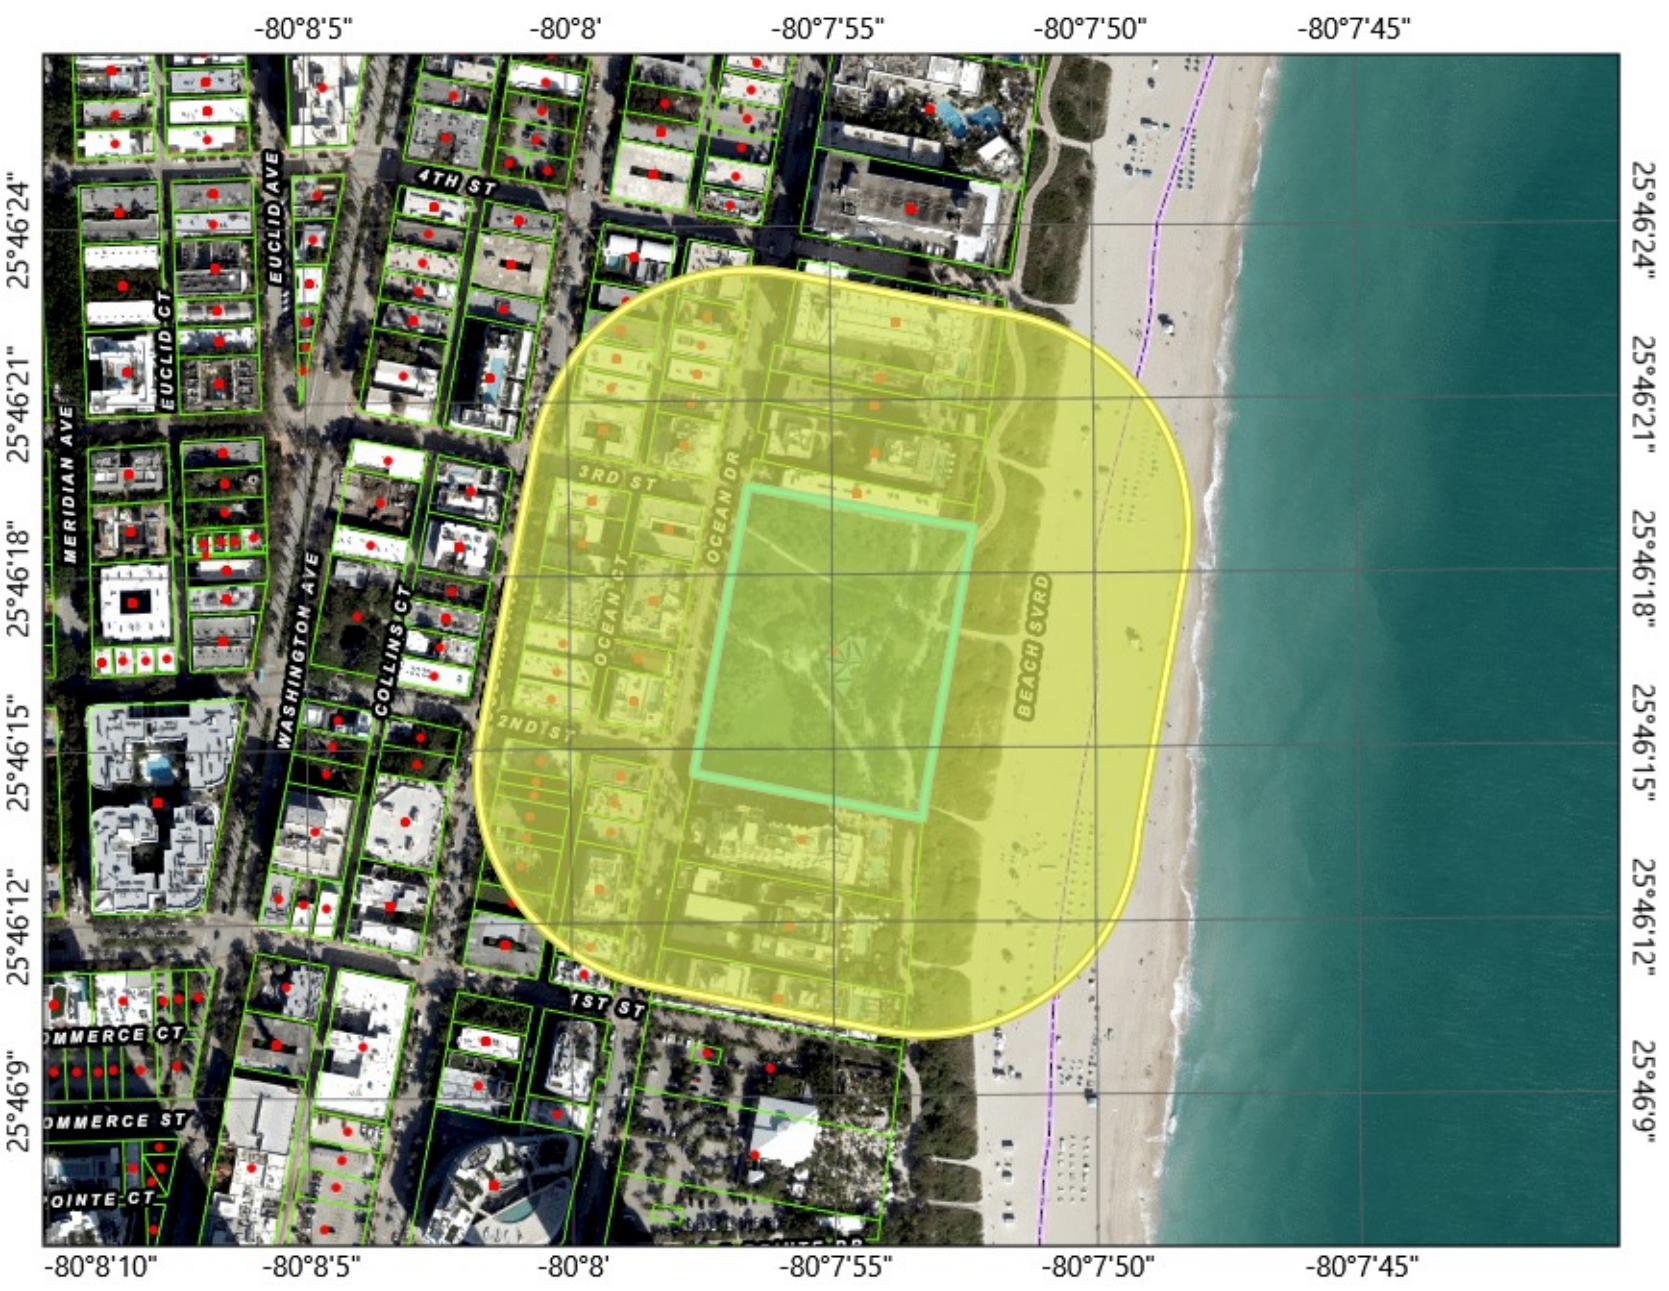

Miami Beach GIS

Legend

-  Municipal Boundary
-  Street Labels
-  Situs Points
-  Parcels

Copyright © 2024 Miami Beach

1 Inch Equals 333.33 Feet

Miami Beach GIS • 1700 Convention Center Drive • Miami Beach, FL 33139
305.673.7000 • gis.miamibeachfl.gov

Tracking Number: 00000
Print Date: 7/30/2025

Page Number: Page 1 of 1
Requested By: KP

Drawn By: KP
Filename: MiamiBeachGIS