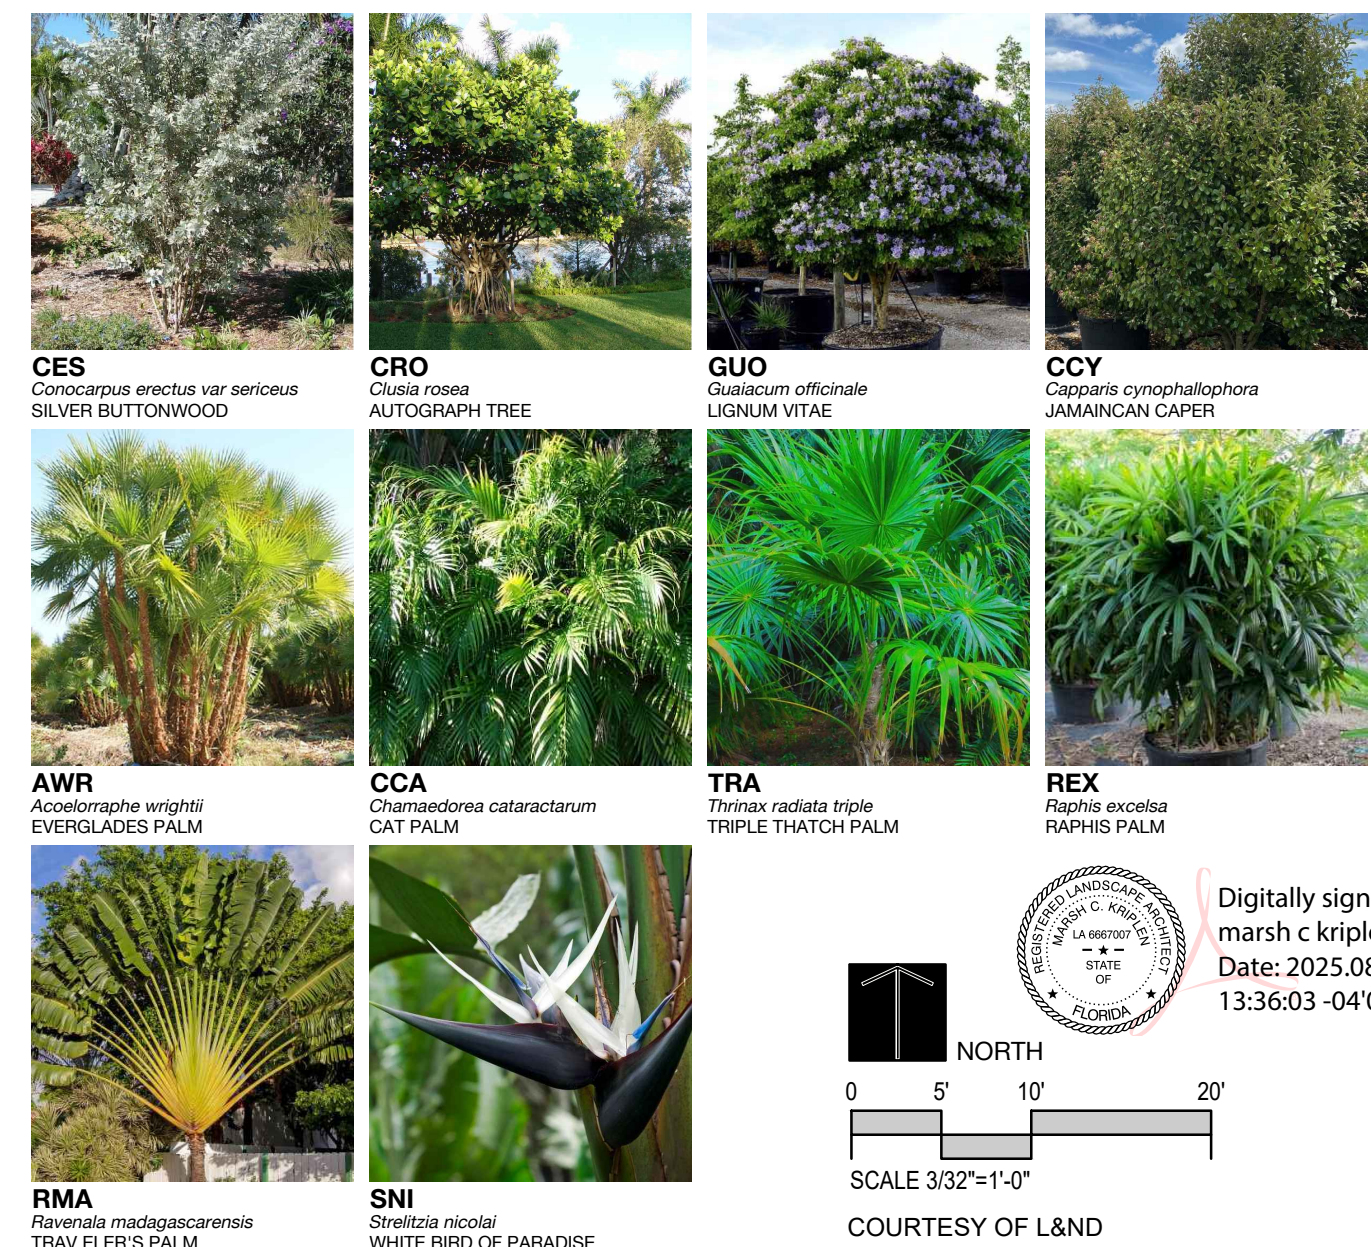

Planting Schedule

ABR	QTTY	BOTANICAL NAME	COMMON NAME	SPECIFICATIONS
TREES				
CES	4	CONOCARPUS ERECTUS VAR SERICEUS	SILVER BUTTONWOOD	30 GAL
CRO	3	CLUSIA ROSEA	AUTOGRAPH TREE	45 GAL
GUO	3	GUAIACUM OFFICINALE	LIGNUM VITAE	30 GAL
NATIVE UNDERSTORY TREES				
CCY	2	CAPPARIS CYNOPHALLOPHORA	JAMAICAN CAPPER	25 GAL
PALMS				
AWR	4	ACOELORRAPHE WRIGHTII	EVERGLADES PALM	FG 15' OH
CCA	12	CHAMAEDOREA CATARACTARUM	CAT PALM	15 GAL
TRA1	4	THRINAX RADIATA TRIPLE	TRIPLE THATCH PALM	FG 2' CT
TRA2	4	THRINAX RADIATA TRIPLE	TRIPLE THATCH PALM	FG 4' CT
TRA3	4	THRINAX RADIATA TRIPLE	TRIPLE THATCH PALM	FG 6' CT
REX	6	RAPHIS EXCELSA	RAPHIS PALM	--
RMA	4	RAVENALA MADAGASCARENSIS	TRAVELER'S PALM	--
ACCENTS				
SNI	15	STRELITZIA NICOLAI	WHITE BIRD OF PARADISE	--

Plants Images

Digitally signed by
marsh c kriplen
Date: 2025.08.24
13:36:03 -04'00'