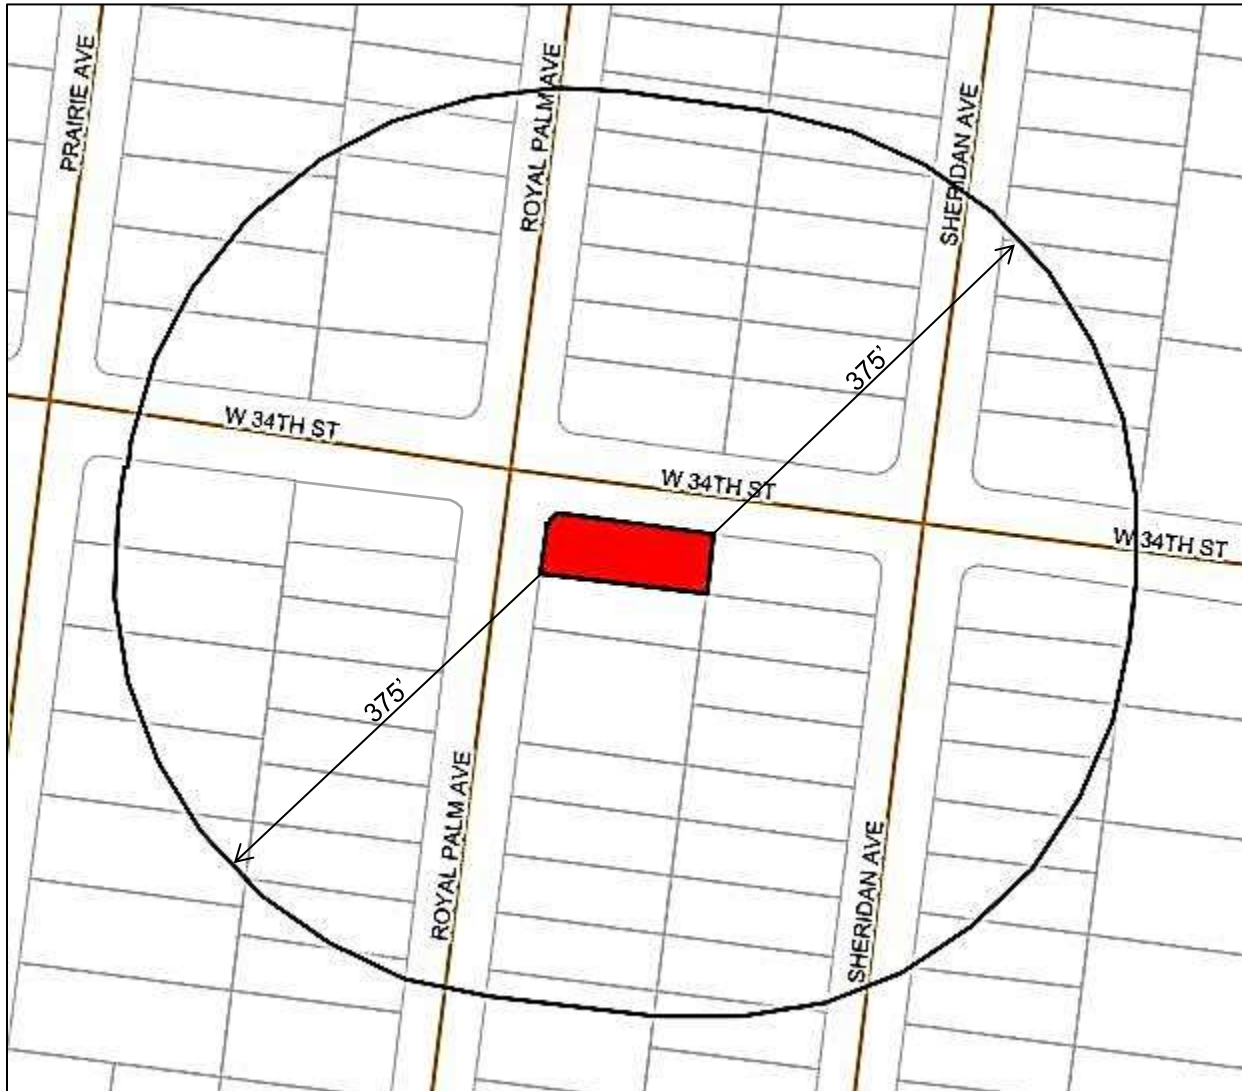

This is to certify that the attached ownership list, map and mailing labels are a complete and accurate representation of the real estate property and property owners within 375 feet radius of the external boundaries of the subject property listed above, including the subject property. This reflects the most current records on file in the Miami-Dade County Property Appraisers' Office.

375' RADIUS MAP (N.T.S.)

SUBJECT: 3193 Royal Palm Avenue, Miami Beach, FL 33140

FOLIO NUMBER: 02-3227-001-0590

3128 LLC
10205 S DIXIE HWY 202
PINECREST, FL 33156

3190 PINETREE LLC
10800 BISCAYNE BLVD STE 600
MIAMI, FL 33161