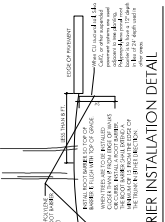

SHRUB INSTALLATION DETAIL
N.E.S.