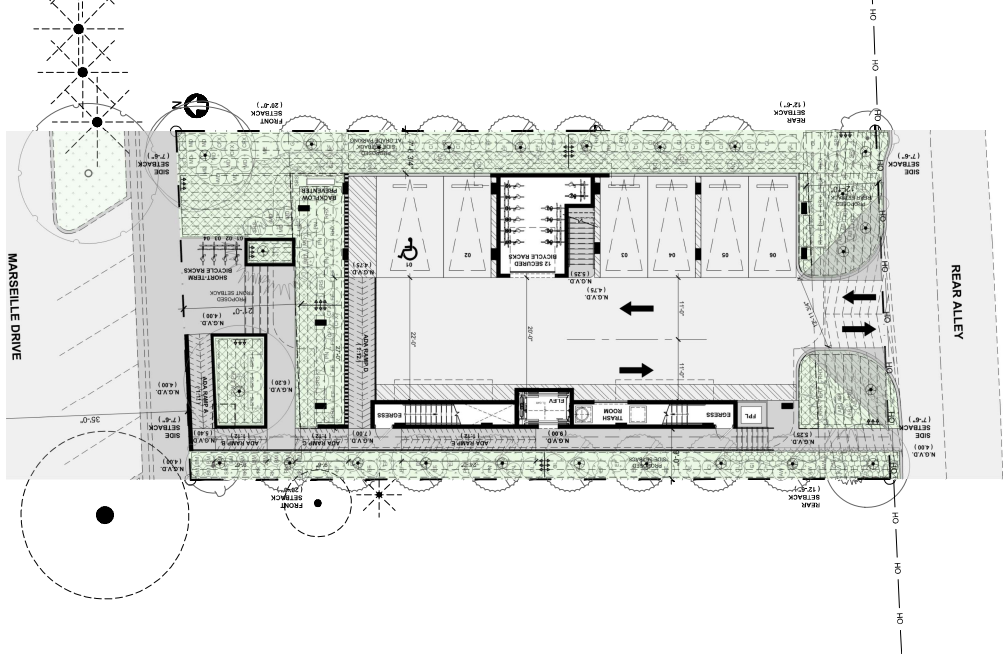

DATE	ISSUED FOR: HR24-0629
TITLE	IRRIGATION LAYOUT PLAN
SCALE	AS SHOWN
DATE	03.09.2025
SCALE	AS SHOWN
DATE	03.09.2025
SCALE	AS SHOWN

NOTE: IRRIGATION PIPING IS DRAWN SCHEMATICALLY. LOCATE PIPING IN INTERSTITIAL SPACE. RUN PIPING THROUGH SLEEVES INTO PLANTERS AS REQUIRED. KEEP PIPING IN PLANTERS AGAINST PLANTER WALLS AND/OR FLOORS. LOCATION OF ALL SLEEVES SHALL BE VERIFIED BY THE MEP.

ITEM	DESCRIPTION	QTY.
1	as required	as required
2	as required	as required
3	as required	as required
4	as required	as required
5	as required	as required
6	as required	as required
7	as required	as required
8	as required	as required
9	as required	as required
10	as required	as required
11	as required	as required
12	as required	as required
13	as required	as required
14	as required	as required
15	as required	as required
16	as required	as required
17	as required	as required
18	as required	as required
19	as required	as required
20	as required	as required
21	as required	as required
22	as required	as required
23	as required	as required
24	as required	as required
25	as required	as required
26	as required	as required
27	as required	as required
28	as required	as required
29	as required	as required
30	as required	as required
31	as required	as required
32	as required	as required
33	as required	as required
34	as required	as required
35	as required	as required
36	as required	as required
37	as required	as required
38	as required	as required
39	as required	as required
40	as required	as required
41	as required	as required
42	as required	as required
43	as required	as required
44	as required	as required
45	as required	as required
46	as required	as required
47	as required	as required
48	as required	as required
49	as required	as required
50	as required	as required
51	as required	as required
52	as required	as required
53	as required	as required
54	as required	as required
55	as required	as required
56	as required	as required
57	as required	as required
58	as required	as required
59	as required	as required
60	as required	as required
61	as required	as required
62	as required	as required
63	as required	as required
64	as required	as required
65	as required	as required
66	as required	as required
67	as required	as required
68	as required	as required
69	as required	as required
70	as required	as required
71	as required	as required
72	as required	as required
73	as required	as required
74	as required	as required
75	as required	as required
76	as required	as required
77	as required	as required
78	as required	as required
79	as required	as required
80	as required	as required
81	as required	as required
82	as required	as required
83	as required	as required
84	as required	as required
85	as required	as required
86	as required	as required
87	as required	as required
88	as required	as required
89	as required	as required
90	as required	as required
91	as required	as required
92	as required	as required
93	as required	as required
94	as required	as required
95	as required	as required
96	as required	as required
97	as required	as required
98	as required	as required
99	as required	as required
100	as required	as required

IRRIGATION MATERIALS LIST