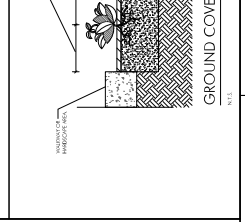

PLANT BED EDGING DETAIL
N.E.S.