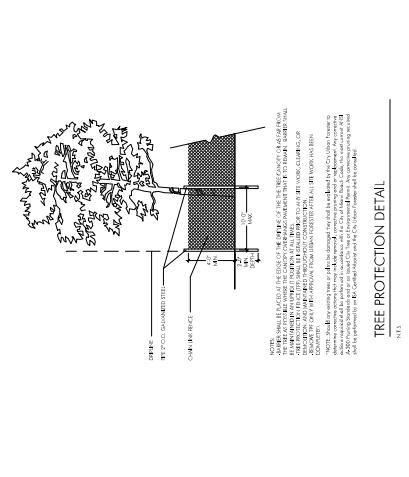

EXISTING TREE DISPOSITION PLAN (1.01)
 SCALE: 1" = 20'-0"

EXISTING TREE DISPOSITION LIST

REF.	SYMBOL	COMMON NAME	DBH (IN)	SIZE	RECOMMENDATION	MITIGATION MEASURES
1	(Symbol)	FLORIDA PALM	12	12"	REMOVE	None
2	(Symbol)	FLORIDA PALM	12	12"	REMOVE	None
3	(Symbol)	FLORIDA PALM	12	12"	REMOVE	None
4	(Symbol)	FLORIDA PALM	12	12"	REMOVE	None
5	(Symbol)	FLORIDA PALM	12	12"	REMOVE	None
6	(Symbol)	FLORIDA PALM	12	12"	REMOVE	None
7	(Symbol)	FLORIDA PALM	12	12"	REMOVE	None
8	(Symbol)	FLORIDA PALM	12	12"	REMOVE	None
9	(Symbol)	FLORIDA PALM	12	12"	REMOVE	None
10	(Symbol)	FLORIDA PALM	12	12"	REMOVE	None
TOTAL (FLORIDA PALM) RECOMMENDED					10	

PLANT BED EDGING DETAIL
 N.E.S.

GROUND COVER PLANTING DETAIL
 N.E.S.

BATTEN DETAIL B
 N.E.S.

MULTI-TRUNKED TREE/PALM BRACING DETAIL
 N.E.S.

SHRUB SPACING DIAGRAM
 N.E.S.

SHRUB INSTALLATION DETAIL
 N.E.S.

PLANTING & BRACING DETAIL FOR LEANING/CROOKED PALMS
 N.E.S.