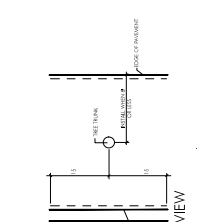

SHRUB SPACING DIAGRAM
N.E.S.

PLAN VIEW