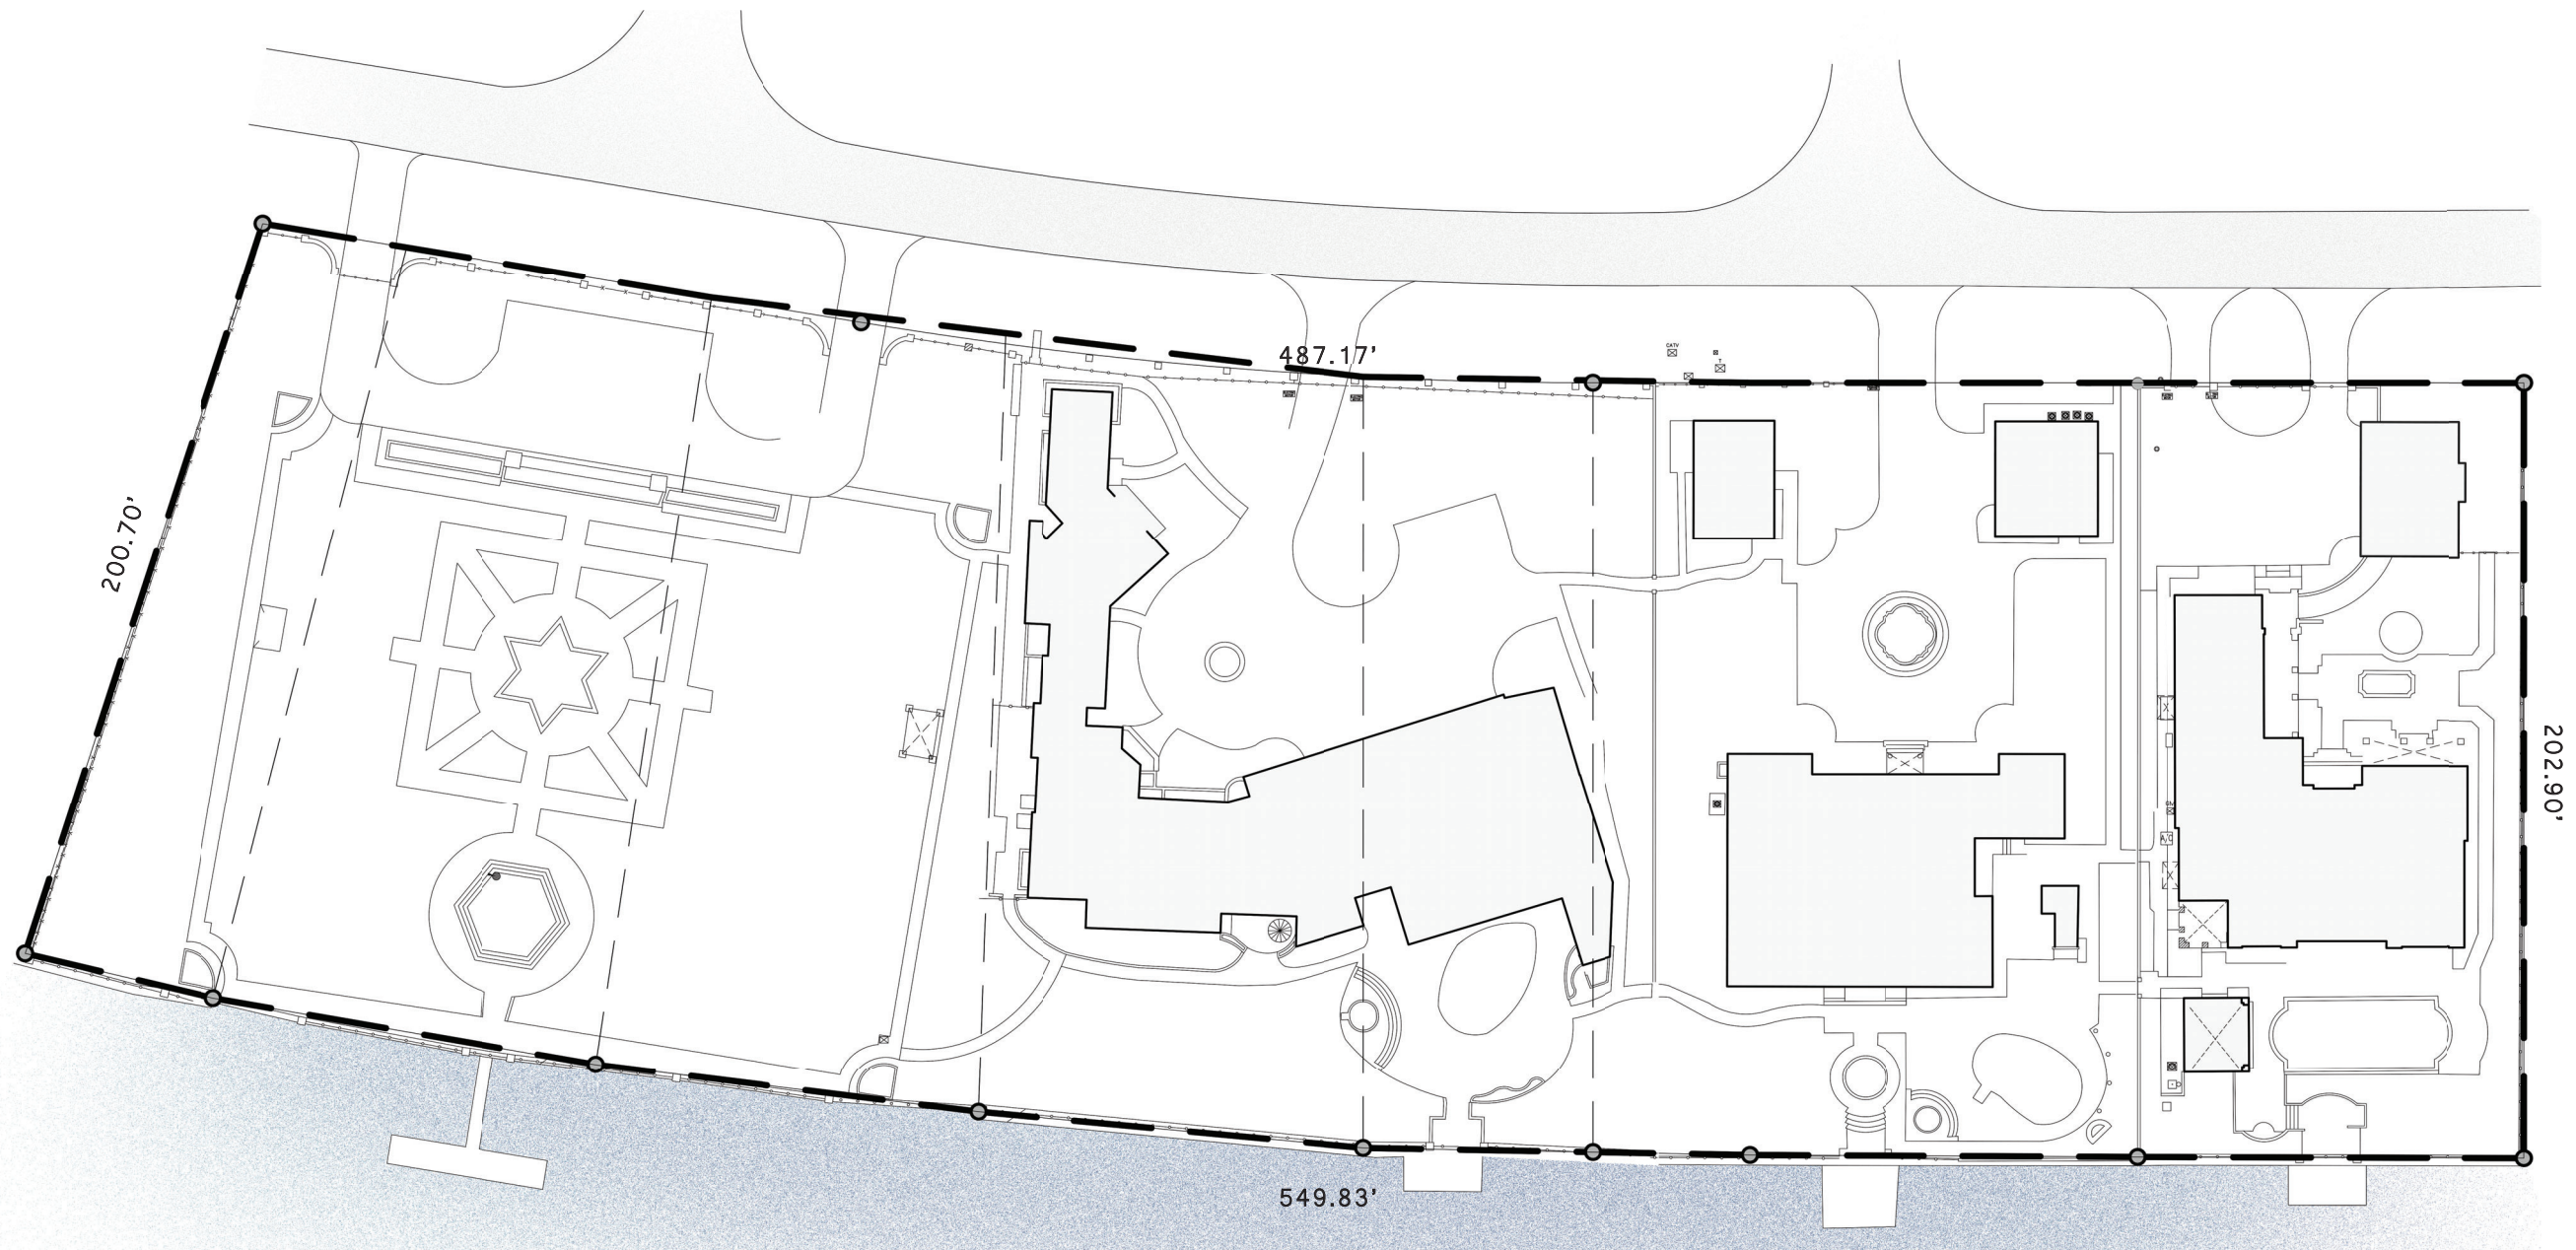

LOT 8 - SPLIT & MAXIMUM CAPACITY STUDY

16 LA GORCE CIRCLE, MIAMI BEACH, 33141

PLANNING DEPARTMENT FINAL SUBMITTAL PB24-0669

INTRODUCTION

A-01 ZONING MAP

A-02 EXISTING SITE PLAN

A-03 AERIAL VIEW

A-04 AERIAL CONTEXT PHOTOS

A-05 SITE PHOTOS WITH REFERENCE

A-06 CONTEXT SITE PHOTOS

A-07 CONTEXT SITE PHOTOS

A-08 CONTEXT SITE PHOTOS

A-09 CONTEXT SITE PHOTOS

PROPOSAL SPLIT LOTS:

A-10 PROPOSED LOT

A-11 ZONING DATA SHEET

A-12 LOT 8 - MAX LOT CAPACITY

A-13 UNIT SIZE CALCULATIONS

A-14 LOT COVERAGE CALCULATIONS

A-15 STREET ELEVATIONS

A-16 MASSING STUDY

A-17 LOT 8 MASSING MODEL

A-18 LOT 8 MASSING MODEL

OWNER'S NAME: M LEE PEARCE LIVING TRUST
 ARCHITECT: DN'A DESIGN & ARCHITECTURE
 PROJECT ADDRESS: 16 LA GORCE CIRCLE, MIAMI BEACH, FL 33141

DRAWING TITLE:
 ZONING MAP

DRAWING NUMBER:
 A-01

EXISTING LOT = 124,852.68 SQFT

OWNER'S NAME: M LEE PEARCE LIVING TRUST
ARCHITECT: DN'A DESIGN & ARCHITECTURE
PROJECT ADDRESS: 18 LA GORCE CIRCLE, MIAMI BEACH, FL 33141