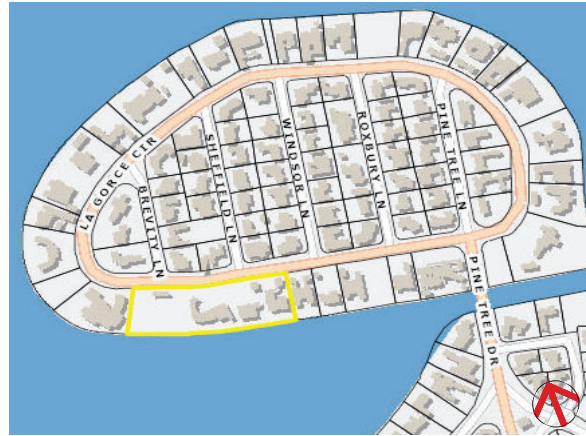

LOT 8 - SPLIT & MAXIMUM CAPACITY STUDY

16 LA GORCE CIRCLE, MIAMI BEACH, 33141

PLANNING DEPARTMENT FINAL SUBMITTAL PB24-0669

INTRODUCTION

A-01 ZONING MAP

A-02 EXISTING SITE PLAN

A-03 AERIAL VIEW

A-04 AERIAL CONTEXT PHOTOS

A-05 SITE PHOTOS WITH REFERENCE

A-06 CONTEXT SITE PHOTOS

A-07 CONTEXT SITE PHOTOS

A-08 CONTEXT SITE PHOTOS

A-09 CONTEXT SITE PHOTOS

PROPOSAL SPLIT LOTS:

A-10 PROPOSED LOT

A-11 ZONING DATA SHEET

DRAWING TITLE:
 ZONING MAP

DRAWING NUMBER:
 A-01

EXISTING LOT = 124,852.68 SQFT

OWNER'S NAME: M LEE PEARCE LIVING TRUST
ARCHITECT: DN'A DESIGN & ARCHITECTURE
PROJECT ADDRESS: 18 LA GORCE CIRCLE, MIAMI BEACH, FL 33141

DRAWING TITLE:
EXISTING SITE PLAN

DRAWING NUMBER:
A-02

OWNER'S NAME: M LEE PEARCE LIVING TRUST
ARCHITECT: DN'A DESIGN & ARCHITECTURE
PROJECT ADDRESS: 18 LA GORCE CIRCLE, MIAMI BEACH, FL 33141

DRAWING TITLE:
AERIAL VIEW