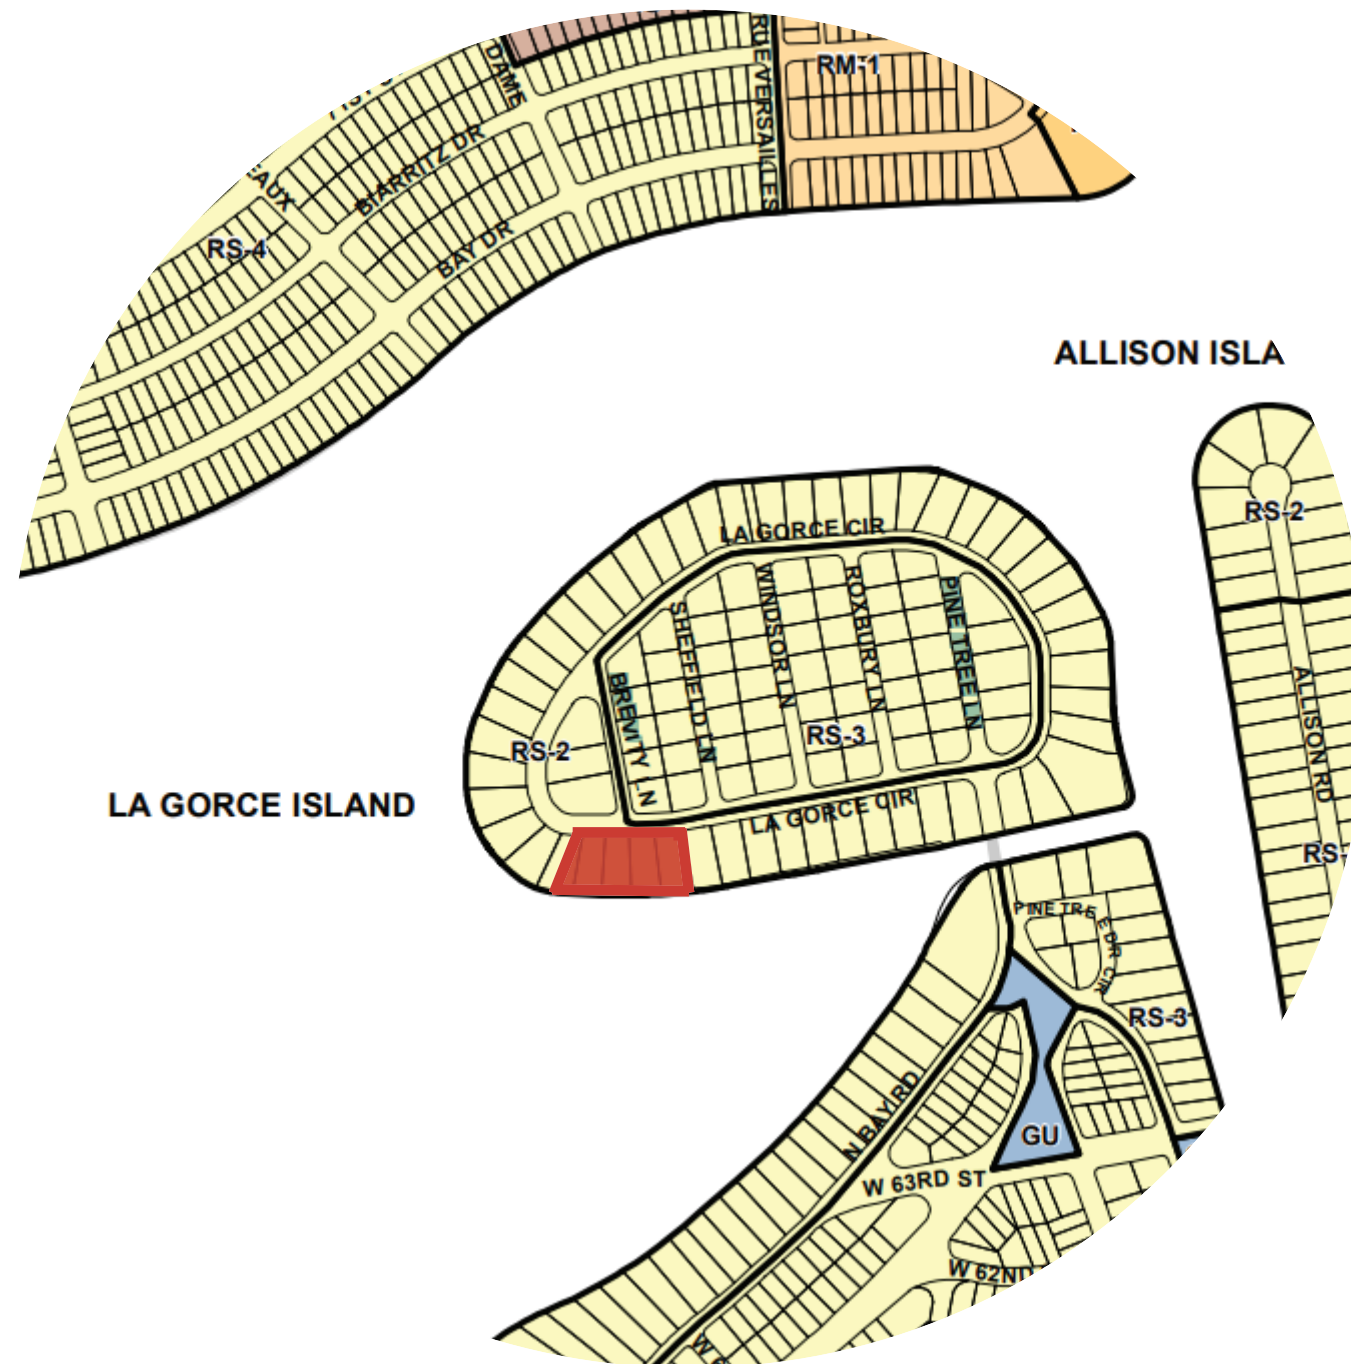

LOT 8 - SPLIT & MAXIMUM CAPACITY STUDY

16 LA GORCE CIRCLE, MIAMI BEACH, 33141

PLANNING DEPARTMENT FINAL SUBMITTAL PB24-0669

INTRODUCTION

A-01 ZONING MAP

A-02 EXISTING SITE PLAN

A-03 AERIAL VIEW

A-04 AERIAL CONTEXT PHOTOS

A-05 SITE PHOTOS WITH REFERENCE

A-06 CONTEXT SITE PHOTOS

A-07 CONTEXT SITE PHOTOS

A-08 CONTEXT SITE PHOTOS

A-09 CONTEXT SITE PHOTOS

PROPOSAL SPLIT LOTS:

A-10 PROPOSED LOT

A-11 ZONING DATA SHEET

A-12 LOT 8 - MAX LOT CAPACITY

A-13 UNIT SIZE CALCULATIONS

A-14 LOT COVERAGE CALCULATIONS

A-15 STREET ELEVATIONS

A-16 MASSING STUDY

A-17 LOT 8 MASSING MODEL

A-18 LOT 8 MASSING MODEL

OWNER'S NAME: M LEE PEARCE LIVING TRUST
 ARCHITECT: DN'A DESIGN & ARCHITECTURE
 PROJECT ADDRESS: 16 LA GORCE CIRCLE, MIAMI BEACH, FL 33141

DRAWING TITLE:
 ZONING MAP

DRAWING NUMBER:
 A-01

EXISTING LOT = 124,852.68 SQFT

OWNER'S NAME: M LEE PEARCE LIVING TRUST
ARCHITECT: DN'A DESIGN & ARCHITECTURE
PROJECT ADDRESS: 18 LA GORCE CIRCLE, MIAMI BEACH, FL 33141