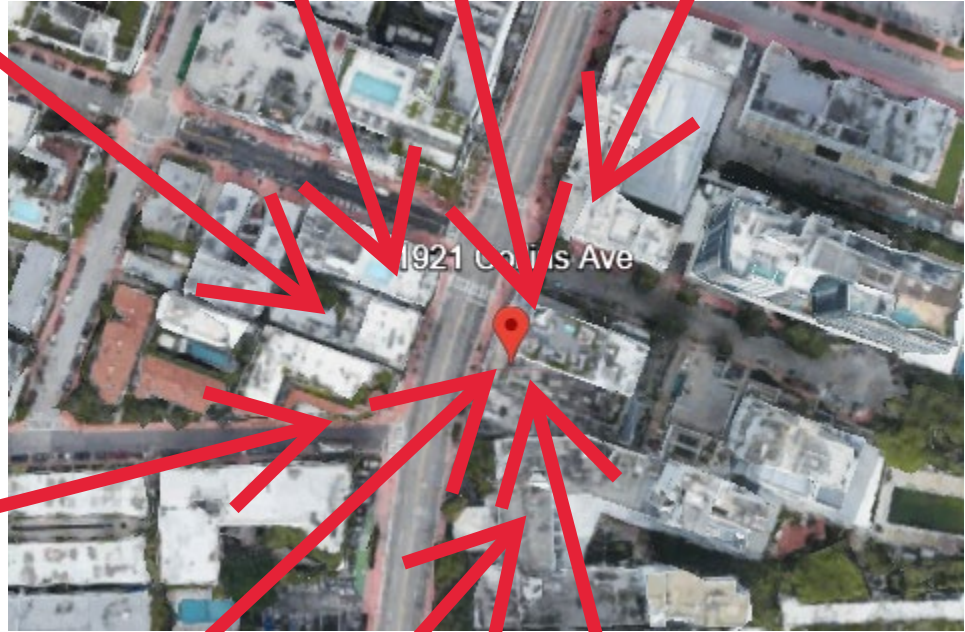

# MYNT SOLUNA LLC Surrounding Properties

HOTEL GREYSTONE  
1920 Collins Avenue

KITH  
1931 Collins Avenue

SETAI  
2001 Collins Avenue

BAOLI  
1906 Collins Avenue

LENNOX  
1900 Collins Avenue

SHORECLUB  
1901 Collins Avenue

MYN-TU  
1905 Collins Avenue

and

SULTAN  
1903 Collins Avenue

SUBJECT SITE