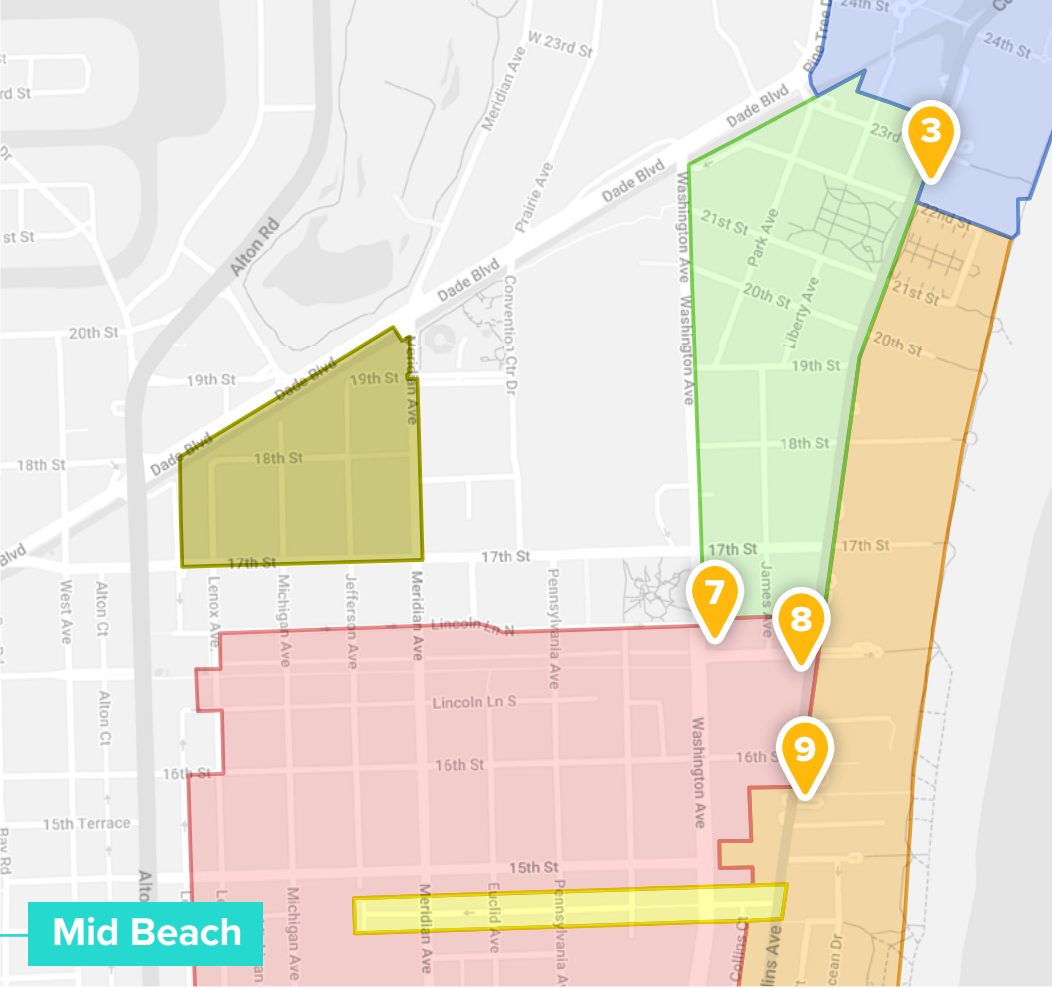

PROPOSED IKE KIOSK LOCATIONS

Please see below for the 8 kiosks that are proposed within Historic District boundaries.

- MORRIS LAPIDUS/MID 20TH CENTURY HISTORIC DISTRICT
- COLLINS WATERFRONT HISTORIC DISTRICT
- MUSEUM HISTORIC DISTRICT
- PALM VIEW HISTORIC DISTRICT
- OCEAN DRIVE/COLLINS AVENUE HISTORIC DISTRICT
- FLAMINGO PARK HISTORIC DISTRICT
- ESPANOLA WAY HISTORIC DISTRICT
- OCEAN BEACH HISTORIC DISTRICT

Exhibit "A"
List of Sites - HPB23-0590

No.	Location	Intersection Placement	Application
3	Collins Avenue & 23rd Street	East side of Collins	HPB
7	Lincoln Road & Washington Avenue	South side of Lincoln	HPB
8	Collins Avenue & Lincoln Road	West side of Collins	HPB
9	Collins Avenue & 16th Street	East side of Collins	HPB
11	Ocean Drive & 10th St	East side of Ocean	HPB
12	Washington Ave & 10th St	West side of Washington	HPB
13	5th St & Ocean Drive	North side of 5th	HPB
16	Washington Avenue & 6th Street	West side of Washington	HPB

Location nos. 5 & 6 are subject to review and approval of the Design Review Board.