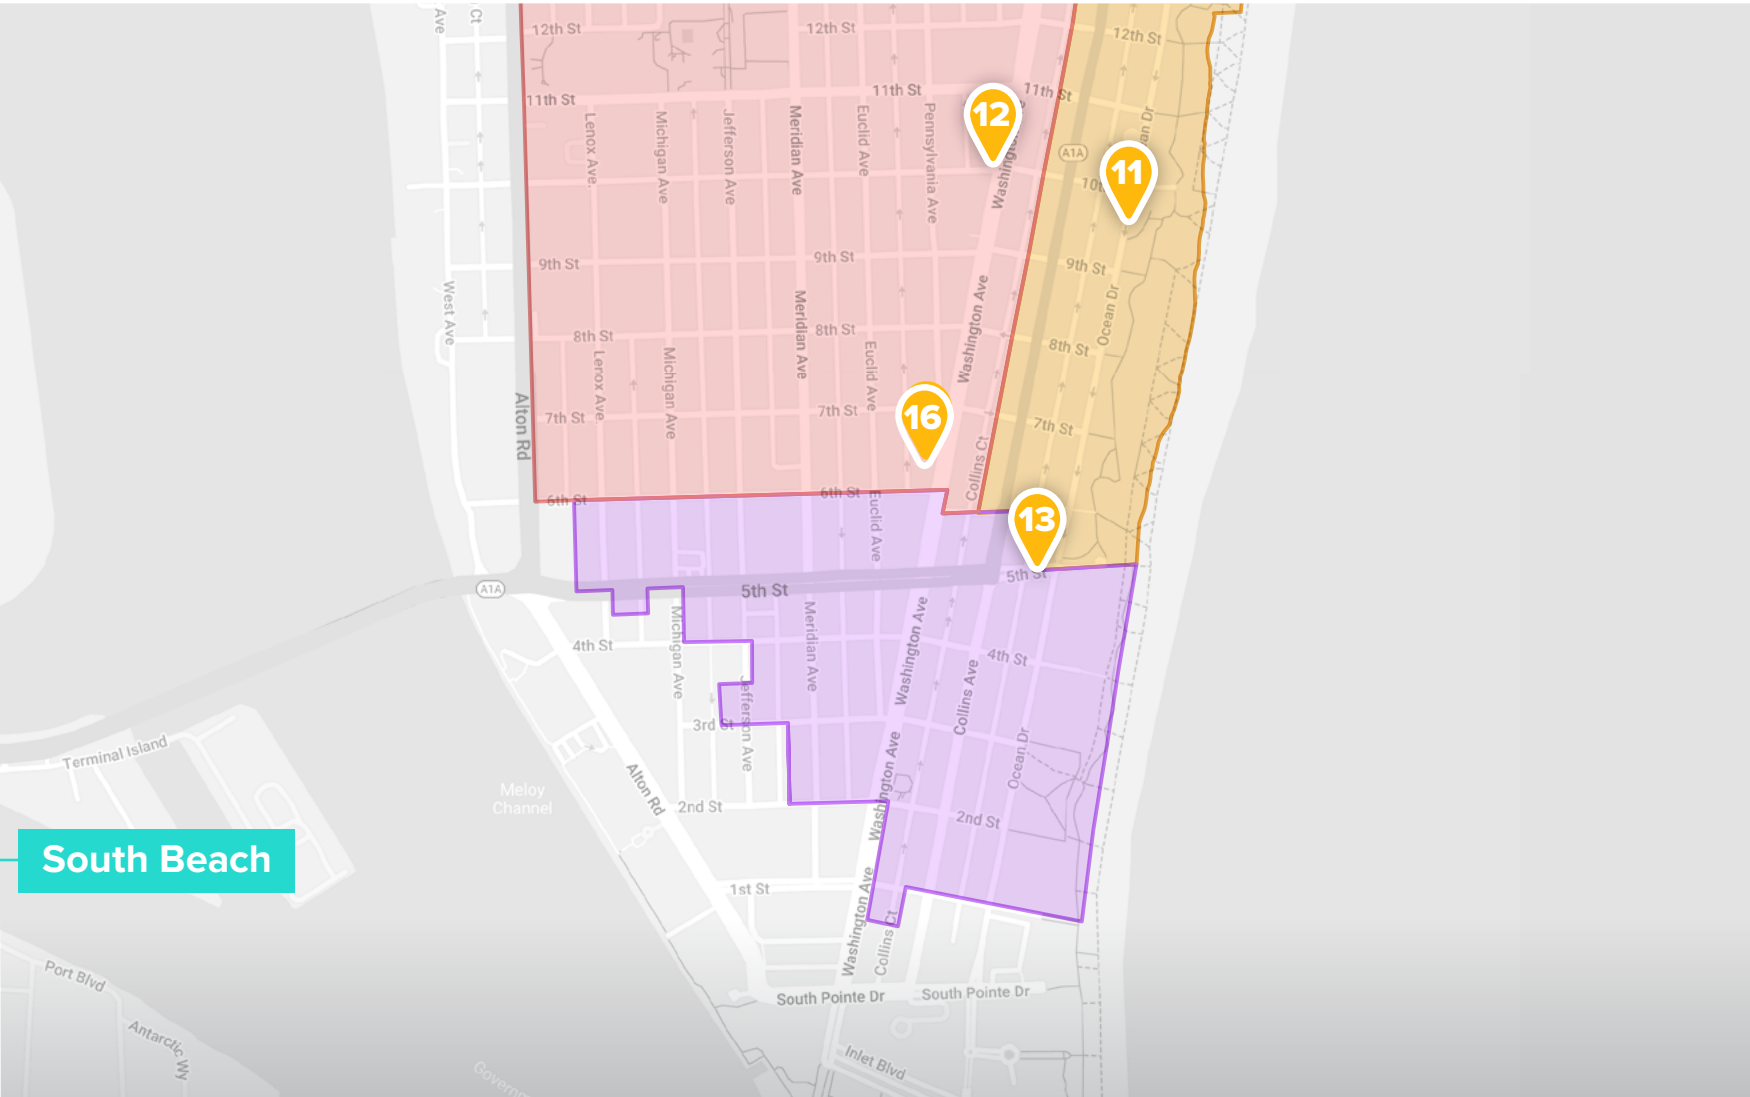

PROPOSED IKE KIOSK LOCATIONS

Please see below for the 8 kiosks that are proposed within Historic District boundaries.

- MORRIS LAPIDUS/MID 20TH CENTURY HISTORIC DISTRICT
- COLLINS WATERFRONT HISTORIC DISTRICT
- MUSEUM HISTORIC DISTRICT
- PALM VIEW HISTORIC DISTRICT
- OCEAN DRIVE/COLLINS AVENUE HISTORIC DISTRICT
- FLAMINGO PARK HISTORIC DISTRICT
- ESPANOLA WAY HISTORIC DISTRICT
- OCEAN BEACH HISTORIC DISTRICT

Exhibit "A"
List of Sites - HPB23-0590

No.	Location	Intersection Placement	Application
3	Collins Avenue & 23rd Street	East side of Collins	HPB
7	Lincoln Road & Washington Avenue	South side of Lincoln	HPB
8	Collins Avenue & Lincoln Road	West side of Collins	HPB
9	Collins Avenue & 16th Street	East side of Collins	HPB
11	Ocean Drive & 10th St	East side of Ocean	HPB
12	Washington Ave & 10th St	West side of Washington	HPB
13	5th St & Ocean Drive	North side of 5th	HPB
16	Washington Avenue & 6th Street	West side of Washington	HPB

Location nos. 5 & 6 are subject to review and approval of the Design Review Board.