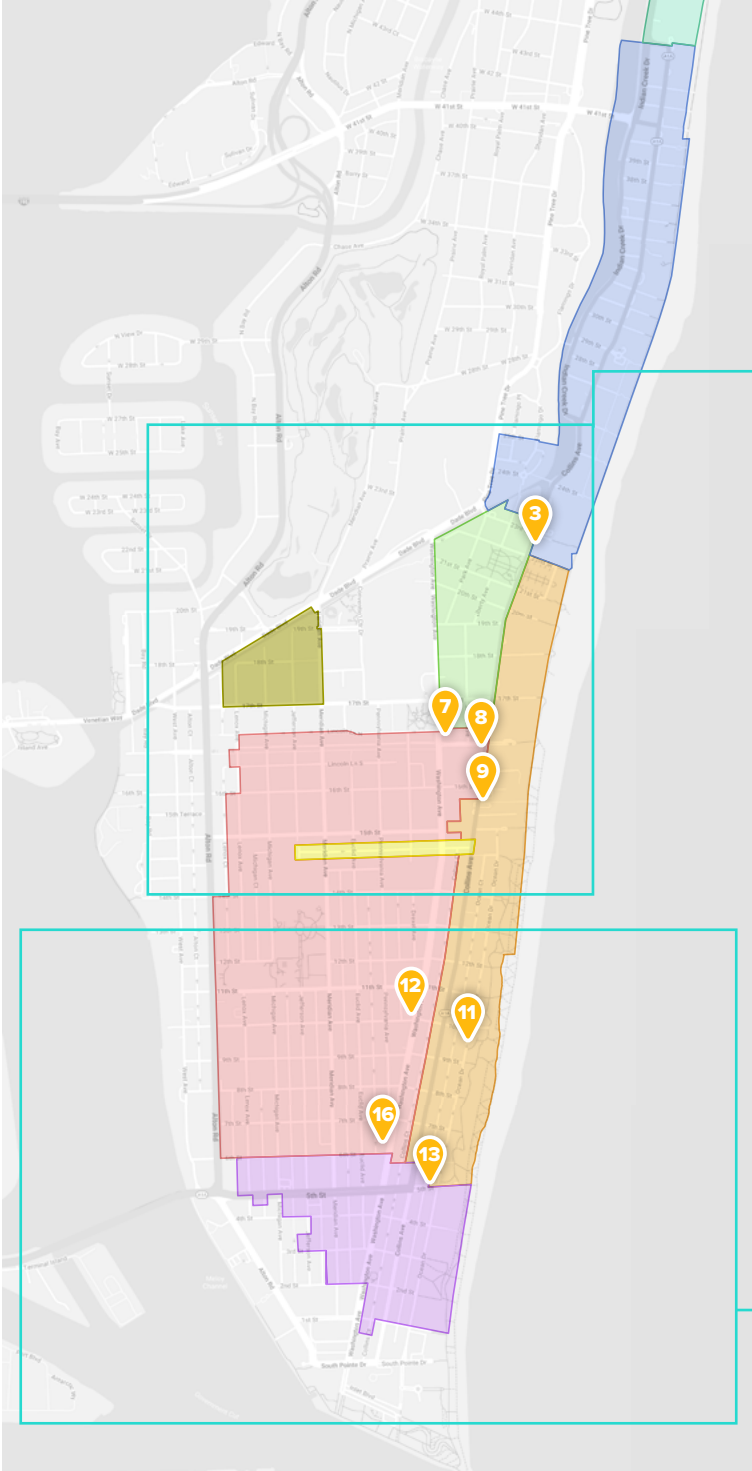

PROPOSED IKE KIOSK LOCATIONS

Please see below for the 8 kiosks that are proposed within Historic District boundaries.

- MORRIS LAPIDUS/MID 20TH CENTURY HISTORIC DISTRICT
- COLLINS WATERFRONT HISTORIC DISTRICT
- MUSEUM HISTORIC DISTRICT
- PALM VIEW HISTORIC DISTRICT
- OCEAN DRIVE/COLLINS AVENUE HISTORIC DISTRICT
- FLAMINGO PARK HISTORIC DISTRICT
- ESPANOLA WAY HISTORIC DISTRICT
- OCEAN BEACH HISTORIC DISTRICT

Exhibit "A"
List of Sites - HPB23-0590

No.	Location	Intersection Placement	Application
3	Collins Avenue & 23rd Street	East side of Collins	HPB
7	Lincoln Road & Washington Avenue	South side of Lincoln	HPB
8	Collins Avenue & Lincoln Road	West side of Collins	HPB
9	Collins Avenue & 16th Street	East side of Collins	HPB
11	Ocean Drive & 10th St	East side of Ocean	HPB
12	Washington Ave & 10th St	West side of Washington	HPB
13	5th St & Ocean Drive	North side of 5th	HPB
16	Washington Avenue & 6th Street	West side of Washington	HPB

Location nos. 5 & 6 are subject to review and approval of the Design Review Board.