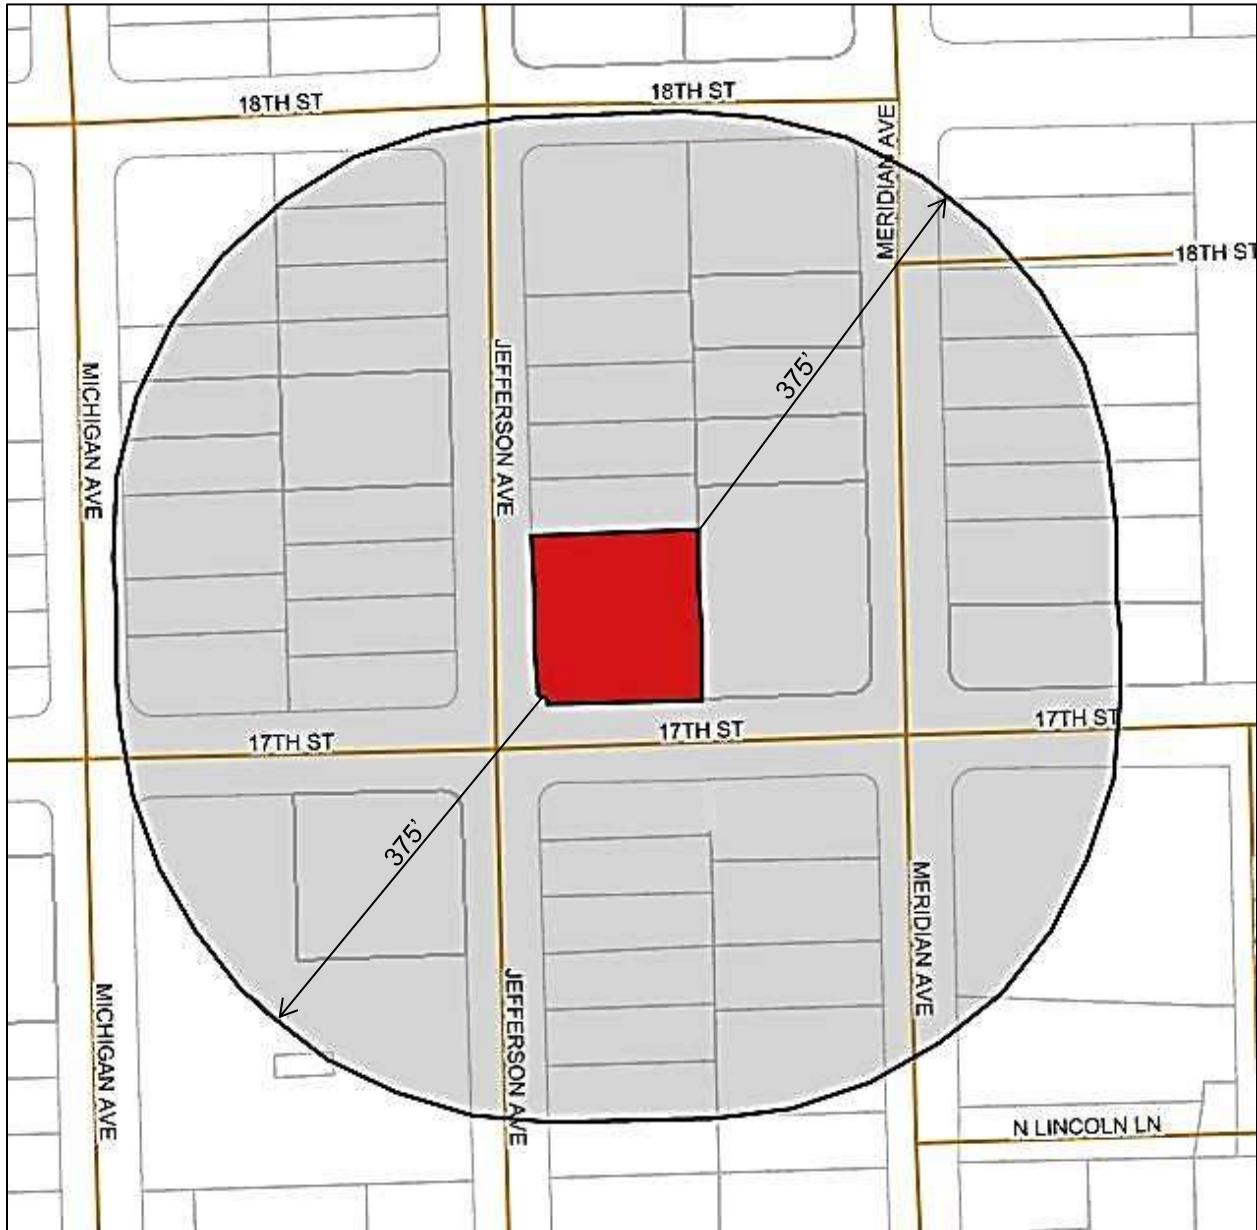

rdr miami | public hearing notification services

certified lists of property owners within a specific radius + radius maps + mailing labels + mailouts + notice of public hearing site posting
rdrmiami.com | diana@rdrmiami.com | 305.498.1614

375' RADIUS MAP (N.T.S.)

SUBJECT: 1709 Jefferson Avenue, Miami Beach, FL 33139

FOLIO NUMBER: 02-3234-007-0400