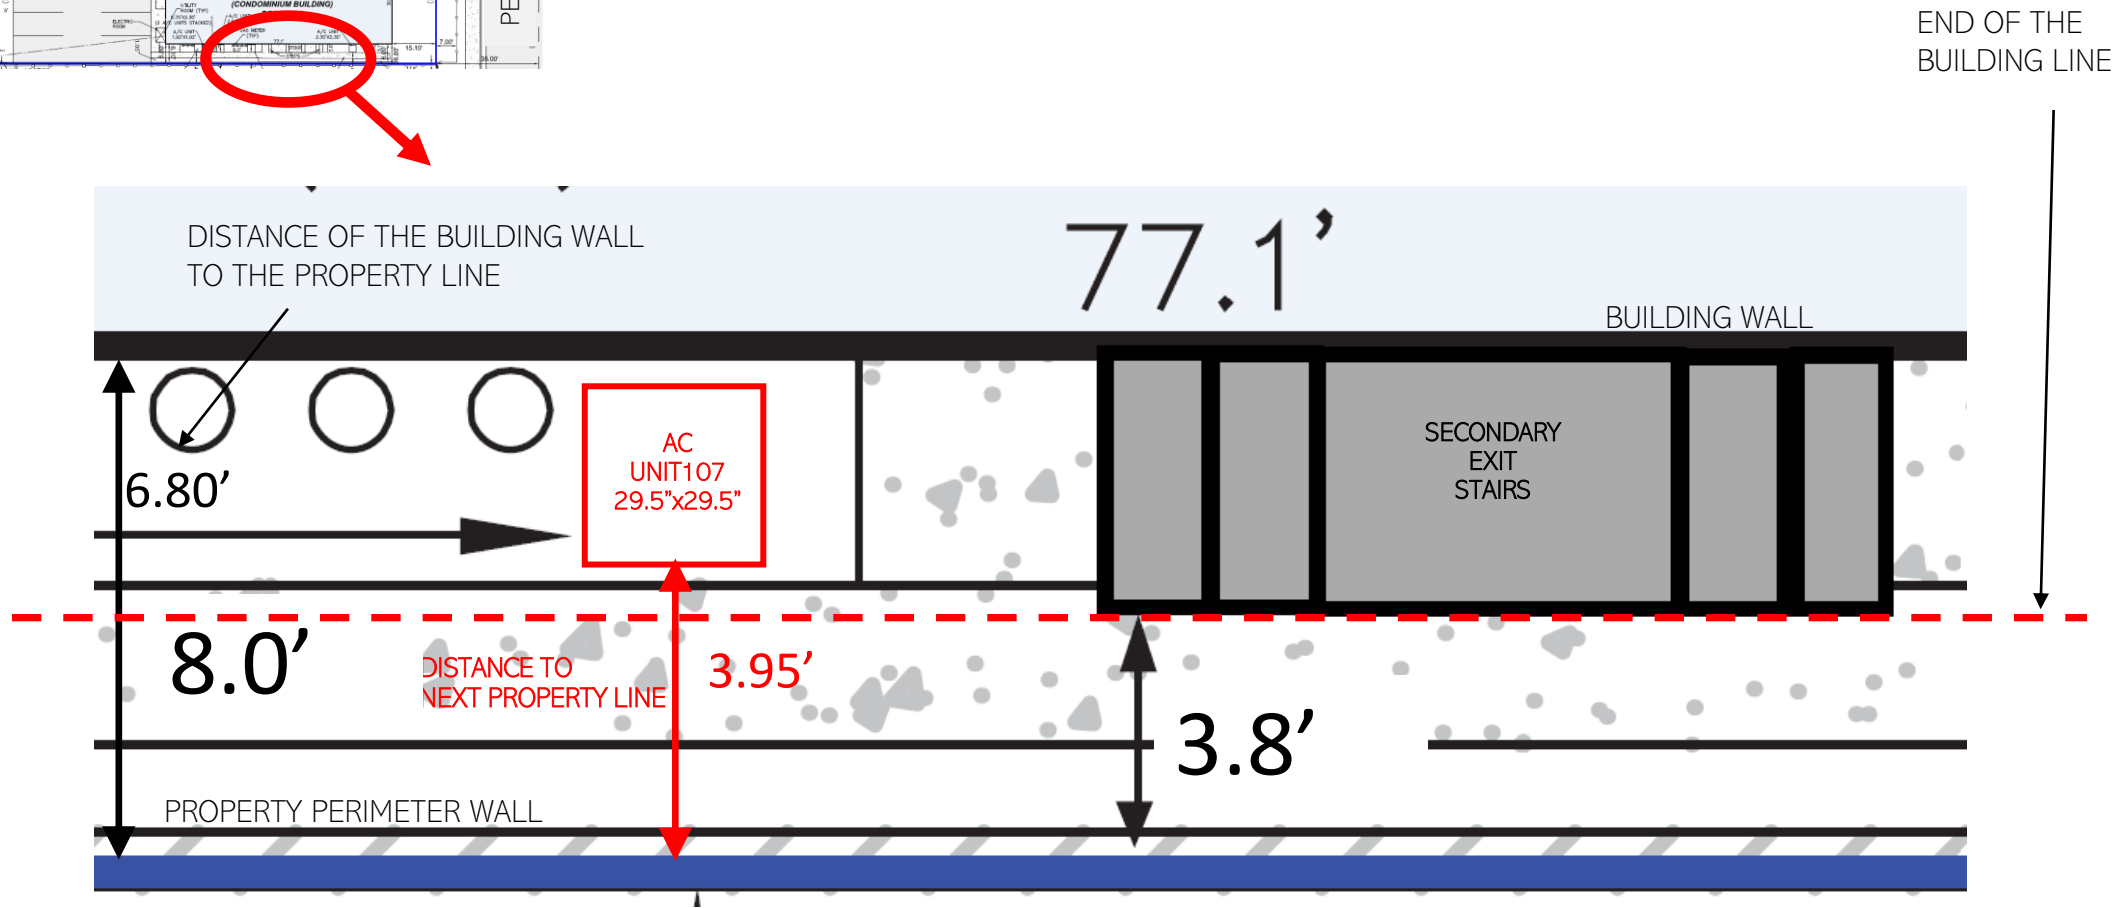

SHEET DESCRIPTION

PICTURE  
 AC COMPRESSOR  
 Units  
 104,105,103,106,107

PAGE 2

REV. 1.0

LES JARDINS  
ASSOCIATION INC  
PROPERTY LOCATED

1620 PENNSYLVANIA AVE.  
MIAMI BEACH, FL. 33139

SHEET DESCRIPTION

ZOOM DETAIL  
EXIT STAIRS