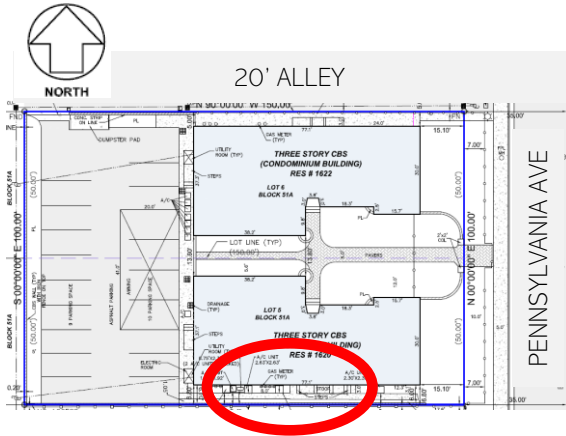

LES JARDINS  
ASSOCIATION INC  
PROPERTY LOCATED  
1620 PENNSYLVANIA AVE.  
MIAMI BEACH, FL. 33139

SHEET DESCRIPTION

ZOOM DETAIL  
AC COMPRESSOR  
PLAN  
Units  
104,105,103,106,107

REV. 1.0

LES JARDINS  
 ASSOCIATION INC  
 PROPERTY LOCATED  
 1620 PENNSYLVANIA AVE.  
 MIAMI BEACH, FL 33139

SHEET DESCRIPTION

PICTURE  
 AC COMPRESSOR  
 Units  
 104,105,103,106,107

PAGE 2

REV. 1.0

LES JARDINS  
ASSOCIATION INC  
PROPERTY LOCATED

1620 PENNSYLVANIA AVE.  
MIAMI BEACH, FL. 33139

SHEET DESCRIPTION

ZOOM DETAIL  
EXIT STAIRS

PAGE 3

REV. 1.0	
LES JARDINS ASSOCIATION INC PROPERTY LOCATED <hr/> 1620 PENNSYLVANIA AVE, MIAMI BEACH, FL 33139	
SHEET DESCRIPTION	
PICTURE	
SECONDARY EXIT STAIRS	
PAGE 4	

REV. 1.0

LES JARDINS  
ASSOCIATION INC  
PROPERTY LOCATED