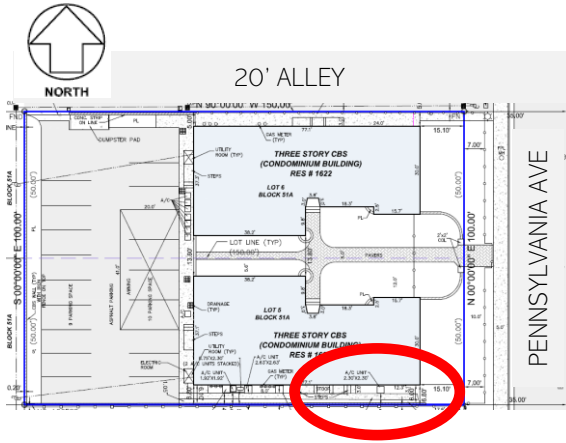

REV. 1.0

LES JARDINS
ASSOCIATION INC
PROPERTY LOCATED
1620 PENNSYLVANIA AVE.
MIAMI BEACH, FL 33139

SHEET DESCRIPTION

PICTURE
AC COMPRESSOR

Units 101

PAGE 6