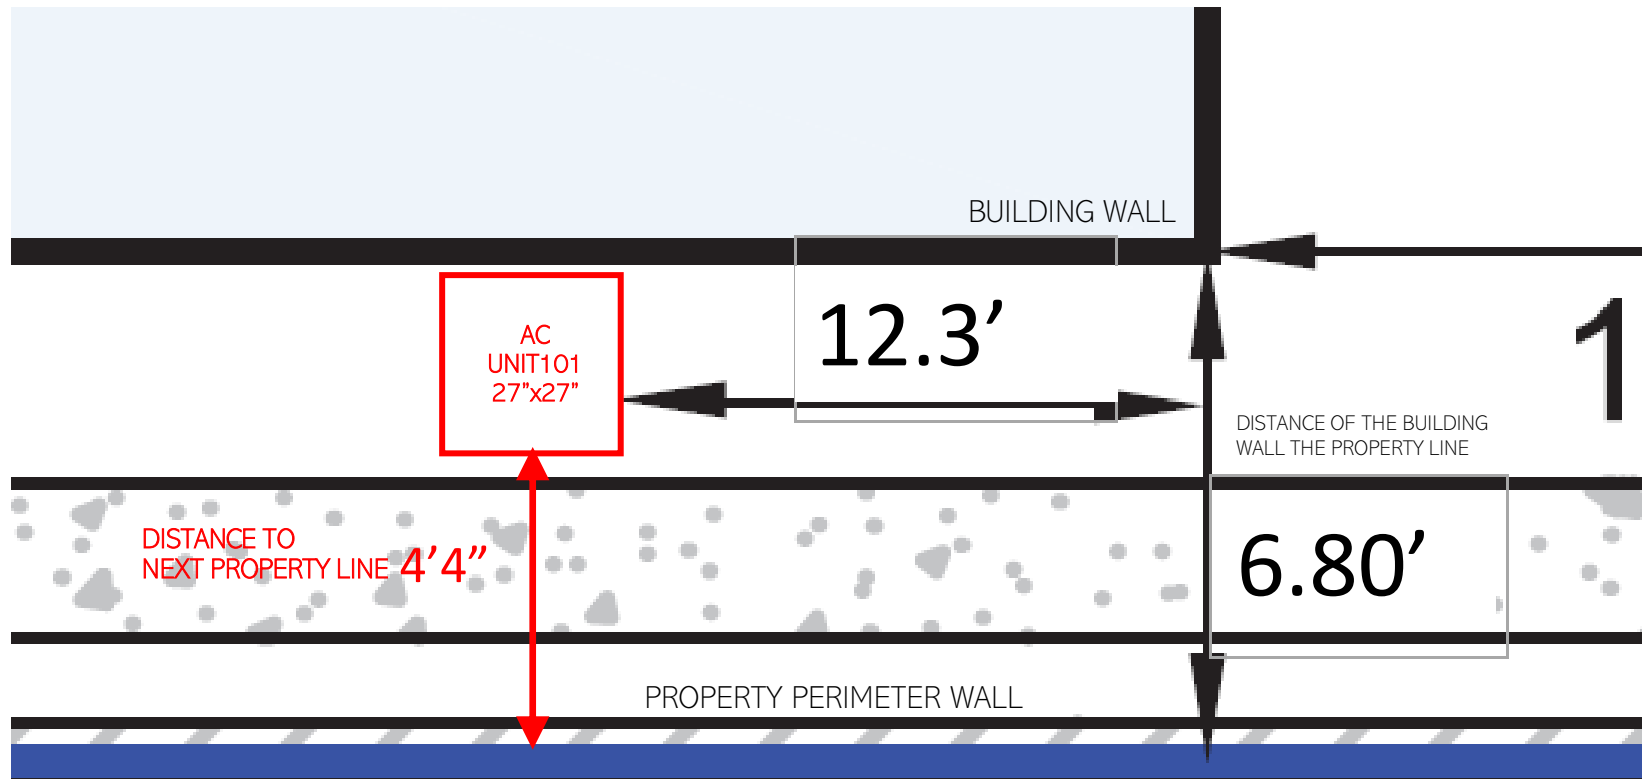

REV. 1.0

LES JARDINS
ASSOCIATION INC
PROPERTY LOCATED

1620 PENNSYLVANIA AVE.
MIAMI BEACH, FL 33139

SHEET DESCRIPTION

ZOOM DETAIL
AC COMPRESSOR
PLAN

Units 101
0

PAGE 5