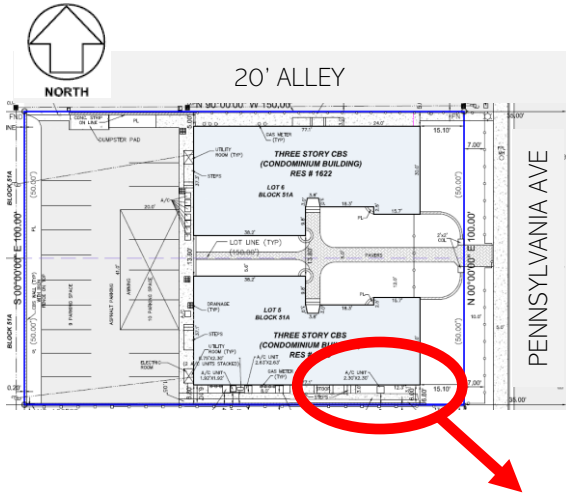

LES JARDINS  
ASSOCIATION INC  
PROPERTY LOCATED  
1620 PENNSYLVANIA AVE.  
MIAMI BEACH, FL. 33139

SHEET DESCRIPTION

ZOOM DETAIL  
AC COMPRESSOR  
PLAN  
Units  
104,105,103,106,107

REV. 1.0

LES JARDINS  
 ASSOCIATION INC  
 PROPERTY LOCATED  
 1620 PENNSYLVANIA AVE.  
 MIAMI BEACH, FL 33139

SHEET DESCRIPTION

PICTURE  
 AC COMPRESSOR  
 Units  
 104,105,103,106,107

PAGE 2

REV. 1.0

LES JARDINS  
ASSOCIATION INC  
PROPERTY LOCATED

1620 PENNSYLVANIA AVE.  
MIAMI BEACH, FL. 33139

SHEET DESCRIPTION

ZOOM DETAIL  
EXIT STAIRS

PAGE 3

REV. 1.0	
LES JARDINS ASSOCIATION INC PROPERTY LOCATED <hr/> 1620 PENNSYLVANIA AVE, MIAMI BEACH, FL 33139	
SHEET DESCRIPTION	
PICTURE	
SECONDARY EXIT STAIRS	
PAGE 4	

REV. 1.0

LES JARDINS  
ASSOCIATION INC  
PROPERTY LOCATED