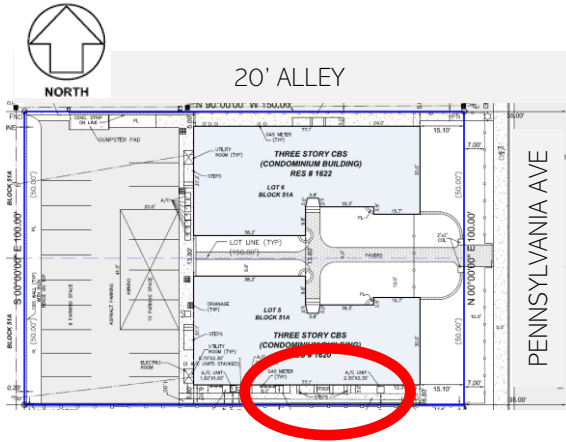

LES JARDINS  
ASSOCIATION INC  
PROPERTY LOCATED  
1620 PENNSYLVANIA AVE.  
MIAMI BEACH, FL. 33139

SHEET DESCRIPTION

ZOOM DETAIL  
AC COMPRESSOR  
PLAN  
Units  
104,105,103,106,107

REV. 1.0

LES JARDINS  
 ASSOCIATION INC  
 PROPERTY LOCATED  
 1620 PENNSYLVANIA AVE.  
 MIAMI BEACH, FL 33139

SHEET DESCRIPTION

PICTURE  
 AC COMPRESSOR  
 Units  
 104,105,103,106,107

PAGE 2

REV. 1.0

LES JARDINS  
ASSOCIATION INC  
PROPERTY LOCATED

1620 PENNSYLVANIA AVE.  
MIAMI BEACH, FL. 33139

SHEET DESCRIPTION

ZOOM DETAIL  
EXIT STAIRS

PAGE 3

REV. 1.0	
LES JARDINS ASSOCIATION INC PROPERTY LOCATED <hr/> 1620 PENNSYLVANIA AVE, MIAMI BEACH, FL 33139	
SHEET DESCRIPTION	
PICTURE	
SECONDARY EXIT STAIRS	
PAGE 4	

REV. 1.0

LES JARDINS  
ASSOCIATION INC  
PROPERTY LOCATED