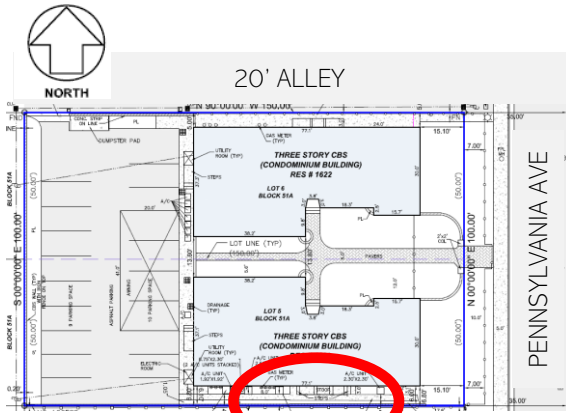

LES JARDINS  
ASSOCIATION INC  
PROPERTY LOCATED  
1620 PENNSYLVANIA AVE.  
MIAMI BEACH, FL. 33139

SHEET DESCRIPTION

ZOOM DETAIL  
AC COMPRESSOR  
PLAN  
Units  
104,105,103,106,107

REV. 1.0

LES JARDINS  
 ASSOCIATION INC  
 PROPERTY LOCATED  
 1620 PENNSYLVANIA AVE.  
 MIAMI BEACH, FL 33139

SHEET DESCRIPTION

PICTURE  
 AC COMPRESSOR  
 Units  
 104,105,103,106,107

PAGE 2

REV. 1.0

LES JARDINS  
ASSOCIATION INC  
PROPERTY LOCATED

1620 PENNSYLVANIA AVE.  
MIAMI BEACH, FL. 33139

SHEET DESCRIPTION

ZOOM DETAIL  
EXIT STAIRS

PAGE 3

REV. 1.0	
LES JARDINS ASSOCIATION INC PROPERTY LOCATED <hr/> 1620 PENNSYLVANIA AVE, MIAMI BEACH, FL 33139	
SHEET DESCRIPTION	
PICTURE	
SECONDARY EXIT STAIRS	
PAGE 4	

REV. 1.0

LES JARDINS  
ASSOCIATION INC  
PROPERTY LOCATED