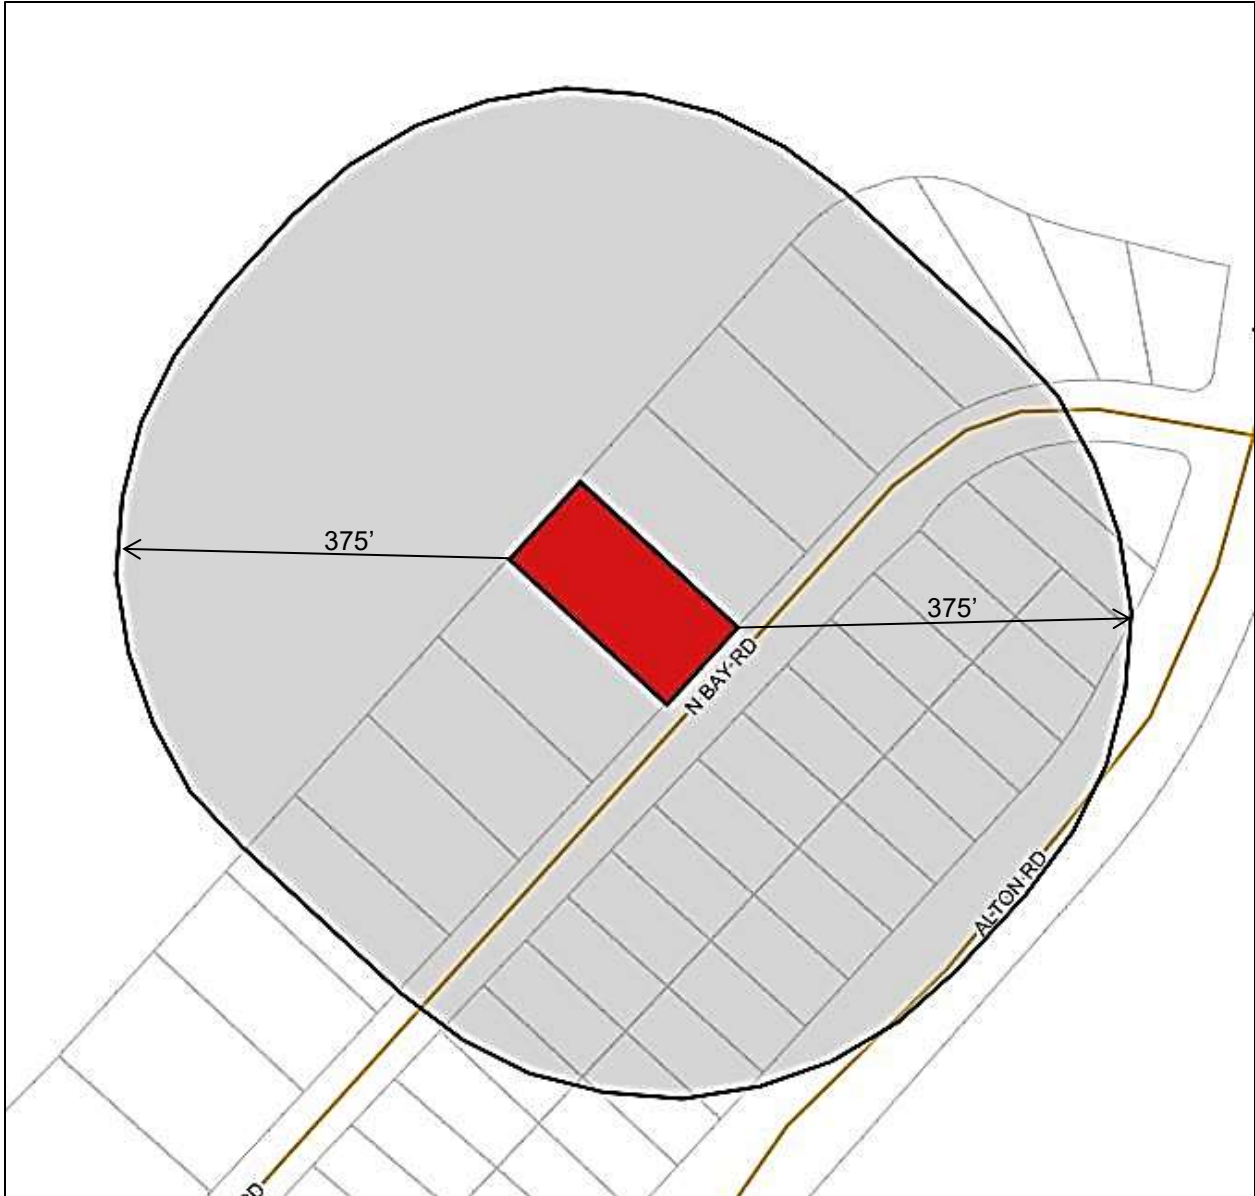

rdr miami | public hearing notification services

certified lists of property owners within a specific radius + radius maps + mailing labels + mailouts + notice of public hearing site posting
rdrmiami.com | diana@rdrmiami.com | 305.498.1614

375' RADIUS MAP (N.T.S.)

SUBJECT: 3100 North Bay Road, Miami Beach, FL 33140

FOLIO NUMBER: 02-3227-008-0520