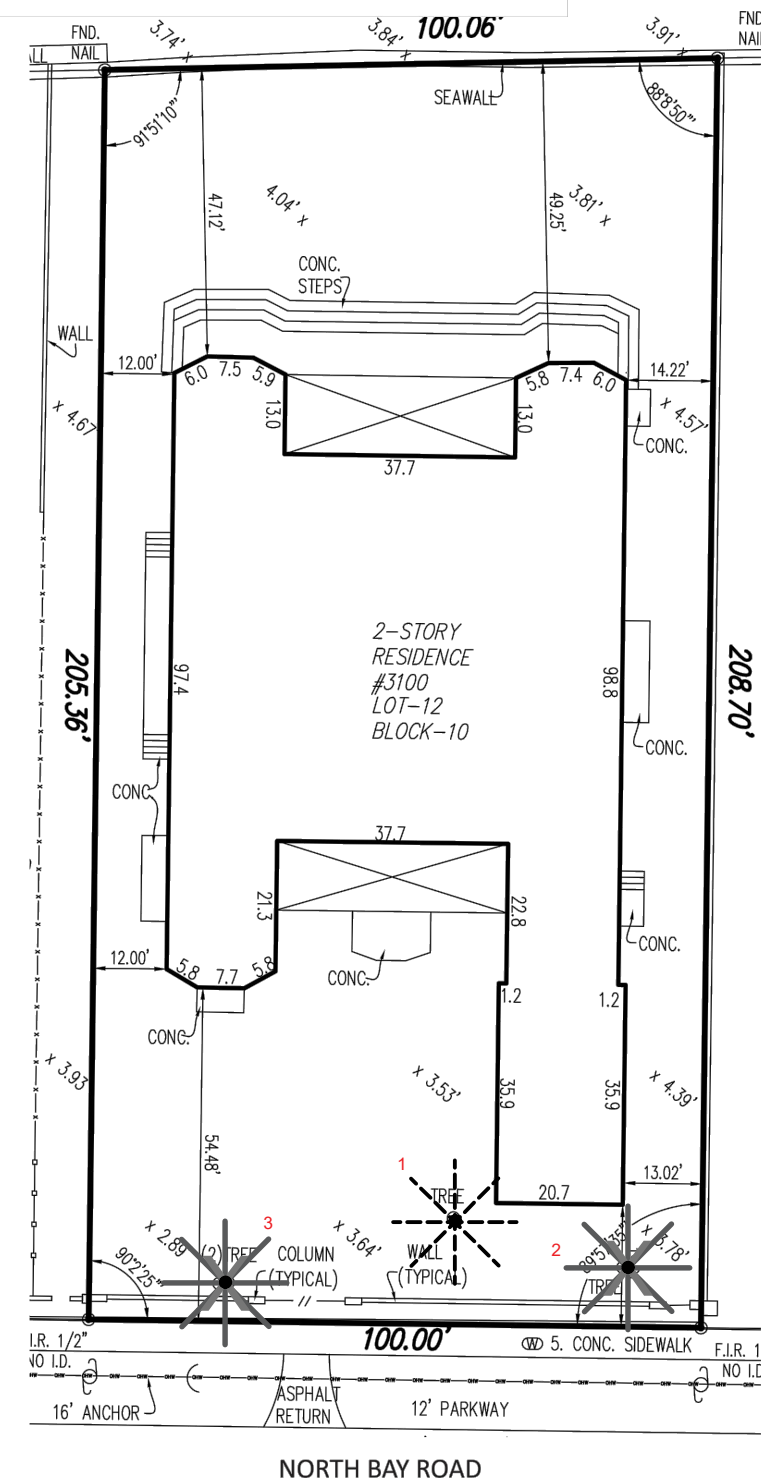

EXISTING TREE LIST

NUMBER	COMMON NAME	SCIENTIFIC NAME	DBH (IN)	HT (FT)	SP (FT)	CONDITION	NATIVE?	NOTES
1	ROYAL PALM	ROYSTONEA REGIA	12	35	18	GOOD	YES	RELOCATE
2	SOLITAIRE PALM	PTYCHOSPERMA ELEGANS	4	20	10	GOOD	NO	REMOVE
3	SOLITAIRE PALM, DOUBLE	PTYCHOSPERMA ELEGANS	3, 3	30	12	FAIR	NO	REMOVE

DISPOSITION PLAN
Scale: 1/32"=1'-0"