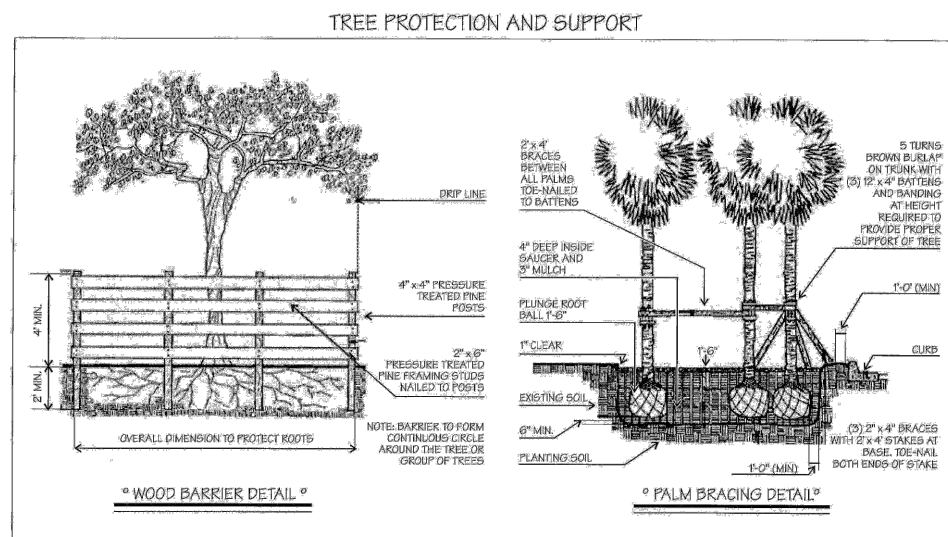

EXISTING TREE LIST

NUMBER	COMMON NAME	SCIENTIFIC NAME	DBH (IN)	HT (FT)	SP (FT)	CONDITION	NATIVE?	NOTES
1	ROYAL PALM	ROYSTONEA REGIA	12	35	18	GOOD	YES	RELOCATE
2	SOLITAIRE PALM	PTYCHOSPERMA ELEGANS	4	20	10	GOOD	NO	REMOVE
3	SOLITAIRE PALM, DOUBLE	PTYCHOSPERMA ELEGANS	3, 3	30	12	FAIR	NO	REMOVE

DISPOSITION PLAN
Scale: 1/32"=1'-0"