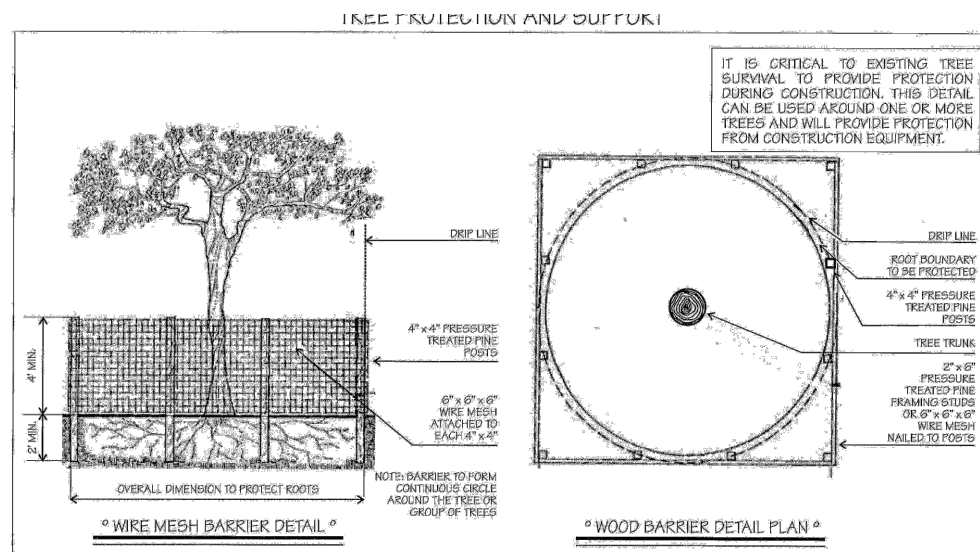

EXISTING TREE LIST

NUMBER	COMMON NAME	SCIENTIFIC NAME	DBH (IN)	HT (FT)	SP (FT)	CONDITION	NATIVE?	NOTES
1	ROYAL PALM	ROYSTONEA REGIA	12	35	18	GOOD	YES	RELOCATE
2	SOLITAIRE PALM	PTYCHOSPERMA ELEGANS	4	20	10	GOOD	NO	REMOVE
3	SOLITAIRE PALM, DOUBLE	PTYCHOSPERMA ELEGANS	3, 3	30	12	FAIR	NO	REMOVE

DISPOSITION PLAN
Scale: 1/32"=1'-0"